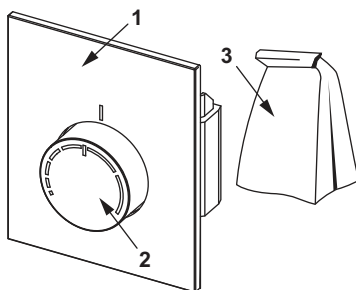

Consisting of:

High-quality design cover plate made of real glass, attractive design thermostat head made of anodised aluminium, plastic installation frame as well as mounting plate for depth adjustment.

Cover plate dimensions (W x H x D): 104 x 124 x 7 mm

Sales data:

Product name: TECEfloor design RTL box fine installation set black
 Commodity group: 770
 Product group: 1007700060

Spare parts:

- 1 77990067 Glass plate RTL box, black
- 2 77990066 Control button RTL box, aluminium
- 3 77990065 Accessory pack RTL box fine installation set