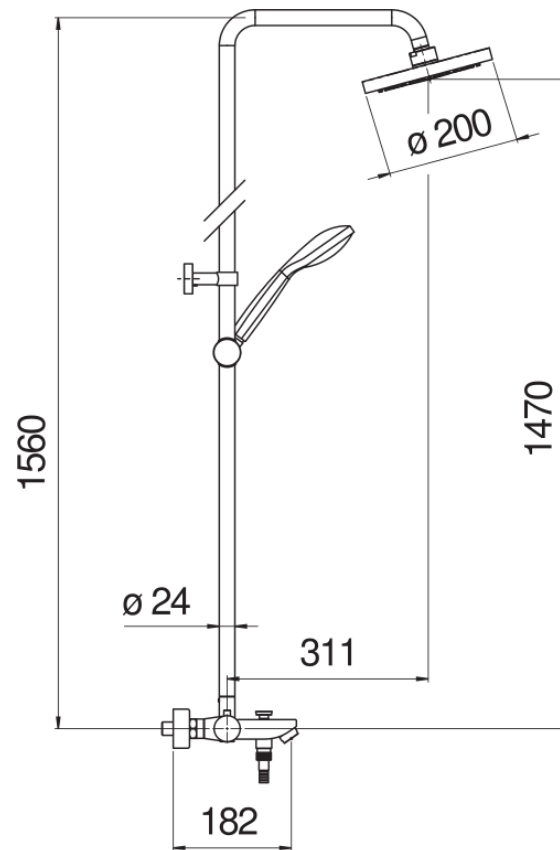

SPECIFICATIONS

External thermostatic mixer for bathtub
Chrome
38° C safety cut-out
Non-return valves
Anti limescale aerator M 28 x 1
Swivel shower head ø 200 mm
Sliding swivel hand shower support
Single jet hand shower and 150 cm hose
Compatible with shelf AV00141/5

Cartridge spare filters included in the package
Packaging: 117 x 42 x 8,5 cm / 0,04177 m³ / 6,8 kg

CERTIFICATIONS

FLOW RATE DIAGRAM: HOT/COLD WATER

FLOW RATE DIAGRAM: MIXED WATER