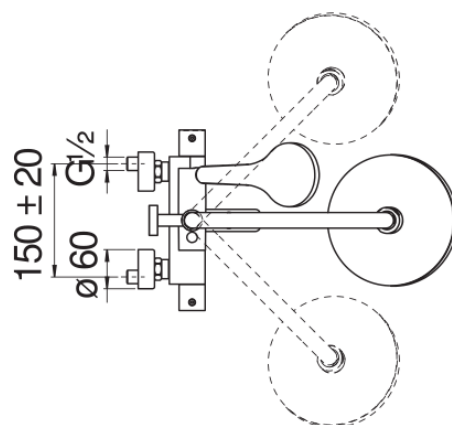

SPECIFICATIONS

External thermostatic mixer for bathtub
Chrome
38° C safety cut-out
Non-return valves
Anti limescale aerator M 28 x 1
Swivel shower head ø 200 mm
Sliding swivel hand shower support
Single jet hand shower and 150 cm hose
Compatible with shelf AV00141/5

Cartridge spare filters included in the package
Packaging: 117 x 42 x 8,5 cm / 0,04177 m³ / 6,8 kg

CERTIFICATIONS

FLOW RATE DIAGRAM: HOT/COLD WATER

FLOW RATE DIAGRAM: MIXED WATER