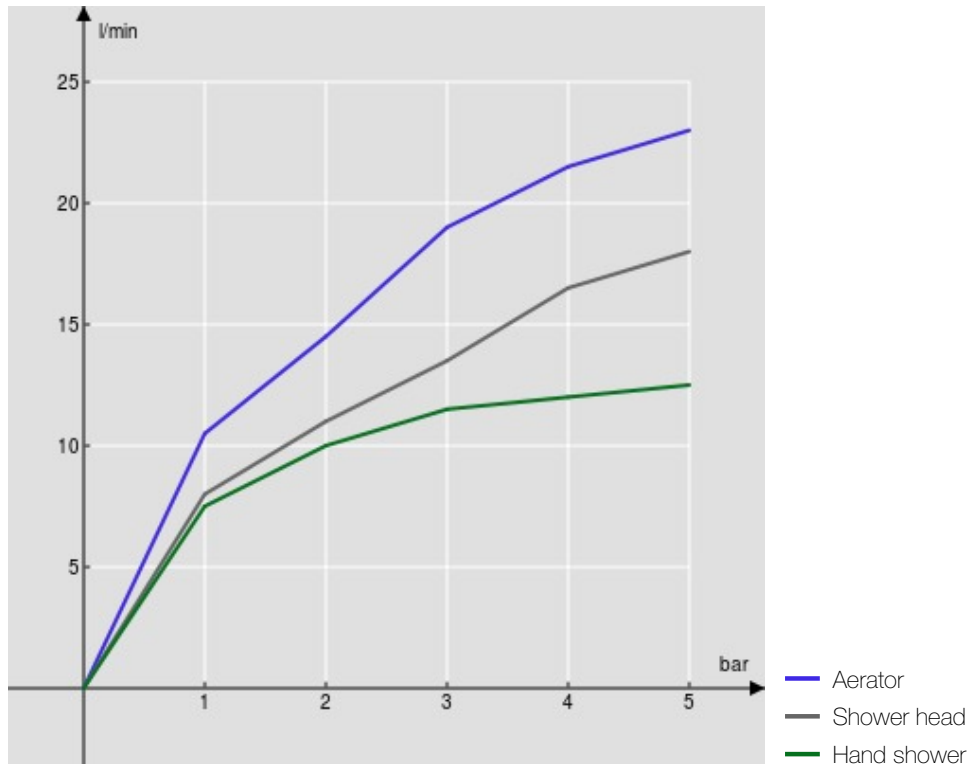

SPECIFICATIONS

External thermostatic mixer for bathtub
Chrome
38° C safety cut-out
Non-return valves
Anti limescale aerator M 28 x 1
Swivel shower head ø 200 mm
Sliding swivel hand shower support
Single jet hand shower and 150 cm hose
Compatible with shelf AV00141/5

Cartridge spare filters included in the package
Packaging: 117 x 42 x 8,5 cm / 0,04177 m³ / 6,8 kg

CERTIFICATIONS

FLOW RATE DIAGRAM: HOT/COLD WATER

FLOW RATE DIAGRAM: MIXED WATER