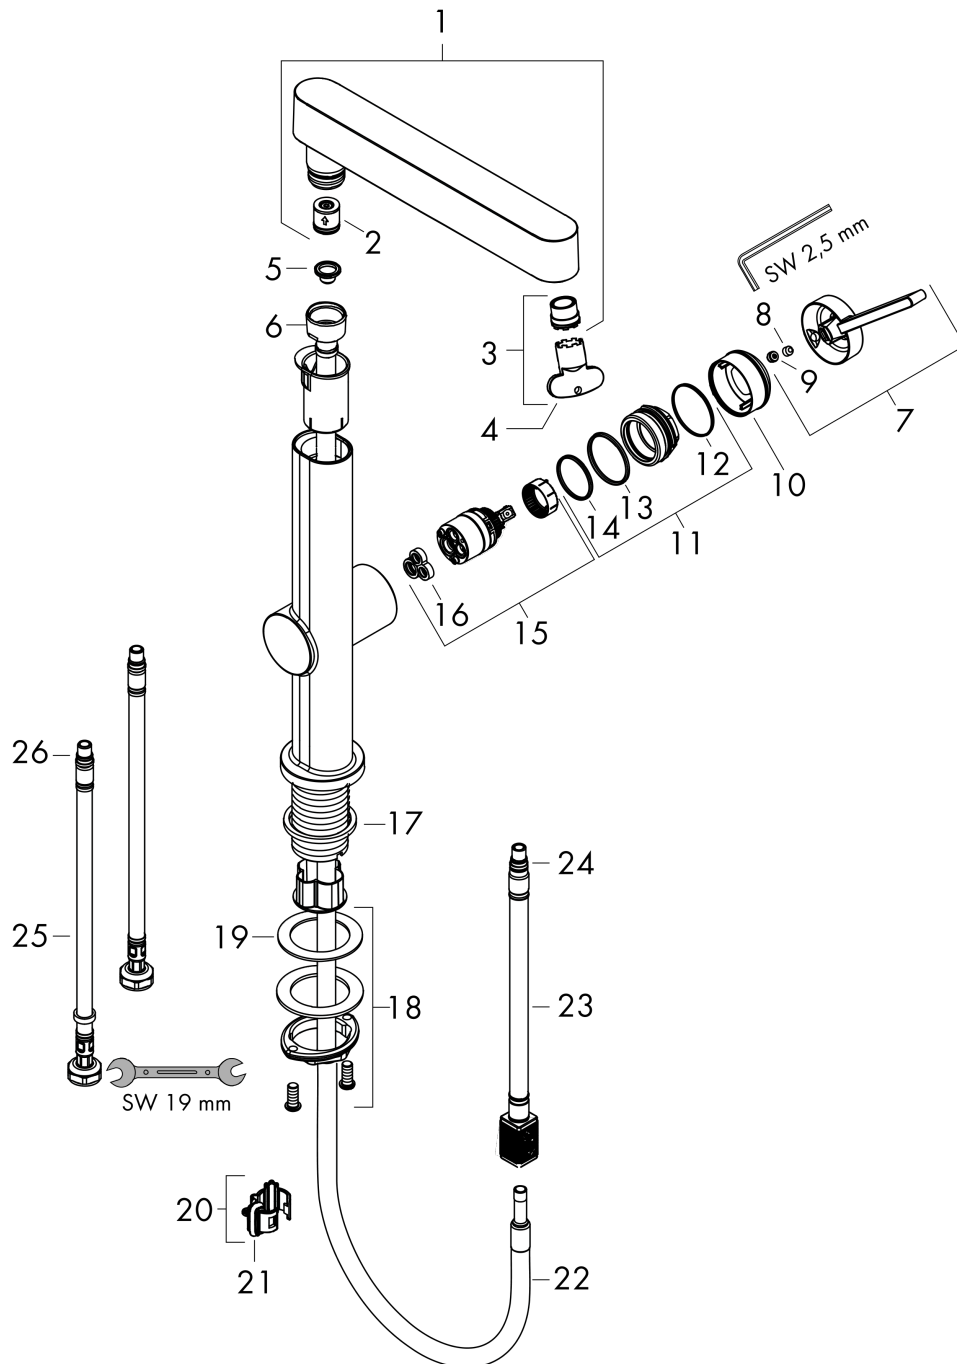

##### product features

- consists of: single lever basin mixer, waste set
- ComfortZone: 230
- projection: 191 mm
- spout height: 229 mm
- handle variant: lever handle
- spray type: laminar spray, PowderRain
- spray returns through pressing spray diverter and spray returns automatically through handle closing
- extension length: 50 cm
- spray disc surface: graphite
- maximum flow rate at 3 bar: 5 l/min
- ceramic cartridge
- temperature limitation adjustable
- push-open waste set G 1¼
- material waste set: metal
- connection type: G ¾ hose connections
- connection dimension: DN15
- non-return valve
- EU taxonomy: max. 6 l/min - Substantial Contribution (SC) possible

#### Scale drawing

**Finoris**

**Single lever basin mixer 230 with pull-out spray, 2jet and push-open waste set**

Finish: **Chrome** Article Number: **76063000**

**Flowchart**

**Finoris**

**Single lever basin mixer 230 with pull-out spray, 2jet and push-open waste set**

Finish: **Chrome** Article Number: **76063000**

**Exploded Drawing**

Year of production: >06/21

### Spare part list

Year of production: >06/21

Pos.	Description	Article Number	PC	PU
1	handspray	94294000	17	1
2	flow limiter / non return valve	95376000	7	1
3	aerator laminar	94295000	6	1
4	special tool	98987000	3	1
5	filter	92672000	2	1
6	nut	92755000	6	1
7	handle	94292000	10	1
8	hollow set screw M5x5	98446000	1	1
9	screw cover	93735460	3	1
10	flange	93737000	9	1
11	nut	92926000	5	1
12	O-ring 30x1,5	98433000	1	1
13	O-ring 29x2	98391000	1	1
14	O-ring 25x1,5	98146000	1	1
15	cartridge, assy	93760000	13	1
16	seal	93383000	4	1
17	flat seal	98749000	2	1
18	fixing set (Ø 32)	13961000	7	1
19	lever collar	97548000	1	1
20	cramp	94296000	6	1
21	O-ring 10x3	98206000	1	1
22	hose 1,25 m	94293000	12	1
23	hose	93744000	10	1
24	O-ring 7x1,5	98422000	1	1
25	connection hose 450 mm M8x0,75 G3/8	97206000	8	1
26	O-ring 6,6x1,6	93019000	1	1
a	push-open waste set	50100000	99	1
b	fixation extension 35 mm	13898000	12	1