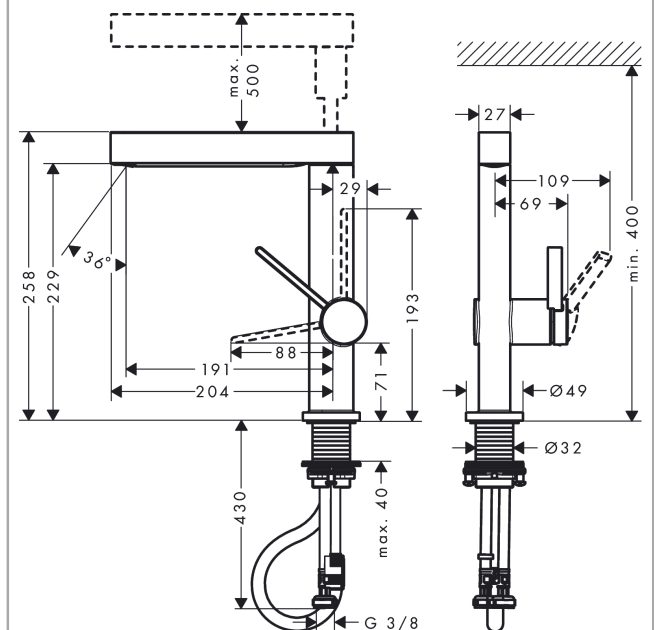

##### product features

- consists of: single lever basin mixer, waste set
- ComfortZone: 230
- projection: 191 mm
- spout height: 229 mm
- handle variant: lever handle
- spray type: laminar spray, PowderRain
- spray returns through pressing spray diverter and spray returns automatically through handle closing
- extension length: 50 cm
- spray disc surface: graphite
- maximum flow rate at 3 bar: 5 l/min
- ceramic cartridge
- temperature limitation adjustable
- push-open waste set G 1¼
- material waste set: metal
- connection type: G ¾ hose connections
- connection dimension: DN15
- non-return valve
- EU taxonomy: max. 6 l/min - Substantial Contribution (SC) possible

#### Product image

#### Scale drawing

**Finoris**

**Single lever basin mixer 230 with pull-out spray, 2jet and push-open waste set**

Finish: **Chrome** Article Number: **76063000**

**Flowchart**

**Finoris**

**Single lever basin mixer 230 with pull-out spray, 2jet and push-open waste set**

Finish: **Chrome** Article Number: **76063000**

**Exploded Drawing**

Year of production: >06/21