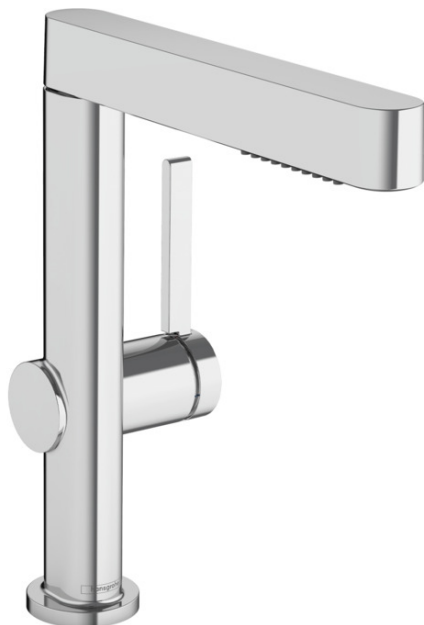

Finoris

Single lever basin mixer 230 with pull-out spray, 2jet and push-open waste set

Finish: **Chrome** Article Number: **76063000**

Description

product features

- consists of: single lever basin mixer, waste set
- ComfortZone: 230
- projection: 191 mm
- spout height: 229 mm
- handle variant: lever handle
- spray type: laminar spray, PowderRain
- spray returns through pressing spray diverter and spray returns automatically through handle closing
- extension length: 50 cm
- spray disc surface: graphite
- maximum flow rate at 3 bar: 5 l/min
- ceramic cartridge
- temperature limitation adjustable
- push-open waste set G 1¼
- material waste set: metal
- connection type: G ¾ hose connections
- connection dimension: DN15
- non-return valve
- EU taxonomy: max. 6 l/min - Substantial Contribution (SC) possible

Technology

Design awards

reddot winner 2021

Product image