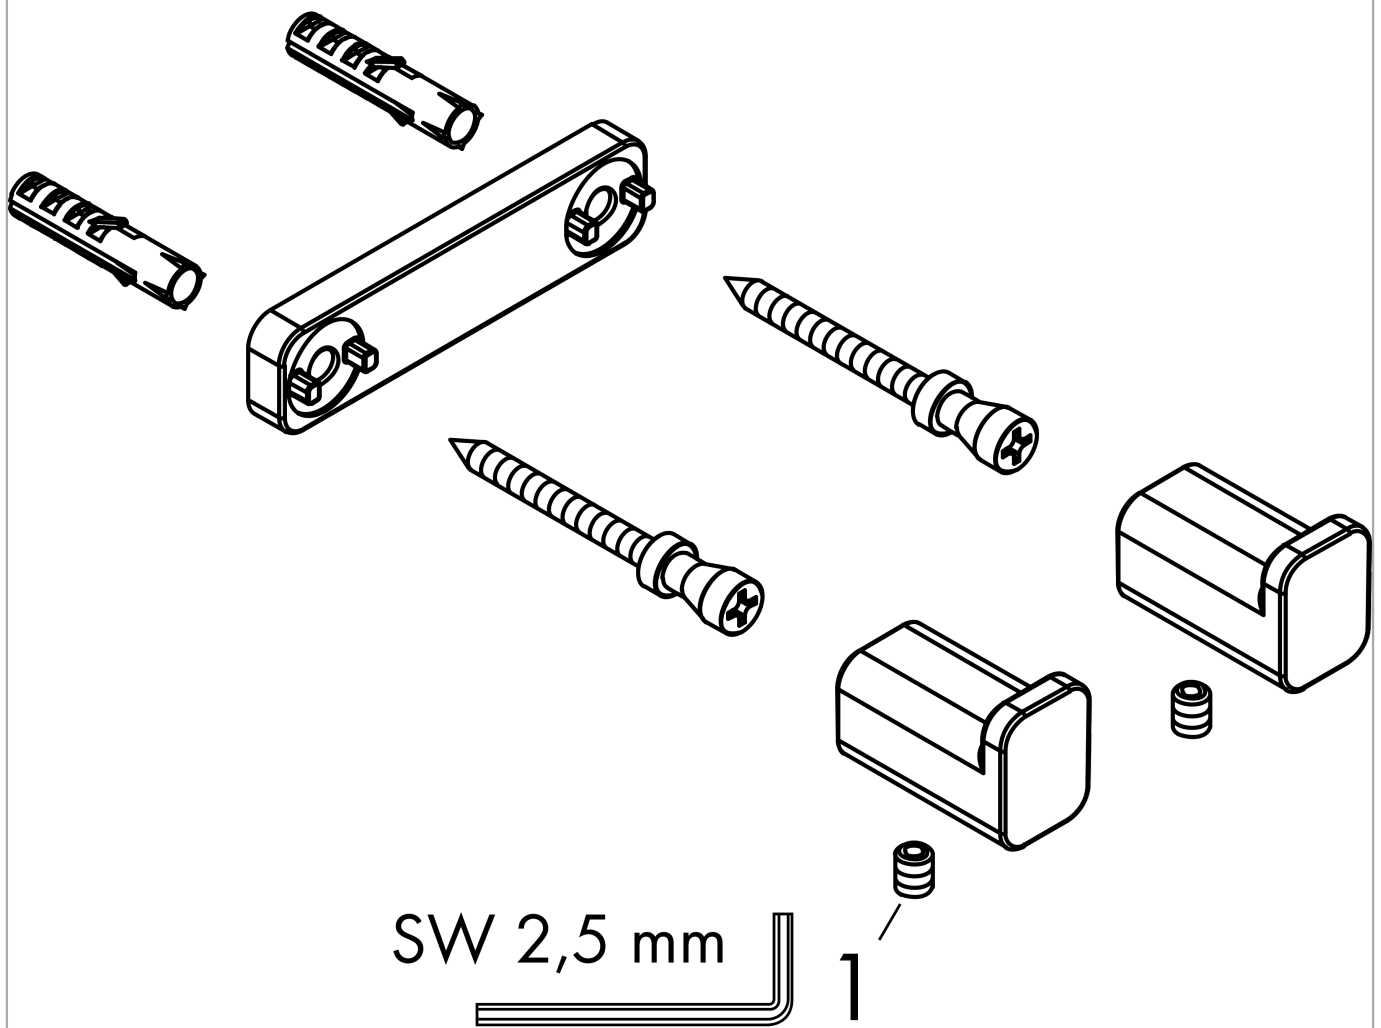

AddStoris
Towel hook double
 Finish: **Brushed Black Chrome** Article Number: **41755340**

Description

product features

- wall-mounted
- material: metal
- with mounting material
- concealed fastening
- drilling distance: 50 mm
- diameter drill hole: 6 mm

Design awards

reddot winner 2021

Product image

Scale drawing

AddStoris
Towel hook double
 Finish: **Brushed Black Chrome** Article Number: **41755340**

Exploded Drawing

Year of production: >04/21

AddStoris

Towel hook double

Finish: **Brushed Black Chrome** Article Number: **41755340**

Spare part list

Year of production: >04/21

Pos.	Description	Article Number	PC	PU
1	hollow set screw M5x6	94810000	2	1