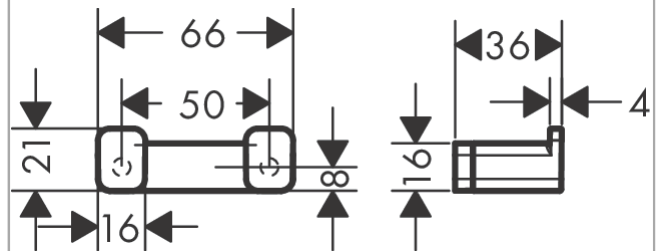

AddStoris
Towel hook double
 Finish: **Brushed Black Chrome** Article Number: **41755340**

Description

product features

- wall-mounted
- material: metal
- with mounting material
- concealed fastening
- drilling distance: 50 mm
- diameter drill hole: 6 mm

Design awards

reddot winner 2021

Product image

Scale drawing

AddStoris
Towel hook double
 Finish: **Brushed Black Chrome** Article Number: **41755340**

Exploded Drawing

Year of production: >04/21

AddStoris

Towel hook double

Finish: **Brushed Black Chrome** Article Number: **41755340**

Spare part list

Year of production: >04/21

Pos.	Description	Article Number	PC	PU
1	hollow set screw M5x6	94810000	2	1