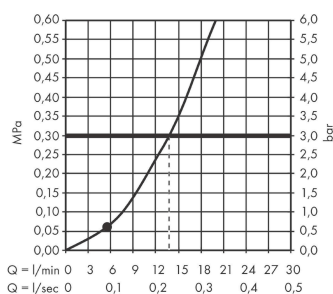

Rainfinity

Baton hand shower 100 1jet

Finish: **Chrome** Article Number: **26866000**

Description

product features

- shower head size: 100 x 38 mm
- spray type: PowderRain
- spray disc surface: easy cleanable aluminium spray disc, graphite
- maximum flow rate at 3 bar: 13,8 l/min
- minimum flow pressure: 1 bar
- with internal water conduction
- rinseable screen seal
- connection thread: G 1/2
- suitable for continuous flow water heaters

Technology

Design awards

reddot award 2019
best of the best

Product image

Scale drawing

Flowchart

The consumption was measured in combination with the appropriate fittings (thermostat/mixer/ in-wall valve) to reflect actual application in practice.