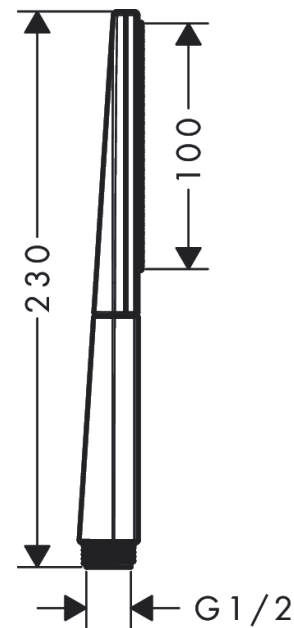

Rainfinity

Baton hand shower 100 1jet

Finish: **Chrome** Article Number: **26866000**

Description

product features

- shower head size: 100 x 38 mm
- spray type: PowderRain
- spray disc surface: easy cleanable aluminium spray disc, graphite
- maximum flow rate at 3 bar: 13,8 l/min
- minimum flow pressure: 1 bar
- with internal water conduction
- rinseable screen seal
- connection thread: G 1/2
- suitable for continuous flow water heaters

Technology

Design awards

reddot award 2019
best of the best

Product image

Scale drawing

Flowchart

The consumption was measured in combination with the appropriate fittings (thermostat/mixer/ in-wall valve) to reflect actual application in practice.

Rainfinity
Baton hand shower 100 1jet
Finish: **Chrome** Article Number: **26866000**

Exploded Drawing

Year of production: >10/19

Rainfinity

Baton hand shower 100 1jet

Finish: **Chrome** Article Number: **26866000**

Spare part list

Year of production: >10/19

Pos.	Description	Article Number	PC	PU
1	filter	92672000	2	1
2	seal	98058000	1	1