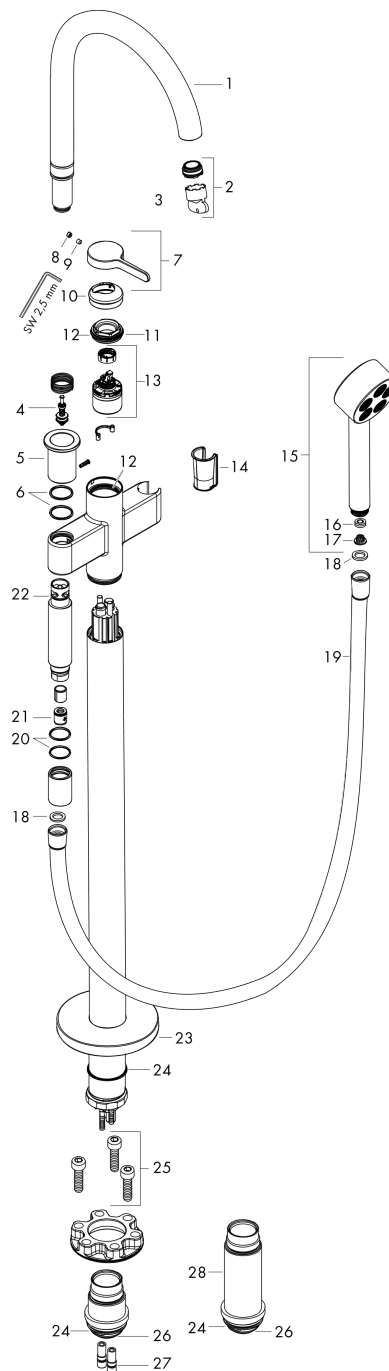

AXOR One
Single lever bath mixer floor-standing
Finish: **Matt Black** Article Number: **48440670**

product features

- consists of: single lever bath mixer floor standing, hand shower, shower hose, shower holder, shower holder, shower hose
- 2 functions
- projection: 220 mm
- spray type mixer: normal spray
- spray type hand shower: PowderRain
- maximum flow rate at 3 bar: 21,5 l/min
- flow rate for bath spout at 3 bar: 21,5 l/min
- flow rate of hand shower at 3 bar: 8 l/min
- ceramic cartridge
- temperature limitation adjustable
- diverter with automatic resetting
- non-return valve
- connection dimension: DN15
- connection type: basic set
- deck mounted installation
- min. operating pressure: 1 bar
- max. operating pressure: 10 bar

Exploded Drawing

Year of production: >04/21

AXOR One
Single lever bath mixer floor-standing
 Finish: **Matt Black** Article Number: **48440670**

Spare part list

Year of production: >04/21

Pos.		Article Number	PC	PU
1	spout cpl.	94017670	66	1
2	aerator M24x1 (30 l/min)	98998000	8	1
3	service tool	95661000	2	1
4	selector	96297000	8	1
5	diverter knob	94043670	16	1
6	O-ring 23x2	98398000	1	1
7	handle	94026670	61	1
8	hollow set screw M5x5	98446000	1	1
9	screw cover	94440610	1	1
10	escutcheon	94027670	57	1
11	nut	93995000	7	1
12	O-ring 35x1,5	92114000	2	1
13	cartridge, assy	93895000	12	1
14	guide	92858000	2	1
15	handshower	48651670	99	1
16	flow limiter (9 l/min)	95659000	3	1
17	filter	92672000	2	1
18	seal	98058000	1	1
19	shower hose Isiflex'B 1,25 m	28272670	99	1
20	set of non return valves DW 15	94074000	5	1
21	O-Ring 22x2	98185000	1	1
22	O-ring 18x2,2	98401000	1	1
23	escutcheon	94038670	63	1
24	O-ring 44x2,5	98162000	2	1
25	hexagon socket screw M10x35	97670000	5	1
26	O-ring 29x3	98371000	2	1
27	O-ring 7x2	98419000	1	1
28	extension set 60 mm	93882000	18	1
a	concealed item	10452180	99	1