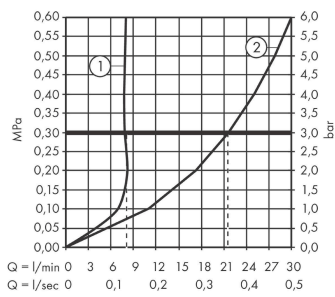

Flowchart

- ① Hand shower
- ② Bath spout