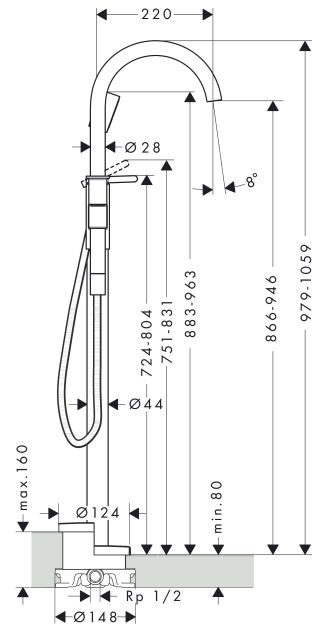

Scale drawing