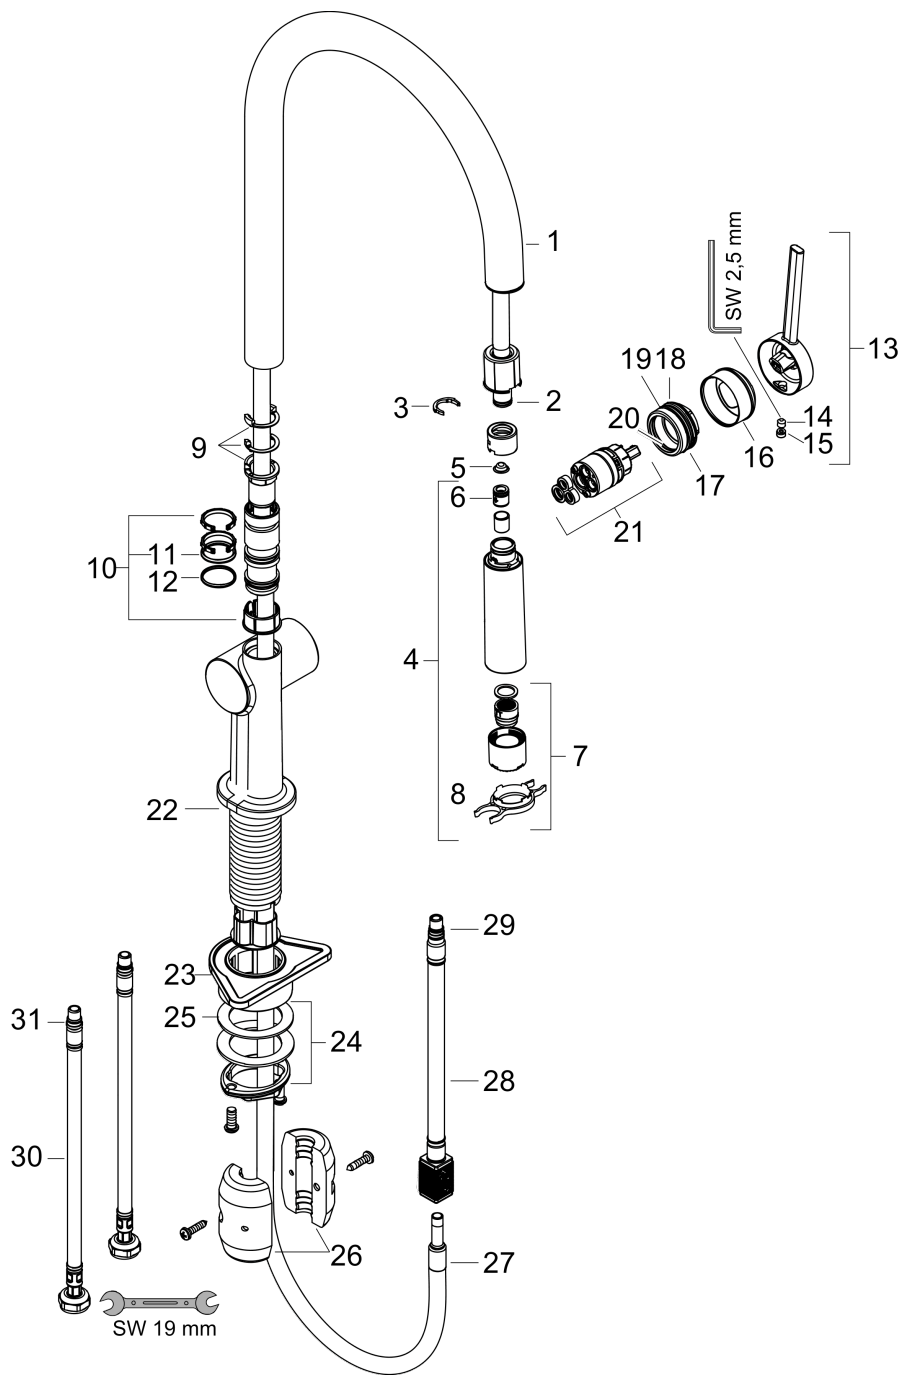

Flowchart

Talis M54

Single lever kitchen mixer 210, pull-out spray, 2jet

Finish: Matt Black Article Number: 72800670

Exploded Drawing

Year of production: >04/20

Talis M54

Single lever kitchen mixer 210, pull-out spray, 2jet

Finish: **Matt Black** Article Number: **72800670**

Spare part list

Year of production: >04/20

Pos.	Description	Article Number	PC	PU
1	spout cpl.	93739670	62	1
2	O-ring 8x2	98112000	1	1
3	cramp	87684000	1	1
4	handspray	93741670	62	1
5	filter	98516000	2	1
6	non return valve DW 10	96456000	3	1
7	spray former	93342000	10	1
8	service tool	95910000	3	1
9	set of locating rings (60° / 110° / 150°)	94911000	5	1
10	set of lever collars	98365000	3	1
11	O-ring 19x2	98426000	1	1
12	O-ring 20x1,5	98197000	1	1
13	handle	93736670	59	1
14	hollow set screw M5x5	98446000	1	1
15	screw cover	93735610	3	1
16	flange	93737670	59	1
17	nut	93738000	10	1
18	O-ring 30x1,5	98433000	1	1
19	O-ring 29x2	98391000	1	1
20	O-ring 25x1,5	98146000	1	1
21	cartridge, assy	93740000	13	1
22	O-ring 36x3	98052000	1	1
23	support	97523000	2	1
24	fixing set (Ø 34)	95049000	5	1
25	lever collar	97548000	1	1
26	weight	92500000	9	1
27	hose	93745000	12	1
28	hose	93744000	10	1
29	O-ring 7x1,5	98422000	1	1
30	connection hose 900 mm M8x0,75 G3/8	93746000	9	1
31	O-ring 6,6x1,6	93019000	1	1
a	set of adapters	93395000	7	1