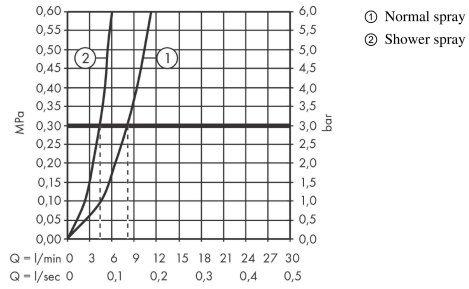

Talis M54

Single lever kitchen mixer 210, pull-out spray, 2jet

Finish: **Matt Black** Article Number: **72800670**

Flowchart