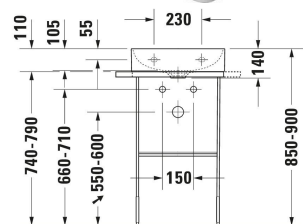

DuraSquare Hand basin # 0732450041 / 0732450070 / 0732450071 / 0732450079

| < 450 mm > |

Hand basin	Dimension	Weight	Order number
DuraCeram®, Rectangular, Tap hole platform: Yes, Overflow: No, Incl. ceramic drain cover, Incl. slotted waste, Underside glazed, Back side glazed: No, 450 mm			
Colors			
00 White Alpin			
Variant			
● White High Gloss, Number of washing areas: 1 Middle, Number of faucet holes per wash area: 1 Middle		9.100 kg	0732450041
⊗ White High Gloss, Number of washing areas: 1 Middle		9.100 kg	0732450070
● White High Gloss, Number of washing areas: 1 Middle, Number of faucet holes per wash area: 1 Middle, grounded		9.100 kg	0732450071
⊗ White High Gloss, Number of washing areas: 1 Middle, grounded		9.100 kg	0732450079
Sanitary ceramics with the special WonderGliss surface finish will remain clean and attractive-looking for a long time to come. When ordering WonderGliss please add a "1" as eleventh digit to the model number.			
Accessory for ceramics for White High Gloss, Number of washing areas: 1 Middle, Number of faucet holes per wash area: 1 Middle			
Towel rail	399 x 64 mm	0.4 kg	003122
Suitable products			
Console vanity unit wall-mounted Number of pull-out compartments: 1, Incl. console: Yes, Tap hole drillings possible, Handle Silver, Soft self-closing automatic with damping, 800 x 550 mm	800 x 550 mm		KT6694

175 x 42 mm

B21020002

*All drawings contain the necessary measurements which are subject to standard tolerances. They are stated in mm and are non-binding.
Exact measurements, in particular for customised installation scenarios, can only be taken from the finished piece.*