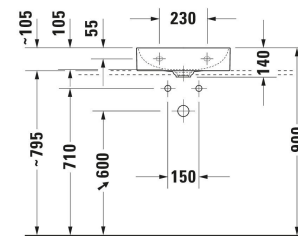

DuraSquare Hand basin # 0732450041 / 0732450070 / 0732450071 / 0732450079

| < 450 mm > |

Hand basin	Dimension	Weight	Order number
DuraCeram®, Rectangular, Tap hole platform: Yes, Overflow: No, Incl. ceramic drain cover, Incl. slotted waste, Underside glazed, Back side glazed: No, 450 mm			
Colors			
00 White Alpin			
Variant			
● White High Gloss, Number of washing areas: 1 Middle, Number of faucet holes per wash area: 1 Middle		9.100 kg	0732450041
⊗ White High Gloss, Number of washing areas: 1 Middle		9.100 kg	0732450070
● White High Gloss, Number of washing areas: 1 Middle, Number of faucet holes per wash area: 1 Middle, grounded		9.100 kg	0732450071
⊗ White High Gloss, Number of washing areas: 1 Middle, grounded		9.100 kg	0732450079
Sanitary ceramics with the special WonderGliss surface finish will remain clean and attractive-looking for a long time to come. When ordering WonderGliss please add a "1" as eleventh digit to the model number.			
Accessory for ceramics for White High Gloss, Number of washing areas: 1 Middle, Number of faucet holes per wash area: 1 Middle			
Towel rail	399 x 64 mm	0.4 kg	003122
Suitable products			
Console vanity unit wall-mounted Number of pull-out compartments: 1, Incl. console: Yes, Tap hole drillings possible, Handle Silver, Soft self-closing automatic with damping, 800 x 550 mm	800 x 550 mm		KT6694

**DuraSquare Hand basin # 0732450041 / 0732450070 /
0732450071 / 0732450079**

|< 450 mm >|

Single lever basin mixer M Chrome, Ceramic cartridge, Height:
165 mm, Spout reach: 138,5 mm, Connection type for water
supply connection: Flexible connecting hoses, Dimension of
connection hose: 3/8", Spray mode: Normal spray, Aerator
adjustable, Temperature limit adjustable, recommended
operating pressure: 1 - 5 bar, Noise class: I, 175 x 42 mm