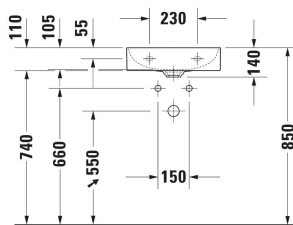

DuraSquare Hand basin # 0732450041 / 0732450070 / 0732450071 / 0732450079

| < 450 mm > |

Hand basin	Dimension	Weight	Order number
DuraCeram®, Rectangular, Tap hole platform: Yes, Overflow: No, Incl. ceramic drain cover, Incl. slotted waste, Underside glazed, Back side glazed: No, 450 mm			
Colors			
00 White Alpin			
Variant			
● White High Gloss, Number of washing areas: 1 Middle, Number of faucet holes per wash area: 1 Middle		9.100 kg	0732450041
⊗ White High Gloss, Number of washing areas: 1 Middle		9.100 kg	0732450070
● White High Gloss, Number of washing areas: 1 Middle, Number of faucet holes per wash area: 1 Middle, grounded		9.100 kg	0732450071
⊗ White High Gloss, Number of washing areas: 1 Middle, grounded		9.100 kg	0732450079
Sanitary ceramics with the special WonderGliss surface finish will remain clean and attractive-looking for a long time to come. When ordering WonderGliss please add a "1" as eleventh digit to the model number.			
Accessory for ceramics for White High Gloss, Number of washing areas: 1 Middle, Number of faucet holes per wash area: 1 Middle			
Towel rail	399 x 64 mm	0.4 kg	003122
Suitable products			
Console vanity unit wall-mounted Number of pull-out compartments: 1, Incl. console: Yes, Tap hole drillings possible, Handle Silver, Soft self-closing automatic with damping, 800 x 550 mm	800 x 550 mm		KT6694

175 x 42 mm

B21020002

*All drawings contain the necessary measurements which are subject to standard tolerances. They are stated in mm and are non-binding.
Exact measurements, in particular for customised installation scenarios, can only be taken from the finished piece.*