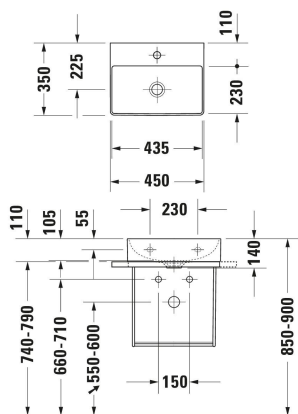

DuraSquare Hand basin # 0732450041 / 0732450070 / 0732450071 / 0732450079

| < 450 mm > |

Hand basin	Dimension	Weight	Order number
DuraCeram®, Rectangular, Tap hole platform: Yes, Overflow: No, Incl. ceramic drain cover, Incl. slotted waste, Underside glazed, Back side glazed: No, 450 mm			
Colors			
00 White Alpin			
Variant			
● White High Gloss, Number of washing areas: 1 Middle, Number of faucet holes per wash area: 1 Middle		9.100 kg	0732450041
⊗ White High Gloss, Number of washing areas: 1 Middle		9.100 kg	0732450070
● White High Gloss, Number of washing areas: 1 Middle, Number of faucet holes per wash area: 1 Middle, grounded		9.100 kg	0732450071
⊗ White High Gloss, Number of washing areas: 1 Middle, grounded		9.100 kg	0732450079
Sanitary ceramics with the special WonderGliss surface finish will remain clean and attractive-looking for a long time to come. When ordering WonderGliss please add a "1" as eleventh digit to the model number.			
Accessory for ceramics for White High Gloss, Number of washing areas: 1 Middle, Number of faucet holes per wash area: 1 Middle			
Towel rail	399 x 64 mm	0.4 kg	003122
Suitable products			
Console vanity unit wall-mounted Number of pull-out compartments: 1, Incl. console: Yes, Tap hole drillings possible, Handle Silver, Soft self-closing automatic with damping, 800 x 550 mm	800 x 550 mm		KT6694

175 x 42 mm

B21020002

*All drawings contain the necessary measurements which are subject to standard tolerances. They are stated in mm and are non-binding.
Exact measurements, in particular for customised installation scenarios, can only be taken from the finished piece.*