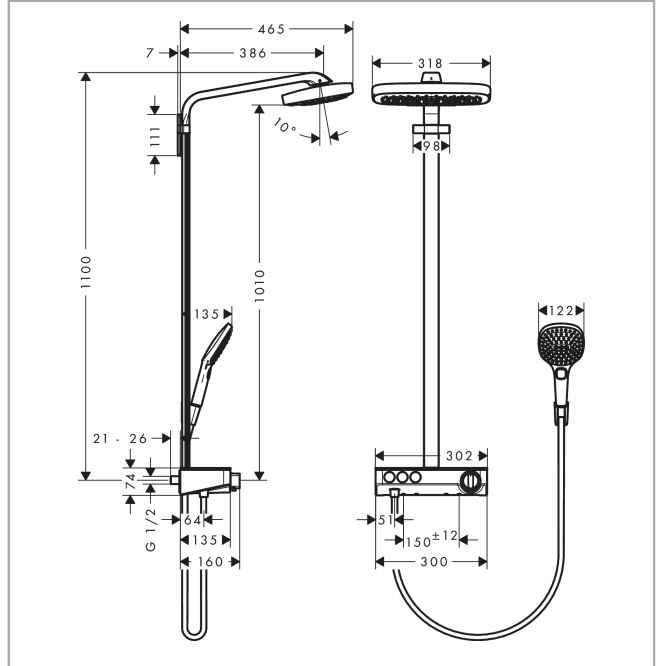

Scale drawing