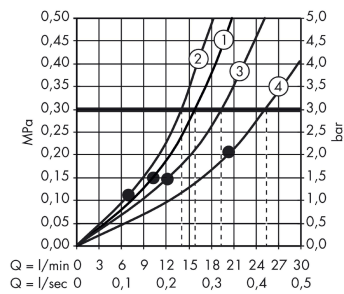

Raindance Select E
Showerpipe 300 3jet with ShowerTablet Select 300
 Finish: **Chrome** Article Number: **27127000**

Description

product features

- consists of: overhead shower, hand shower, shower thermostat, shower hose, shower holder, shower bar
- overhead shower Raindance Select E 300 3jet
- shower head size overhead shower: 300 x 190 mm
- spray type overhead shower: RainAir, Rain, RainStream
- convenient spray selection via Select button
- spray disc surface: chrome
- shelf made of safety glass
- surface shelf: mirror glass
- flow rate RainAir spray (at 3 bar): 16 l/min
- flow rate Rain spray (at 3 bar): 16 l/min
- flow rate RainStream spray (at 3 bar): 19 l/min
- spray type hand shower: RainAir, Rain, Whirl
- maximum flow rate for Showerpipe at 3 bar: 19 l/min
- minimum flow pressure: 2 bar
- max. operating pressure: 10 bar
- overhead shower tilted forward at a 10° angle
- bar width: 40 mm
- shower arm length overhead shower: 380 mm
- CoolContact thermostat: Prevents the housing from heating up, making showering even safer
- thermostat ShowerTablet Select 300
- safety stop at 40°C
- adjustable hot water limitation
- convenient diversion via Select button
- suitable for continuous flow water heaters
- mounting type: exposed installation
- connection dimension DN15
- connection thread G ½
- centre distance 150 ± 12 mm
- intrinsically safe against backflow
- in case of installation on existing G ¾ connections, adaptor no.02026000 must be used
- 2 functions

Technology

Certificates / Sustainability

Raindance Select E
Showerpipe 300 3jet with ShowerTablet Select 300
 Finish: **Chrome** Article Number: **27127000**

Product image

Scale drawing

Flowchart

- ① Overhead shower Rain / RainAir
- ② Hand shower
- ③ Overhead shower RainStream
- ④ Overhead shower Rain + RainStream / RainAir + RainStream