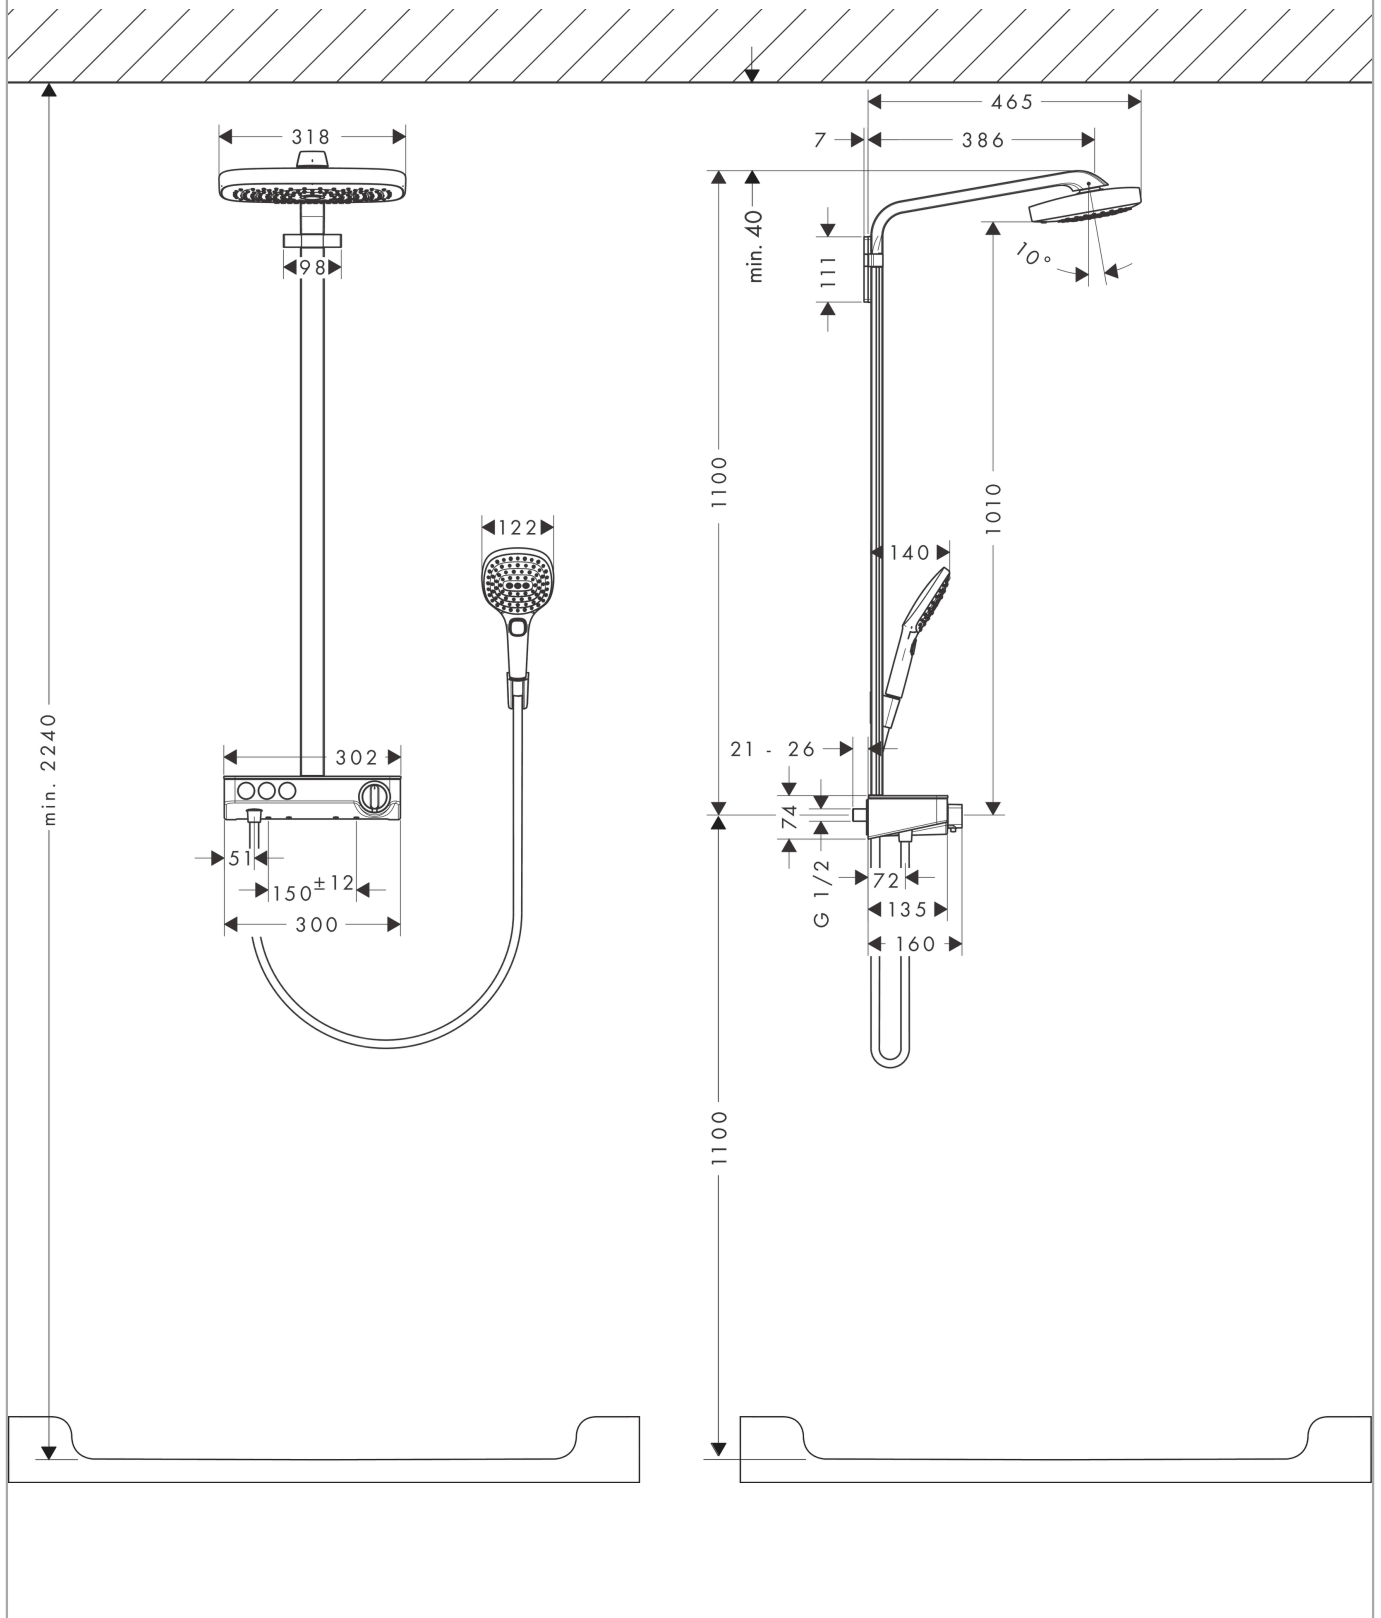

Raindance Select E
Showerpipe 300 3jet with ShowerTablet Select 300
Finish: **Chrome** Article Number: **27127000**

Installation examples