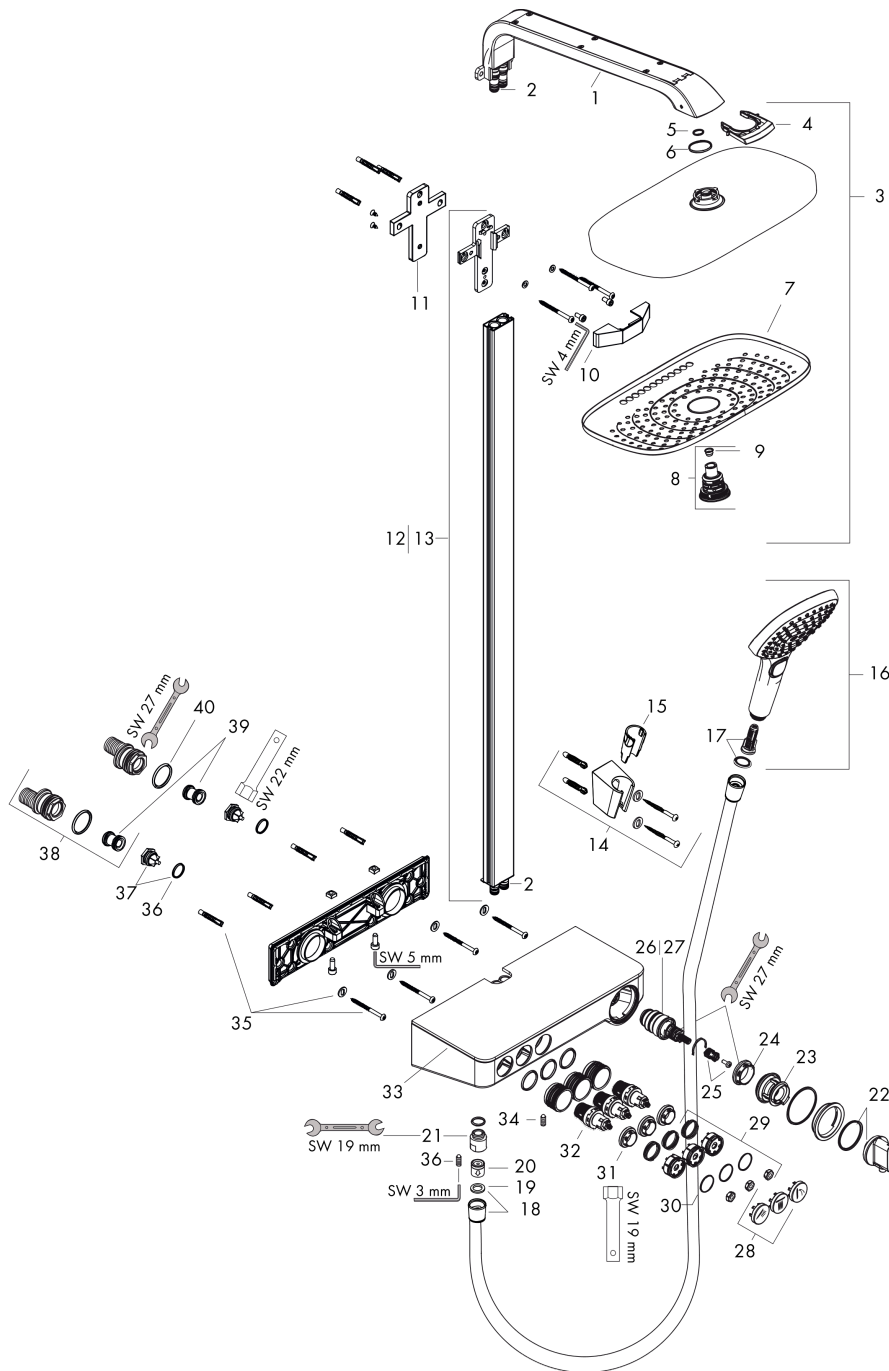

Exploded Drawing

Year of production: >06/19

Raindance Select E
Showerpipe 300 3jet with ShowerTablet Select 300
 Finish: **Chrome** Article Number: **27127000**

Spare part list

Year of production: >06/19

Pos.	Description	Article Number	PC	PU
1	shower arm	92140000	19	1
2	O-ring 9x1,5	98117000	1	1
3	head shower	92139000	21	1
4	cramp	98481000	3	1
5	O-ring 12x1,5	98430000	1	1
6	O-Ring 28x2	98194000	1	1
7	spray body	92148000	16	1
8	selector assy	98343000	12	1
9	filter	97735000	1	1
10	cover	92142000	8	1
11	tile-matching-disk 7 mm	92143000	10	1
12	pipe with cover (900 mm)	92141000	19	1
13	pipe with cover (1000 mm)	92467000	19	1
14	shower holder	28331000	98	1
15	guide	98918000	1	1
16	handshower	26520000	98	1
17	filter insert	97708000	2	1
18	shower hose Isiflex'B 1,60 m	28276000	98	1
19	seal	98058000	1	1
20	set of non return valves DW 15	94074000	5	1
21	O-ring 14x2	98129000	1	1
22	handle for thermostat	98369000	13	1
23	safety set	98370000	2	1
24	nut	98913000	6	1
25	handle fixing set	92136000	6	1
26	thermostat cartridge	98282000	14	1
27	cartridge for exchanged connections	92373000	18	1
28	set of symbols	98367000	10	1
29	spring with sleeve	92340000	4	1
30	O-ring 20x1	98140000	1	1
31	nut	98368000	4	1
32	shut off unit	95758000	14	1
33	escutcheon	92165000	19	1
34	hollow set screw M6x16 including o-ring 29x3	98372000	3	1
35	mounting set	96179000	4	1
36	O-ring 17x2	98199000	1	1
37	non return valve (pressure-resistant up to 2 MPa)	95773000	8	1
38	set of S-unions	95772000	13	1
39	noise reduction	96429000	2	1
40	O-ring 29x3	98371000	2	1
a	ball s-unions with escutcheon	98293000	22	1