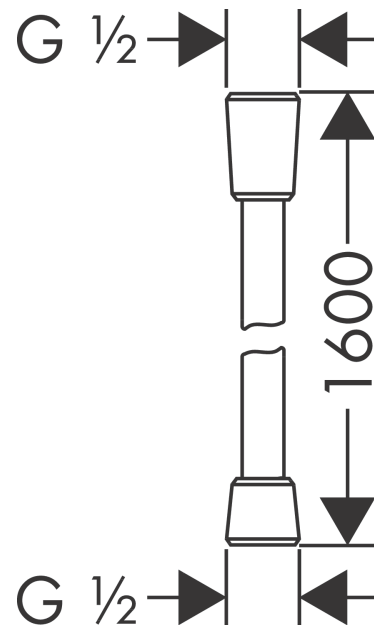

Isiflex

Shower hose 160 cm

Finish: **Brushed Bronze**

Article Number: **28276140**

Description

product features

- high-quality shower hose
- with plastic coating, easy to clean
- shower hose length: 1.60 m
- pivot connector prevents hose from tangling
- kink-protected
- nuts shower hose: conical nut on both ends
- connection thread: G 1/2

Design awards

reddot winner 2020

reddot winner 2021

Product image

Scale drawing

Isiflex

Shower hose 160 cm

Finish: **Brushed Bronze**

Article Number: **28276140**

Exploded Drawing

Year of production: >11/16

Isiflex

Shower hose 160 cm

Finish: **Brushed Bronze**

Article Number: **28276140**

Spare part list

Year of production: >11/16

Pos.	Description	Article Number	PC	PU
1	seal	98058000	1	1