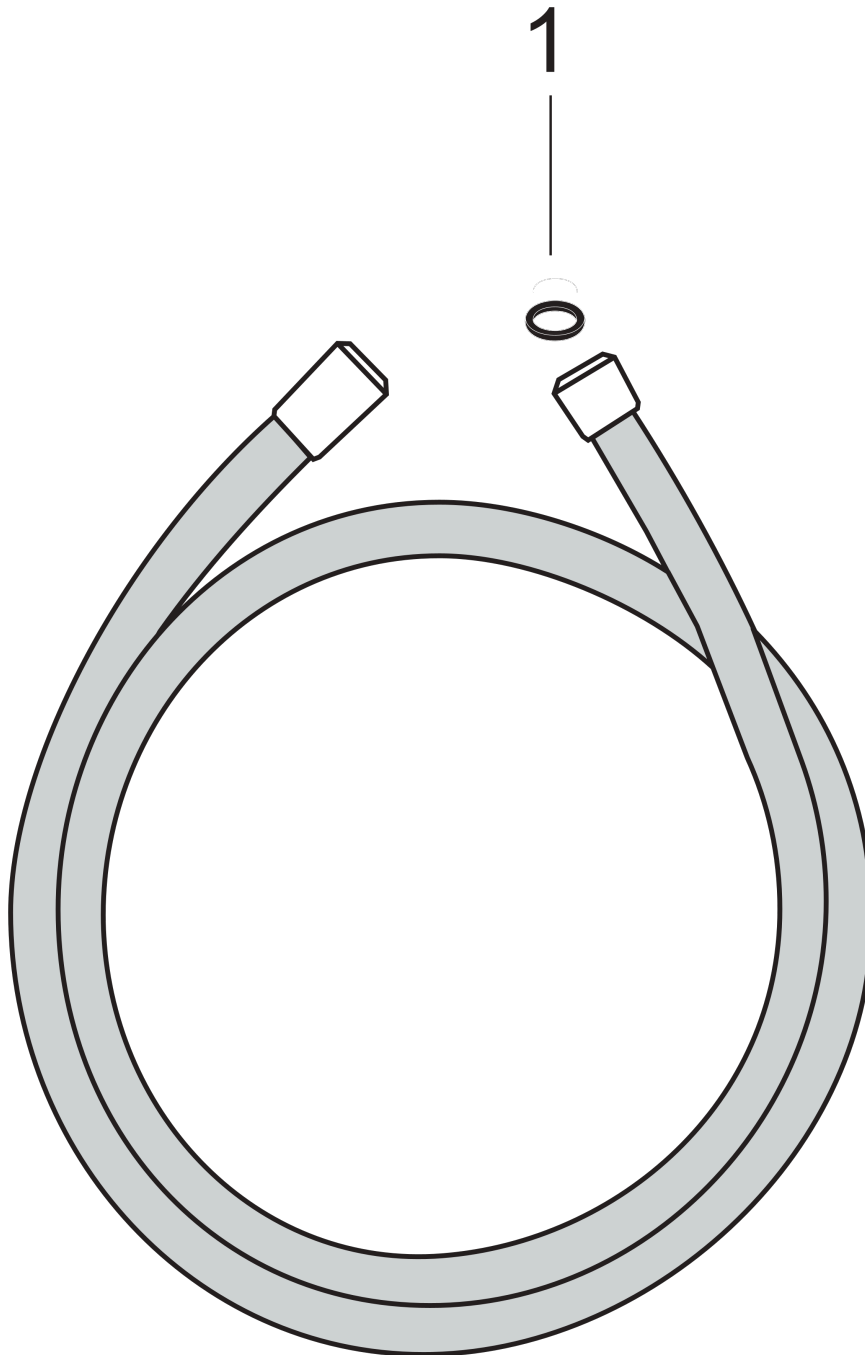

Isiflex

Shower hose 160 cm

Finish: **Brushed Bronze**

Article Number: **28276140**

Description

product features

- high-quality shower hose
- with plastic coating, easy to clean
- shower hose length: 1.60 m
- pivot connector prevents hose from tangling
- kink-protected
- nuts shower hose: conical nut on both ends
- connection thread: G 1/2

Design awards

reddot winner 2020

reddot winner 2021

Product image

Scale drawing

Isiflex

Shower hose 160 cm

Finish: **Brushed Bronze**

Article Number: **28276140**

Exploded Drawing

Year of production: >11/16

Isiflex

Shower hose 160 cm

Finish: **Brushed Bronze**

Article Number: **28276140**

Spare part list

Year of production: >11/16

Pos.	Description	Article Number	PC	PU
1	seal	98058000	1	1