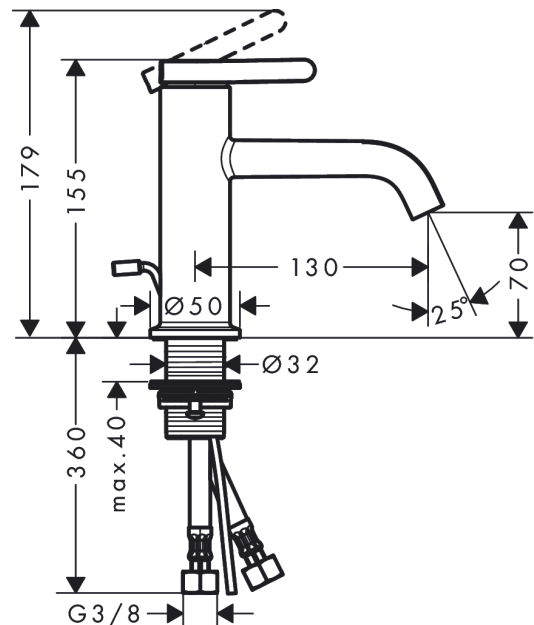

AXOR One
Single lever basin mixer 70 with lever handle and pop-up waste set
 Finish: **Brushed Brass** Article Number: **48000950**

product features

- consists of: single lever basin mixer, waste set
- ComfortZone: 70
- projection: 130 mm
- spout height: 70 mm
- handle variant: lever handle
- spray type: normal spray
- maximum flow rate at 3 bar: 5 l/min
- ceramic cartridge
- temperature limitation adjustable
- suitable for continuous flow water heaters
- pop-up waste set G 1¼
- material waste set: metal
- connection type: G ¾ connections
- connection dimension: DN15
- EU taxonomy: max. 6 l/min - Substantial Contribution (SC) possible

Technology

Design awards

Product image

Scale drawing

AXOR One
Single lever basin mixer 70 with lever handle and pop-up waste set
Finish: **Brushed Brass** Article Number: **48000950**

Flowchart