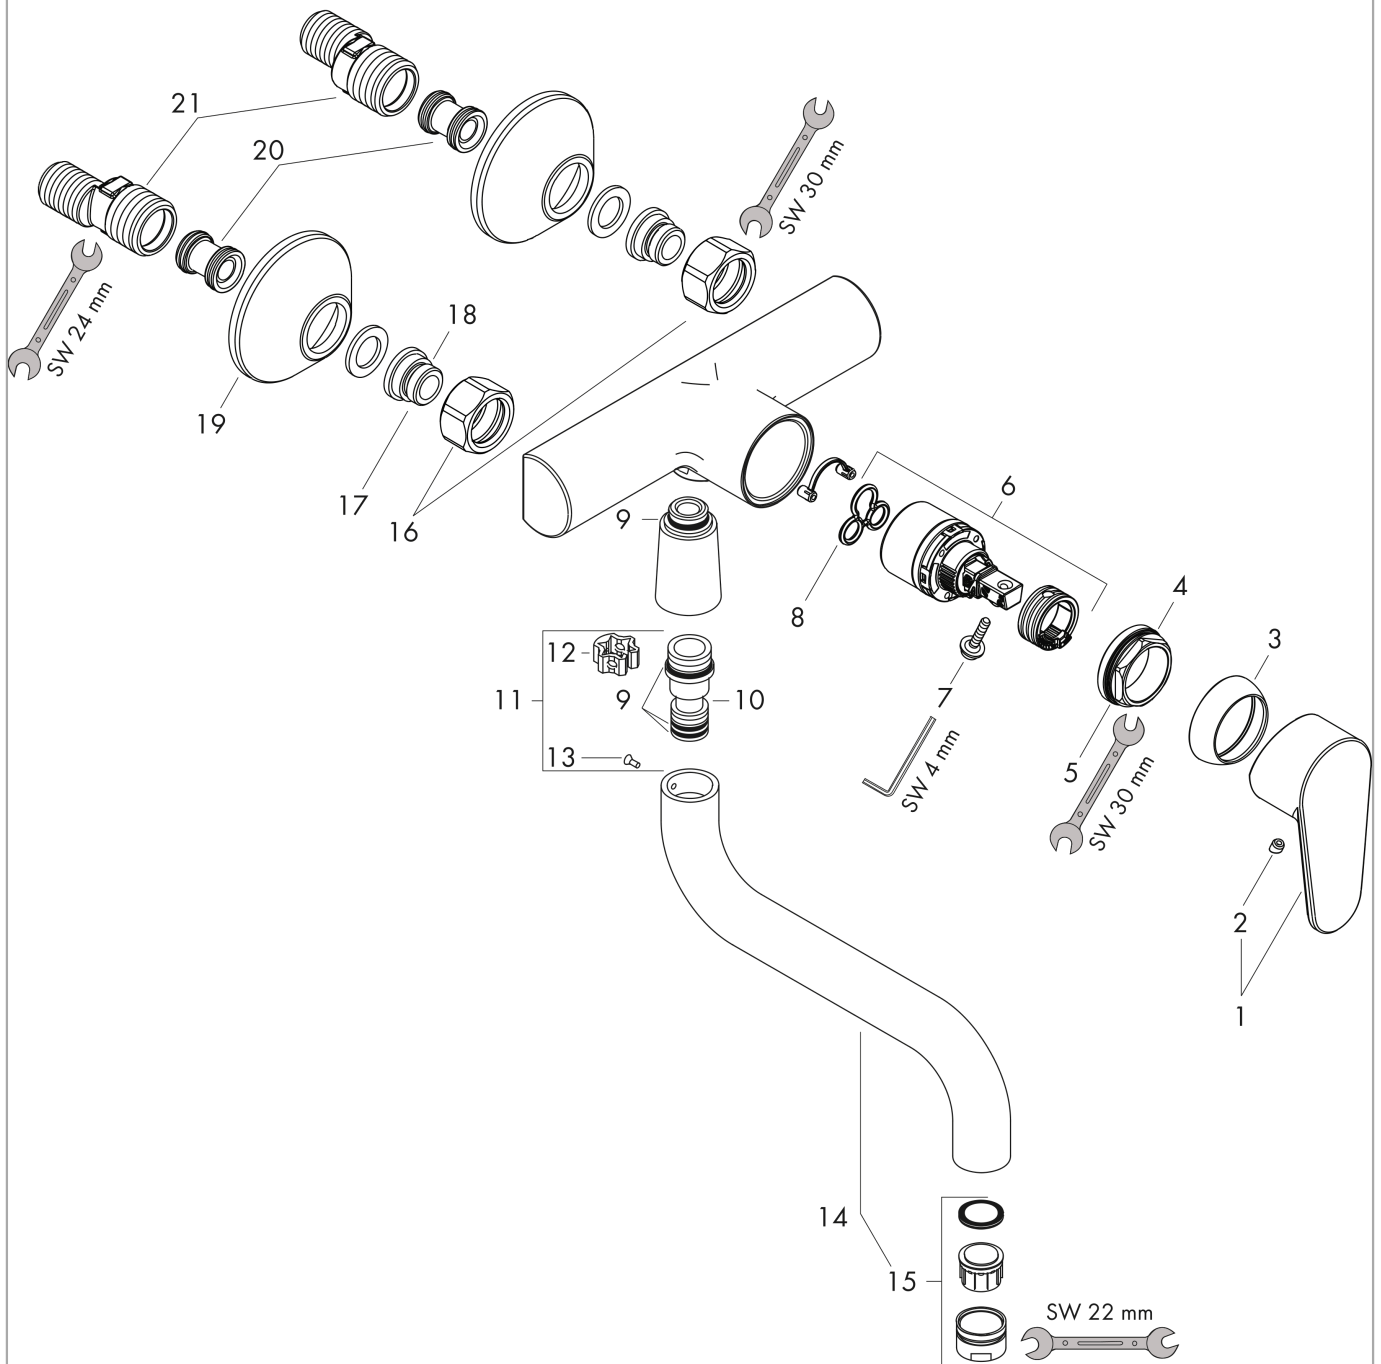

Focus M41

Single lever kitchen mixer, wall-mounted lowspout, 1jet

Finish: **Chrome** Article Number: **31825000**

Description

product features

- swivel range 180°
- normal spray
- centre distance 150 ± 12 mm
- connection dimension: DN15
- maximum flow rate at 3 bar: 12 l/min
- ceramic cartridge
- connection type: s-shaped connections
- temperature limitation adjustable
- suitable for continuous flow water heaters

Technology

Certificates / Sustainability

Product image

Scale drawing

Flowchart

Focus M41
Single lever kitchen mixer, wall-mounted lowspout, 1jet
 Finish: **Chrome** Article Number: **31825000**

Exploded Drawing

Year of production: >11/12

Focus M41

Single lever kitchen mixer, wall-mounted lowspout, 1jet

Finish: **Chrome** Article Number: **31825000**

Spare part list

Year of production: >11/12

Pos.	Description	Article Number	PC	PU
1	handle	98532000	8	1
2	screw cover	96338000	1	1
3	flange	97406000	6	1
4	nut	97209000	5	1
5	O-Ring 32x2	98193000	1	1
6	cartridge, assy	92730000	11	1
7	locking screw for handle	95140000	2	1
8	seal	95008000	3	1
9	O-ring 14x2	98129000	1	1
10	connecting thread	97959000	11	1
11	sealing set	97166000	8	1
12	axialring	97558000	1	1
13	screw	97662000	3	1
14	spout cpl.	92835000	16	1
15	aerator M24x1 (15 l/min)	13913000	98	1
16	set of nuts	96157000	8	1
17	connecting thread	97220000	5	1
18	O-ring 15x2	98163000	1	1
19	escutcheon Ø 70 mm	94135000	4	1
20	set of S-unions (±12 mm)	94140000	10	1
21	noise reduction	96429000	2	1
a	set of S-unions (±32 mm)	98592000	9	1