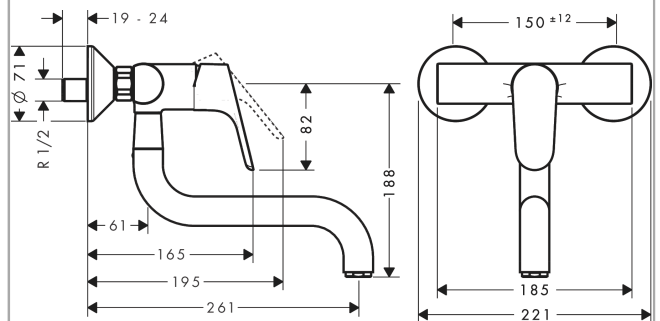

Focus M41

Single lever kitchen mixer, wall-mounted lowspout, 1jet

Finish: **Chrome** Article Number: **31825000**

Description

product features

- swivel range 180°
- normal spray
- centre distance 150 ± 12 mm
- connection dimension: DN15
- maximum flow rate at 3 bar: 12 l/min
- ceramic cartridge
- connection type: s-shaped connections
- temperature limitation adjustable
- suitable for continuous flow water heaters

Technology

Certificates / Sustainability

Product image

Scale drawing

Flowchart

Focus M41
Single lever kitchen mixer, wall-mounted lowspout, 1jet
 Finish: **Chrome** Article Number: **31825000**

Exploded Drawing

Year of production: >11/12

Focus M41

Single lever kitchen mixer, wall-mounted lowspout, 1jet

Finish: **Chrome** Article Number: **31825000**

Spare part list

Year of production: >11/12

Pos.	Description	Article Number	PC	PU
1	handle	98532000	8	1
2	screw cover	96338000	1	1
3	flange	97406000	6	1
4	nut	97209000	5	1
5	O-Ring 32x2	98193000	1	1
6	cartridge, assy	92730000	11	1
7	locking screw for handle	95140000	2	1
8	seal	95008000	3	1
9	O-ring 14x2	98129000	1	1
10	connecting thread	97959000	11	1
11	sealing set	97166000	8	1
12	axialring	97558000	1	1
13	screw	97662000	3	1
14	spout cpl.	92835000	16	1
15	aerator M24x1 (15 l/min)	13913000	98	1
16	set of nuts	96157000	8	1
17	connecting thread	97220000	5	1
18	O-ring 15x2	98163000	1	1
19	escutcheon Ø 70 mm	94135000	4	1
20	set of S-unions (±12 mm)	94140000	10	1
21	noise reduction	96429000	2	1
a	set of S-unions (±32 mm)	98592000	9	1