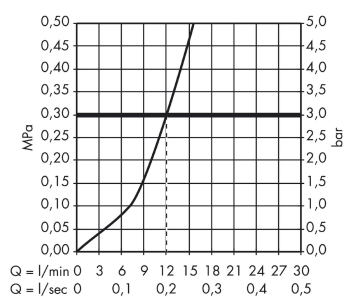

Focus M41

Single lever kitchen mixer, wall-mounted lowspout, 1jet

Finish: **Chrome** Article Number: **31825000**

Description

product features

- swivel range 180°
- normal spray
- centre distance 150 ± 12 mm
- connection dimension: DN15
- maximum flow rate at 3 bar: 12 l/min
- ceramic cartridge
- connection type: s-shaped connections
- temperature limitation adjustable
- suitable for continuous flow water heaters

Technology

Certificates / Sustainability

Product image

Scale drawing

Flowchart

Focus M41
Single lever kitchen mixer, wall-mounted lowspout, 1jet
 Finish: **Chrome** Article Number: **31825000**

Exploded Drawing