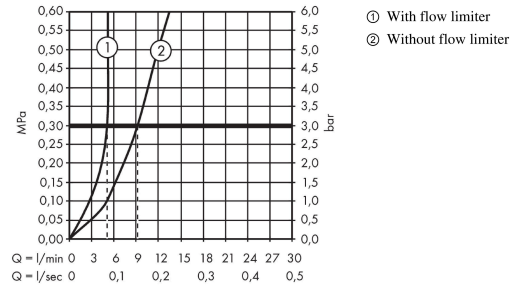

### Scale drawing

**Focus**

**Single lever basin mixer 100 with extra long handle 12,1 cm and pop-up waste set**

Finish: **Chrome** Article Number: **31911000**

**Flowchart**

**Focus**

**Single lever basin mixer 100 with extra long handle 12,1 cm and pop-up waste set**