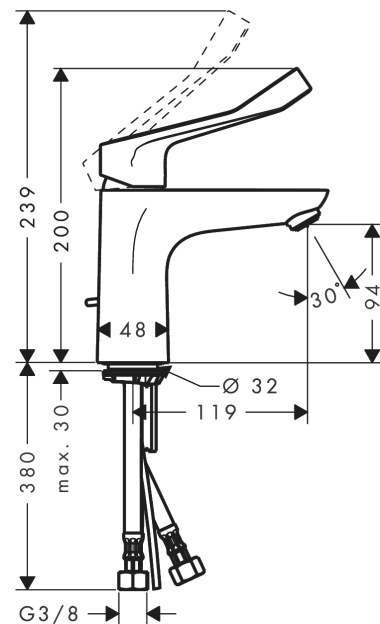

#### product features

- consists of: single lever basin mixer, waste set
- ComfortZone: 100
- projection: 119 mm
- spout height: 94 mm
- larger print for greater clarity
- with extra long barrier-free handle
- spray type: laminar spray
- maximum flow rate at 3 bar: 5 l/min
- ceramic cartridge
- temperature limitation adjustable
- suitable for continuous flow water heaters
- pop-up waste set G 1¼
- material waste set: metal
- connection type: G ¾ connections
- connection dimension: DN15
- EU taxonomy: max. 6 l/min - Substantial Contribution (SC) possible

### Scale drawing

**Focus**

**Single lever basin mixer 100 with extra long handle 12,1 cm and pop-up waste set**

Finish: **Chrome** Article Number: **31911000**

**Flowchart**

**Focus**

**Single lever basin mixer 100 with extra long handle 12,1 cm and pop-up waste set**

Finish: **Chrome** Article Number: **31911000**

**Exploded Drawing**

Year of production: >04/17

**Focus**

**Single lever basin mixer 100 with extra long handle 12,1 cm and pop-up waste set**

Finish: **Chrome** Article Number: **31911000**

**Spare part list**

Year of production: >04/17

Pos.	Description	Article Number	PC	PU
1	handle	92119000	11	1
2	screw cover	96338000	1	1
3	flange	97406000	6	1
4	nut	97209000	5	1
5	O-Ring 32x2	98193000	1	1
6	cartridge, assy	92730000	11	1
7	locking screw for handle	95140000	2	1
8	seal	95008000	3	1
9	adapter for cartridge	98750000	4	1
10	O-Ring 30x2	98186000	1	1
11	O-ring 35x2	92604000	2	1
12	aerator laminar M24x1 (5 l/min)	95987000	6	1
13	screw M8 x 68	97736000	2	1
14	seal Ø 42	98722000	2	1
15	fixing set	96016000	8	1
16	connection hose 450 mm M8x0,75 G3/8	97206000	8	1
17	O-ring 6,6x1,6	93019000	1	1
18	pull rod	96657000	4	1
a	pop up waste	94139000	98	1