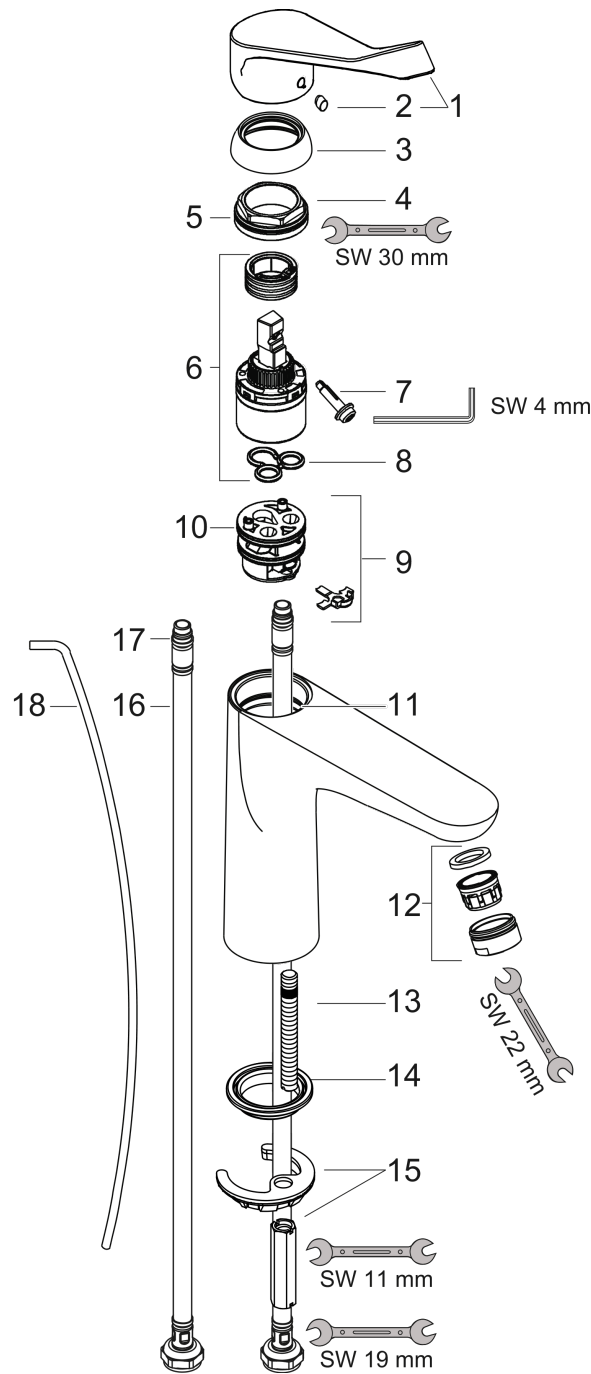

#### product features

- consists of: single lever basin mixer, waste set
- ComfortZone: 100
- projection: 119 mm
- spout height: 94 mm
- larger print for greater clarity
- with extra long barrier-free handle
- spray type: laminar spray
- maximum flow rate at 3 bar: 5 l/min
- ceramic cartridge
- temperature limitation adjustable
- suitable for continuous flow water heaters
- pop-up waste set G 1¼
- material waste set: metal
- connection type: G ¾ connections
- connection dimension: DN15
- EU taxonomy: max. 6 l/min - Substantial Contribution (SC) possible

### Scale drawing

**Focus**

**Single lever basin mixer 100 with extra long handle 12,1 cm and pop-up waste set**

Finish: **Chrome** Article Number: **31911000**

**Flowchart**

**Focus**

**Single lever basin mixer 100 with extra long handle 12,1 cm and pop-up waste set**

Finish: **Chrome** Article Number: **31911000**

**Exploded Drawing**

Year of production: >04/17

**Focus**

**Single lever basin mixer 100 with extra long handle 12,1 cm and pop-up waste set**

Finish: **Chrome** Article Number: **31911000**

**Spare part list**

Year of production: >04/17

Pos.	Description	Article Number	PC	PU
1	handle	92119000	11	1
2	screw cover	96338000	1	1
3	flange	97406000	6	1
4	nut	97209000	5	1
5	O-Ring 32x2	98193000	1	1
6	cartridge, assy	92730000	11	1
7	locking screw for handle	95140000	2	1
8	seal	95008000	3	1
9	adapter for cartridge	98750000	4	1
10	O-Ring 30x2	98186000	1	1
11	O-ring 35x2	92604000	2	1
12	aerator laminar M24x1 (5 l/min)	95987000	6	1
13	screw M8 x 68	97736000	2	1
14	seal Ø 42	98722000	2	1
15	fixing set	96016000	8	1
16	connection hose 450 mm M8x0,75 G3/8	97206000	8	1
17	O-ring 6,6x1,6	93019000	1	1
18	pull rod	96657000	4	1
a	pop up waste	94139000	98	1