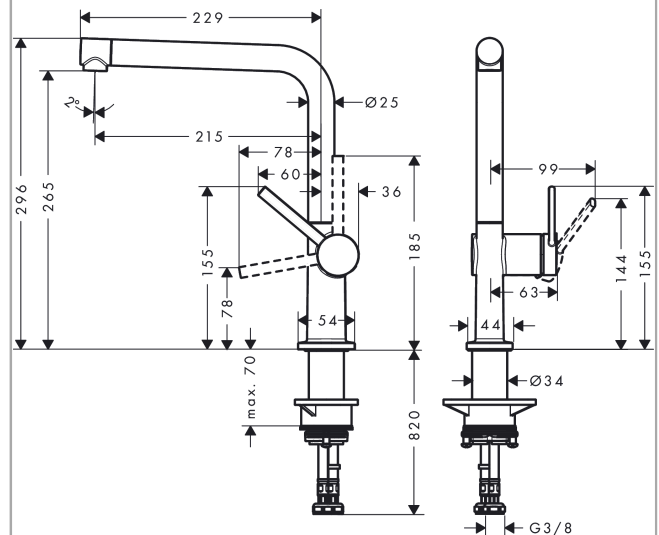

##### product features

- ComfortZone 270
- I-spout
- swivel range adjustable in 4 steps 60°, 110°, 150° or 360°
- laminar spray
- connection dimension: DN15
- maximum flow rate at 3 bar: 8,4 l/min
- ceramic cartridge
- connection type: G 3/8 connections
- temperature limitation adjustable
- suitable for continuous flow water heaters
- tap hole with Ø 35 mm required

#### Product image

#### Scale drawing