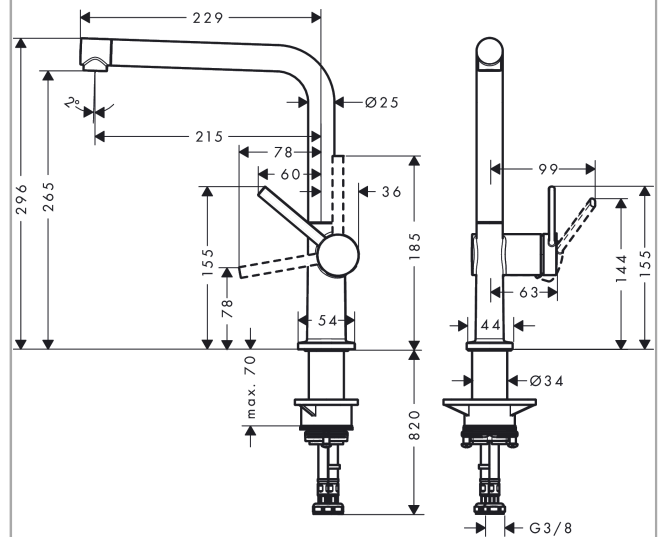

##### product features

- ComfortZone 270
- I-spout
- swivel range adjustable in 4 steps 60°, 110°, 150° or 360°
- laminar spray
- connection dimension: DN15
- maximum flow rate at 3 bar: 8,4 l/min
- ceramic cartridge
- connection type: G 3/8 connections
- temperature limitation adjustable
- suitable for continuous flow water heaters
- tap hole with Ø 35 mm required

#### Product image

#### Scale drawing

Finish: **Matt Black** Article Number: **72840670**

**Spare part list**

Year of production: >04/20

Pos.	Description	Article Number	PC	PU
1	spout cpl.	93758670	64	1
2	screw	97662000	3	1
3	spray former	93748000	7	1
4	service tool	93750000	3	1
5	O-Ring 14x2,5	98189000	1	1
6	axialring	97558000	1	1
7	handle	93736670	59	1
8	hollow set screw M5x5	98446000	1	1
9	screw cover	93735610	3	1
10	flange	93737670	59	1
11	nut	93738000	10	1
12	cartridge, assy	93760000	13	1
13	O-ring 36x3	98052000	1	1
14	support	97523000	2	1
15	fixing set (Ø 34)	95049000	5	1
16	lever collar	97548000	1	1
17	connection hose 900 mm M8x0,75 G3/8	93746000	9	1
18	O-ring 6,6x1,6	93019000	1	1