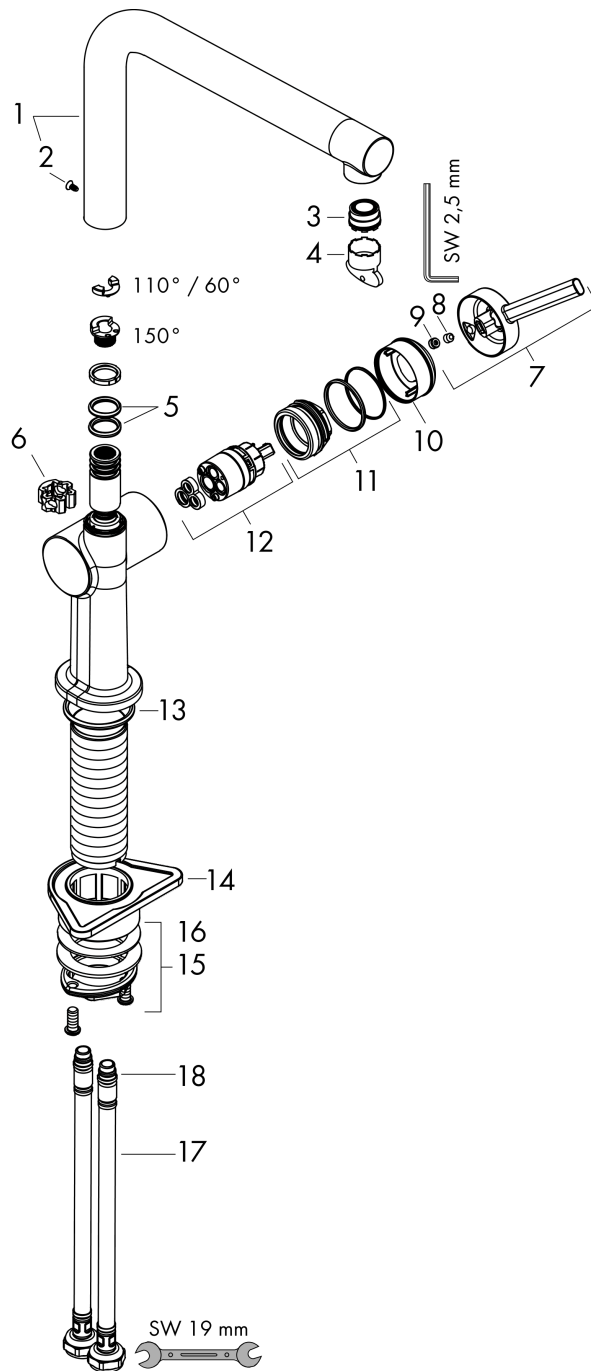

##### product features

- ComfortZone 270
- I-spout
- swivel range adjustable in 4 steps 60°, 110°, 150° or 360°
- laminar spray
- connection dimension: DN15
- maximum flow rate at 3 bar: 8,4 l/min
- ceramic cartridge
- connection type: G 3/8 connections
- temperature limitation adjustable
- suitable for continuous flow water heaters
- tap hole with Ø 35 mm required

#### Scale drawing

#### Flowchart

Talis M54

Single lever kitchen mixer 270, 1jet

Finish: **Matt Black** Article Number: **72840670**

Exploded Drawing

Year of production: >04/20

**Talis M54**

**Single lever kitchen mixer 270, 1jet**

Finish: **Matt Black** Article Number: **72840670**

**Spare part list**

Year of production: >04/20

Pos.	Description	Article Number	PC	PU
1	spout cpl.	93758670	64	1
2	screw	97662000	3	1
3	spray former	93748000	7	1
4	service tool	93750000	3	1
5	O-Ring 14x2,5	98189000	1	1
6	axialring	97558000	1	1
7	handle	93736670	59	1
8	hollow set screw M5x5	98446000	1	1
9	screw cover	93735610	3	1
10	flange	93737670	59	1
11	nut	93738000	10	1
12	cartridge, assy	93760000	13	1
13	O-ring 36x3	98052000	1	1
14	support	97523000	2	1
15	fixing set (Ø 34)	95049000	5	1
16	lever collar	97548000	1	1
17	connection hose 900 mm M8x0,75 G3/8	93746000	9	1
18	O-ring 6,6x1,6	93019000	1	1