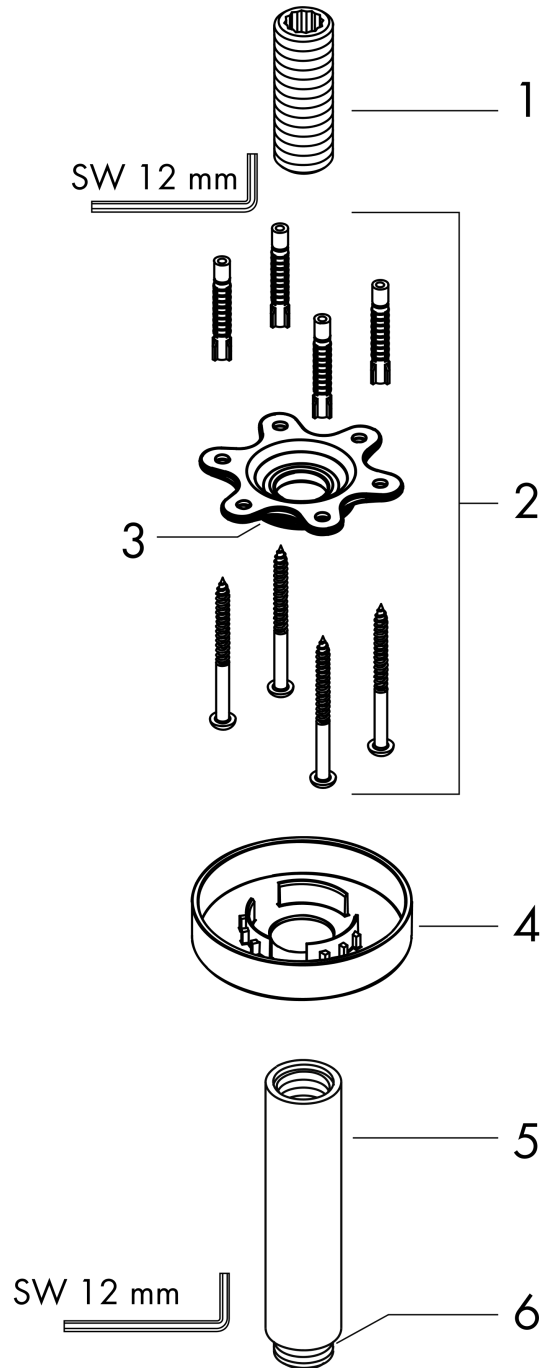

Ceiling connector S 10 cm

Finish: **Matt Black** Article Number: **27393670**

T

Description

product features

- length: 100 mm
- shaft Ø: 27 mm
- purpose of use: also usable as an extension
- installation type: exposed installation
- material: brass
- connection type: G ½

Design awards

Product image

Scale drawing

Ceiling connector S 10 cm

Finish: **Matt Black** Article Number: **27393670**

T

Exploded Drawing

Year of production: >12/20

Ceiling connector S 10 cm

Finish: **Matt Black** Article Number: **27393670**

T

Spare part list

Year of production: >12/20

Pos.	Description	Article Number	PC	PU
1	connecting thread	95188000	8	1
2	mounting kit	95208000	11	1
3	O-ring 34x2	98383000	2	1
4	escutcheon Ø 80 mm	92122670	58	1
5	shower arm	27479XXX	15	-
6	O-ring 16x2	98133000	1	1