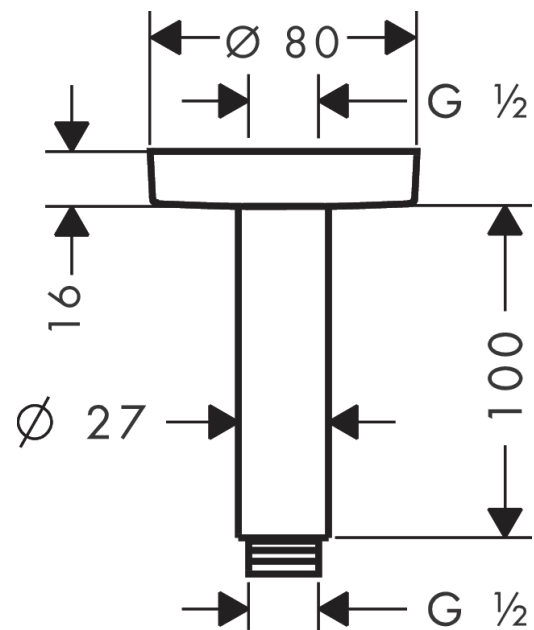

Ceiling connector S 10 cm

Finish: **Matt Black** Article Number: **27393670**

T

Description

product features

- length: 100 mm
- shaft Ø: 27 mm
- purpose of use: also usable as an extension
- installation type: exposed installation
- material: brass
- connection type: G ½

Design awards

Product image

Scale drawing

Ceiling connector S 10 cm

Finish: **Matt Black** Article Number: **27393670**

T

Exploded Drawing

Year of production: >12/20

Ceiling connector S 10 cm

Finish: **Matt Black** Article Number: **27393670**

T

Spare part list

Year of production: >12/20

Pos.	Description	Article Number	PC	PU
1	connecting thread	95188000	8	1
2	mounting kit	95208000	11	1
3	O-ring 34x2	98383000	2	1
4	escutcheon Ø 80 mm	92122670	58	1
5	shower arm	27479XXX	15	-
6	O-ring 16x2	98133000	1	1