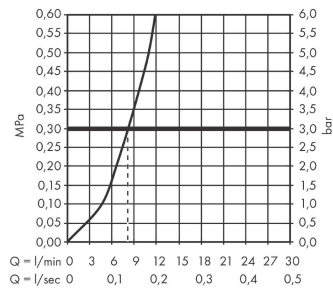

Talis M54
Single lever kitchen mixer 270, single spray mode
Finish: **Chrome** Art. no. : **72840000**

Flowchart