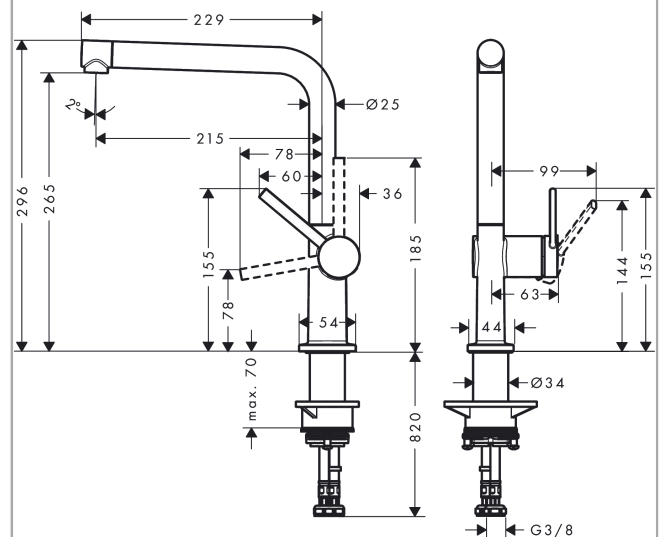

Talis M54
Single lever kitchen mixer 270, single spray mode
 Finish: **Chrome** Art. no. : **72840000**

Description

product features

- ComfortZone 270 provides space for greater freedom of movement
- L-spout
- Swivel spout adjustable in 4 steps 60°, 110°, 150° or 360°
- laminar spray
- Maximum flow rate (at 3 bar): 8.4 l/min
- Operating pressure: min. 1 bar/max. 10 bar
- ceramic cartridge
- 3/8" hose connections
- tap hole with Ø 35 mm required
- WRAS 2307036

Scale drawing

Talis M54
Single lever kitchen mixer 270, single spray mode
 Finish: **Chrome** Art. no. : **72840000**

Flowchart

Talis M54
Single lever kitchen mixer 270, single spray mode
 Finish: **Chrome** Art. no. : **72840000**

Exploded Drawing

Year of production: >12/19

Talis M54

Single lever kitchen mixer 270, single spray mode

Finish: **Chrome** Art. no. : **72840000**

Spare part list

Year of production: >12/19

Pos.	Description	Art. no.	Price	PU
1	spout cpl.	93758000	-	1
2	screw	97662000	-	1
3	spray former	93748000	-	1
4	service tool	93750000	-	1
5	O-Ring 14x2,5	98189000	-	1
6	axialring	97558000	-	1
7	handle	93736000	-	1
8	hollow set screw M5x5	98446000	-	1
9	screw cover	93735610	-	1
10	flange	93737000	-	1
11	nut	93738000	-	1
12	cartridge, assy	93760000	-	1
13	O-ring 36x3	98052000	-	1
14	support	97523000	-	1
15	fixing set (Ø 34)	95049000	-	1
16	lever collar	97548000	-	1
17	connection hose 900 mm M8x0,75 G3/8	93746000	-	1
18	O-ring 6,6x1,6	93019000	-	1