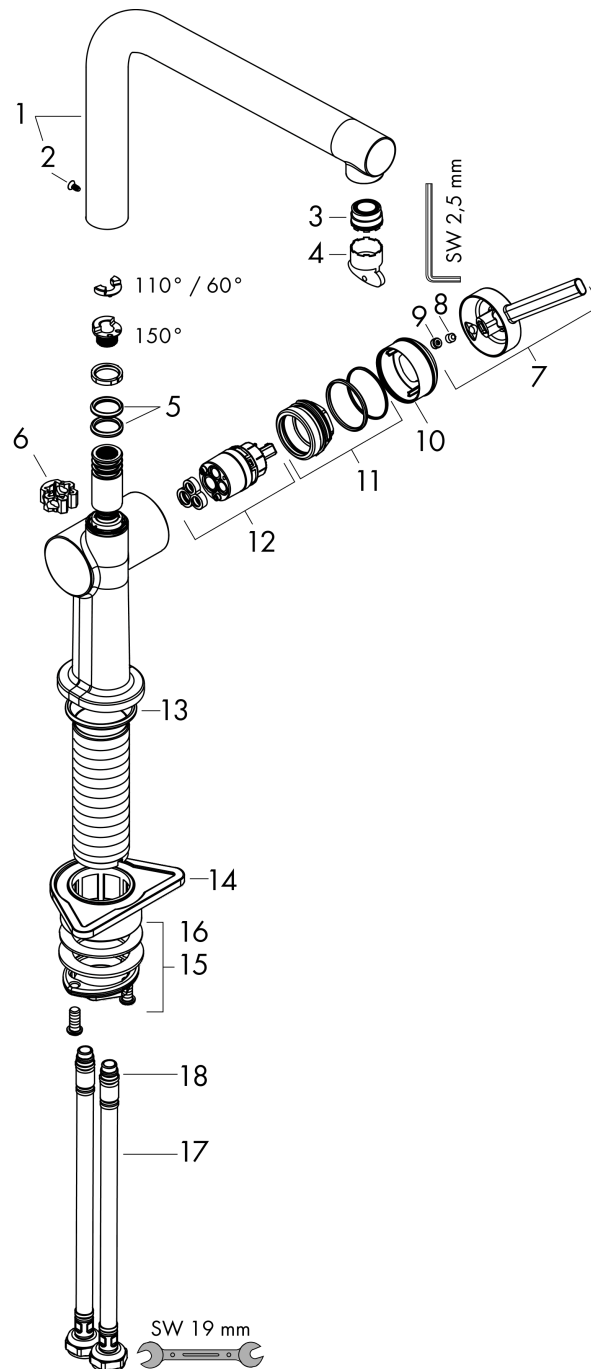

Talis M54
Single lever kitchen mixer 270, single spray mode
 Finish: **Chrome** Art. no. : **72840000**

Description

product features

- ComfortZone 270 provides space for greater freedom of movement
- L-spout
- Swivel spout adjustable in 4 steps 60°, 110°, 150° or 360°
- laminar spray
- Maximum flow rate (at 3 bar): 8.4 l/min
- Operating pressure: min. 1 bar/max. 10 bar
- ceramic cartridge
- 3/8" hose connections
- tap hole with Ø 35 mm required
- WRAS 2307036

Scale drawing

Talis M54
Single lever kitchen mixer 270, single spray mode
 Finish: **Chrome** Art. no. : **72840000**

Flowchart

Talis M54
Single lever kitchen mixer 270, single spray mode
 Finish: **Chrome** Art. no. : **72840000**

Exploded Drawing

Year of production: >12/19

Talis M54

Single lever kitchen mixer 270, single spray mode

Finish: **Chrome** Art. no. : **72840000**

Spare part list

Year of production: >12/19

Pos.	Description	Art. no.	Price	PU
1	spout cpl.	93758000	-	1
2	screw	97662000	-	1
3	spray former	93748000	-	1
4	service tool	93750000	-	1
5	O-Ring 14x2,5	98189000	-	1
6	axialring	97558000	-	1
7	handle	93736000	-	1
8	hollow set screw M5x5	98446000	-	1
9	screw cover	93735610	-	1
10	flange	93737000	-	1
11	nut	93738000	-	1
12	cartridge, assy	93760000	-	1
13	O-ring 36x3	98052000	-	1
14	support	97523000	-	1
15	fixing set (Ø 34)	95049000	-	1
16	lever collar	97548000	-	1
17	connection hose 900 mm M8x0,75 G3/8	93746000	-	1
18	O-ring 6,6x1,6	93019000	-	1