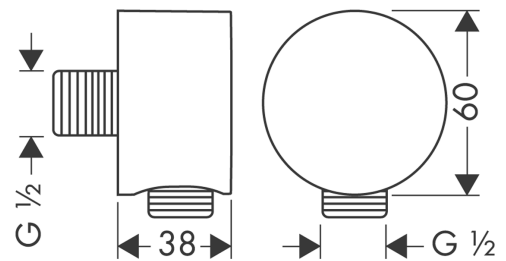

**AXOR Starck
Wall outlet round**

Finish: **Brushed Brass** Article Number: **27451950**

product features

- metal connection angle
- non-return valve
- connection type: G ½

Product image

Scale drawing

AXOR Starck
Wall outlet round
Finish: **Brushed Brass** Article Number: **27451950**

Exploded Drawing

Year of production: >11/16

AXOR Starck
Wall outlet round
 Finish: **Brushed Brass** Article Number: **27451950**

Spare part list

Year of production: >11/16

| Pos. | | Article Number | PC | PU |
|------|--------------------------------|----------------|----|----|
| 1 | cover | 97549950 | 56 | 1 |
| 2 | set of non return valves DW 15 | 94074000 | 5 | 1 |
| 3 | support element | 98557000 | 2 | 1 |