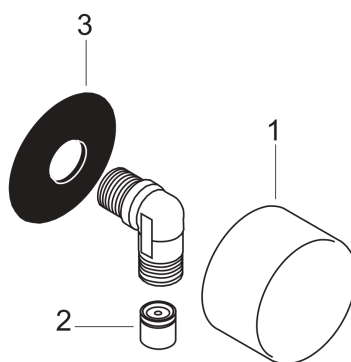

**AXOR Starck
Wall outlet round**

Finish: **Brushed Brass** Article Number: **27451950**

product features

- metal connection angle
- non-return valve
- connection type: G ½

Product image

Scale drawing

AXOR Starck
Wall outlet round
Finish: **Brushed Brass** Article Number: **27451950**

Exploded Drawing

Year of production: >11/16

AXOR Starck
Wall outlet round
 Finish: **Brushed Brass** Article Number: **27451950**

Spare part list

Year of production: >11/16

| Pos. | | Article Number | PC | PU |
|------|--------------------------------|----------------|----|----|
| 1 | cover | 97549950 | 56 | 1 |
| 2 | set of non return valves DW 15 | 94074000 | 5 | 1 |
| 3 | support element | 98557000 | 2 | 1 |