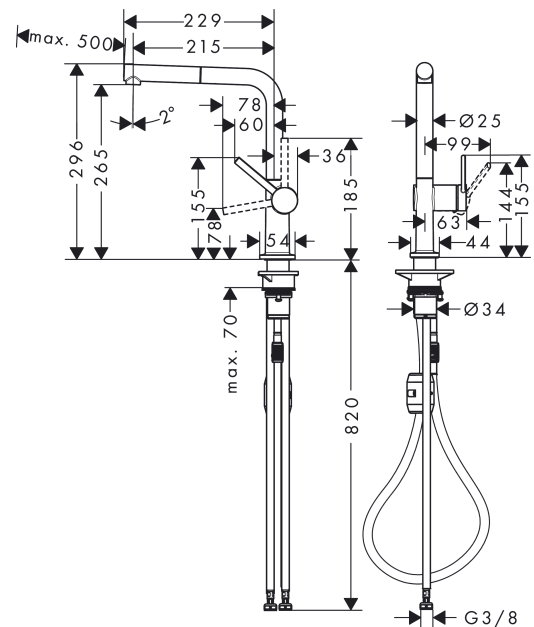

#### product features

- ComfortZone 270
- I-spout
- swivel range adjustable in 4 steps 60°, 110°, 150° or 360°
- laminar spray
- quick connect hose
- connection dimension: DN15
- maximum flow rate at 3 bar: 8 l/min
- ceramic cartridge
- connection type: G 3/8 connections
- temperature limitation adjustable
- integrated non-return valve
- suitable for continuous flow water heaters
- extension length up to 50 cm

### Scale drawing

**Talis M54**

**Single lever kitchen mixer 270, pull-out spout, 1jet**

Finish: **Chrome** Article Number: **72808000**

**Flowchart**

Talis M54

Single lever kitchen mixer 270, pull-out spout, 1jet

Finish: **Chrome** Article Number: **72808000**

Exploded Drawing

Year of production: >12/19

## Talis M54

Single lever kitchen mixer 270, pull-out spout, 1jet

Finish: **Chrome** Article Number: **72808000**