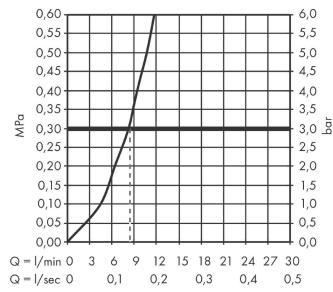

### Scale drawing

**Talis M54**

**Single lever kitchen mixer 270, pull-out spout, 1jet**

Finish: **Chrome** Article Number: **72808000**

**Flowchart**

Talis M54

Single lever kitchen mixer 270, pull-out spout, 1jet