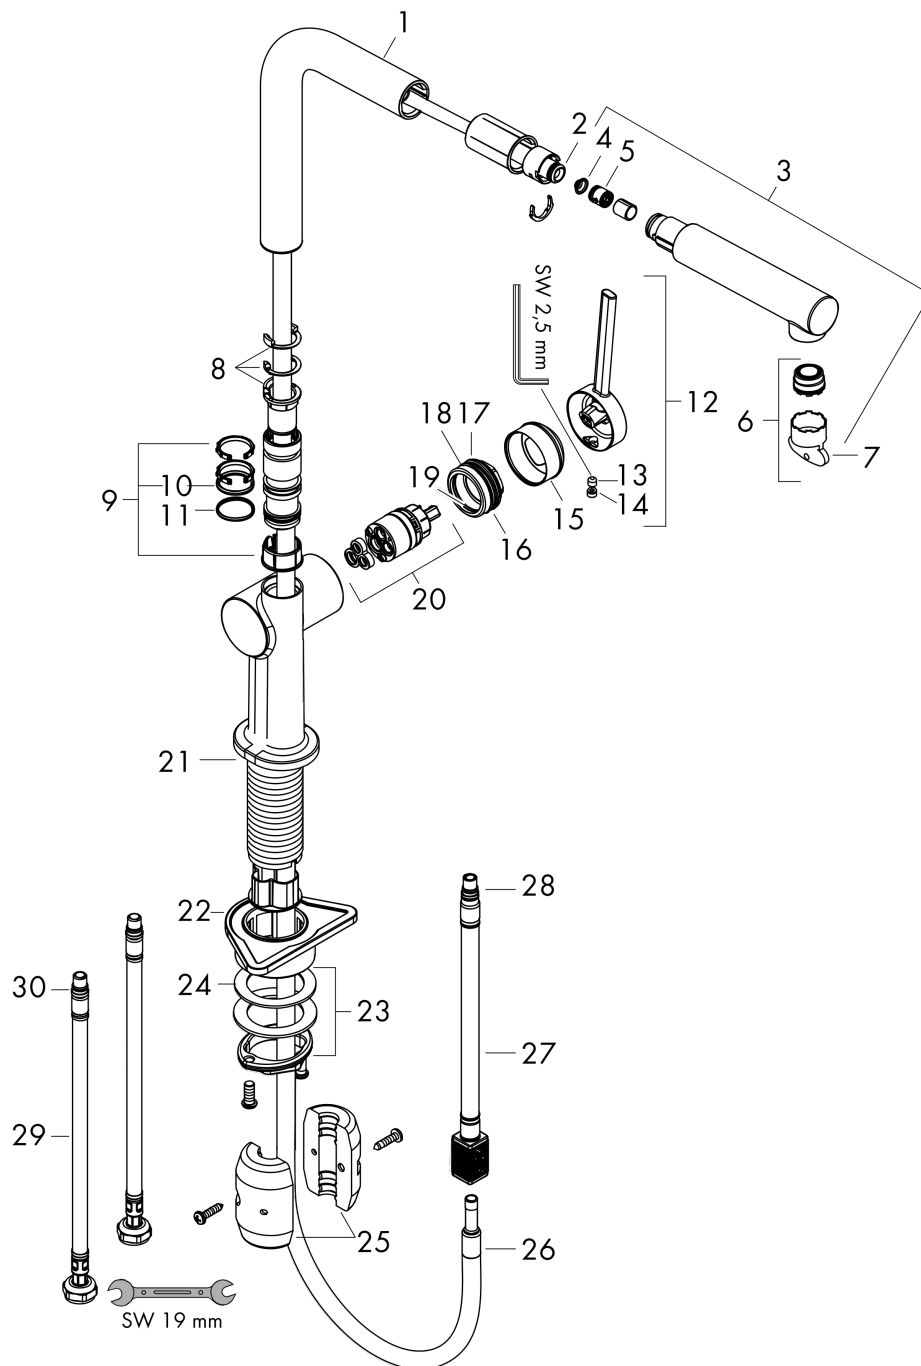

### Scale drawing

**Talis M54**

**Single lever kitchen mixer 270, pull-out spout, 1jet**

Finish: **Chrome** Article Number: **72808000**

**Flowchart**

Talis M54

Single lever kitchen mixer 270, pull-out spout, 1jet

Finish: **Chrome** Article Number: **72808000**

Exploded Drawing

Year of production: >12/19

## Talis M54

Single lever kitchen mixer 270, pull-out spout, 1jet

Finish: **Chrome** Article Number: **72808000**

### Spare part list

Year of production: >12/19

Pos.	Description	Article Number	PC	PU
1	spout cpl.	93749000	11	1
2	O-ring 8x2	98112000	1	1
3	handspray	93751000	12	1
4	filter	98516000	2	1
5	non return valve DW 10	96456000	3	1
6	spray former	93748000	7	1
7	service tool	93750000	3	1
8	set of locating rings (60° / 110° / 150°)	94911000	5	1
9	set of lever collars	98365000	3	1
10	O-ring 19x2	98426000	1	1
11	O-ring 20x1,5	98197000	1	1
12	handle	93736000	9	1
13	hollow set screw M5x5	98446000	1	1
14	screw cover	93735610	3	1
15	flange	93737000	9	1
16	nut	93738000	10	1
17	O-ring 25x1,5	98146000	1	1
18	O-ring 30x1,5	98433000	1	1
19	O-ring 29x2	98391000	1	1
20	cartridge, assy	93740000	13	1
21	O-ring 36x3	98052000	1	1
22	support	97523000	2	1
23	fixing set (Ø 34)	95049000	5	1
24	lever collar	97548000	1	1
25	weight	92500000	9	1
26	hose 1,50 m	93816000	13	1
27	hose	93744000	10	1
28	O-ring 7x1,5	98422000	1	1
29	connection hose 900 mm M8x0,75 G3/8	93746000	9	1
30	O-ring 6,6x1,6	93019000	1	1
a	set of adapters	93395000	7	1