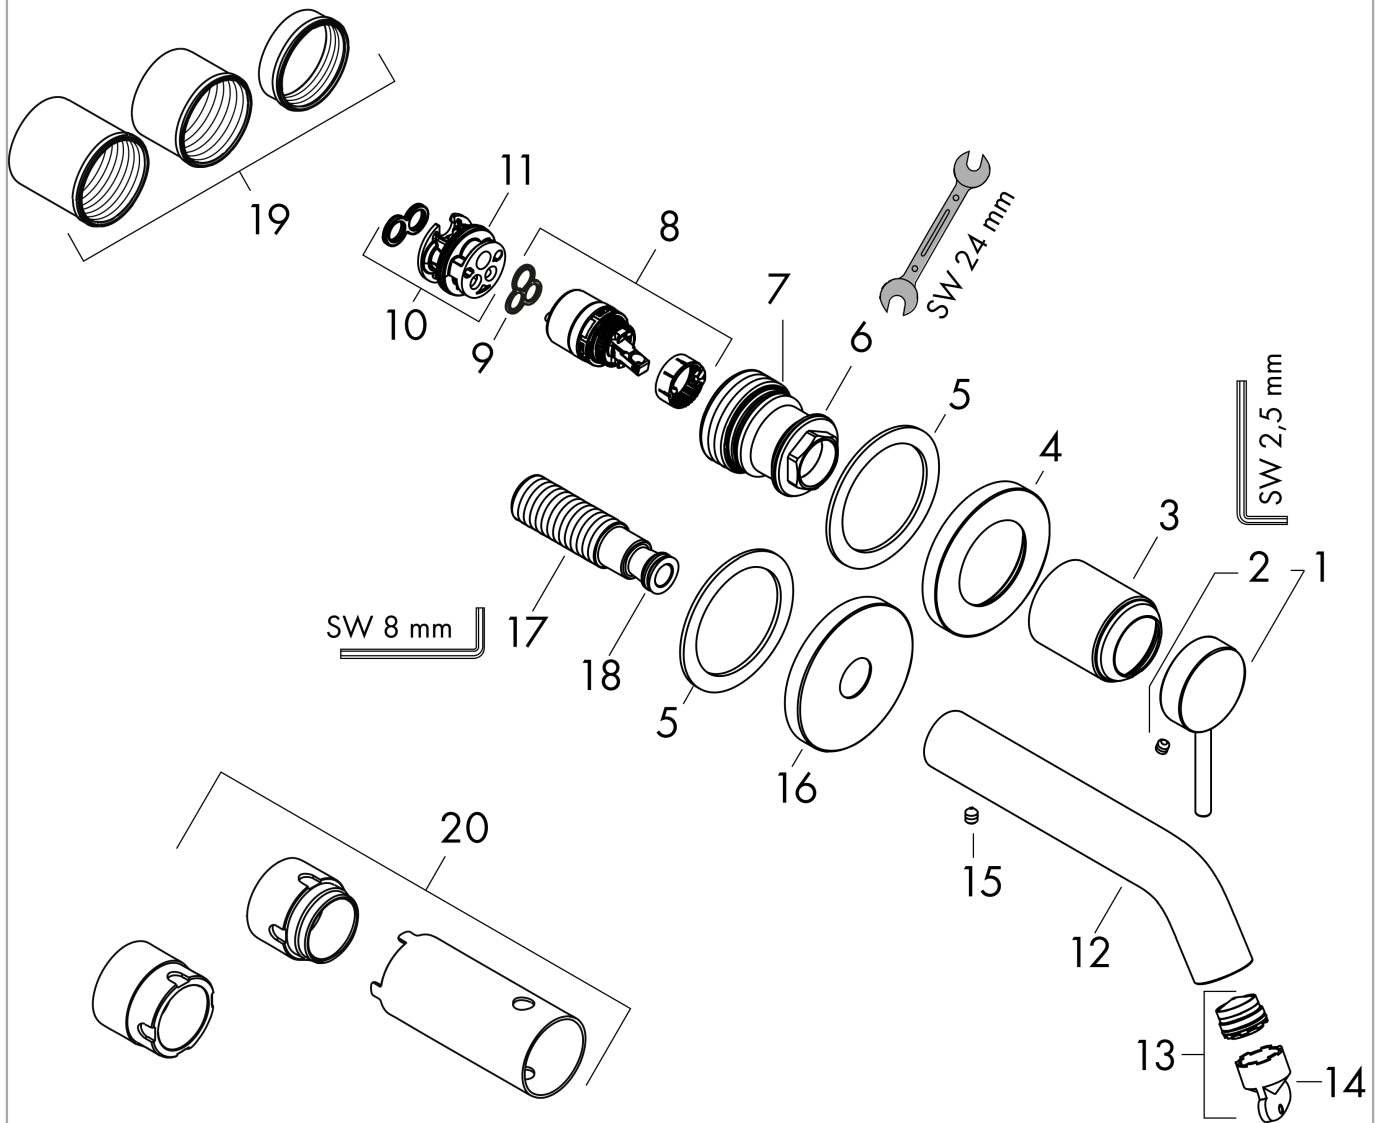

Tecturis S

Single lever basin mixer for concealed installation wall-mounted EcoSmart+ with spout 22,5 cm

Finish: **Chrome** Article Number: **73351000**

Description

product features

- consists of: single lever basin mixer for concealed installation wall-mounted, waste set
- projection: 225 mm
- handle variant: lever handle
- spray type: normal spray
- maximum flow rate at 3 bar: 4 l/min
- ceramic cartridge
- temperature limitation adjustable
- suitable for continuous flow water heaters
- non-closing waste set
- material waste set: metal
- connection type: basic set
- connection dimension: DN15
- handle can be positioned on the right or left, depending on the basic set installation
- EU taxonomy: max. 6 l/min - Substantial Contribution (SC) possible

Tecturis S

Single lever basin mixer for concealed installation wall-mounted EcoSmart+ with spout 22,5 cm

Finish: **Chrome** Article Number: **73351000**

Exploded Drawing

Year of production: >06/23

Tecturis S

Single lever basin mixer for concealed installation wall-mounted EcoSmart+ with spout 22,5 cm

Finish: **Chrome** Article Number: **73351000**

Spare part list

Year of production: >06/23

Pos.	Description	Article Number	PC	PU
1	handle	87111000	10	1
2	hollow set screw M5x5	98446000	1	1
3	sleeve	93989000	8	1
4	escutcheon for handle	93988000	11	1
5	washer	97600000	4	1
6	nut	94752000	8	1
7	O-ring 34x2	98383000	2	1
8	cartridge, assy	93760000	13	1
9	seal	93383000	4	1
10	adapter for cartridge	95634000	4	1
11	O-ring 26x2	98147000	1	1
12	spout 225 mm	87109000	12	1
13	aerator cpl.	87100000	6	1
14	special tool	98987000	3	1
15	hollow set screw M5x6	97768000	1	1
16	escutcheon for spout	93987000	12	1
17	connecting thread G½	95626000	10	1
18	O-ring 13x2	98128000	1	1
19	fixing set	97971000	9	1
20	extension set 25 mm for 13622180	31971000	98	1
a	base body	13622180	98	1
b	adapter for exchanged connections	93819000	16	1
c	waste	50001000	98	1