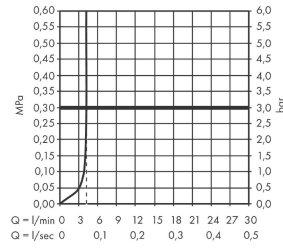

Technology

Design awards

Product image

Scale drawing

Tecturis S

Single lever basin mixer for concealed installation wall-mounted EcoSmart+ with spout 22,5 cm

Finish: **Chrome** Article Number: **73351000**

Flowchart