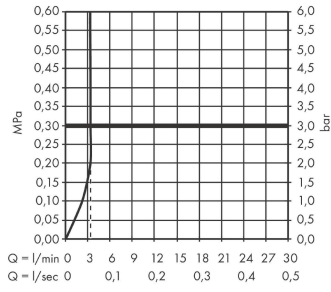

Tecturis S

Single lever basin mixer for concealed installation wall-mounted EcoSmart+ with spout 22,5 cm

Finish: **Chrome** Article Number: **73351000**

Description

product features

- consists of: single lever basin mixer for concealed installation wall-mounted, waste set
- projection: 225 mm
- handle variant: lever handle
- spray type: normal spray
- maximum flow rate at 3 bar: 4 l/min
- ceramic cartridge
- temperature limitation adjustable
- suitable for continuous flow water heaters
- non-closing waste set
- material waste set: metal
- connection type: basic set
- connection dimension: DN15
- handle can be positioned on the right or left, depending on the basic set installation
- EU taxonomy: max. 6 l/min - Substantial Contribution (SC) possible

Technology

Design awards

Product image

Scale drawing

Tecturis S

Single lever basin mixer for concealed installation wall-mounted EcoSmart+ with spout 22,5 cm

Finish: **Chrome** Article Number: **73351000**

Flowchart

Tecturis S

Single lever basin mixer for concealed installation wall-mounted EcoSmart+ with spout 22,5 cm

Finish: **Chrome** Article Number: **73351000**

Exploded Drawing

Year of production: >06/23

Tecturis S