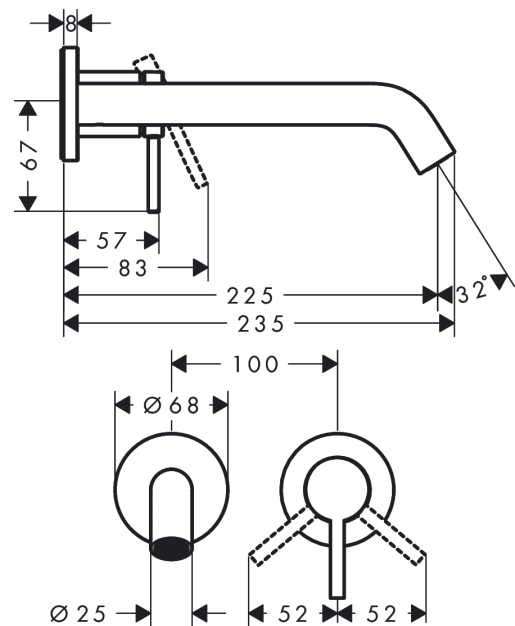

Tecturis S

Single lever basin mixer for concealed installation wall-mounted EcoSmart+ with spout 22,5 cm

Finish: **Chrome** Article Number: **73351000**

Description

product features

- consists of: single lever basin mixer for concealed installation wall-mounted, waste set
- projection: 225 mm
- handle variant: lever handle
- spray type: normal spray
- maximum flow rate at 3 bar: 4 l/min
- ceramic cartridge
- temperature limitation adjustable
- suitable for continuous flow water heaters
- non-closing waste set
- material waste set: metal
- connection type: basic set
- connection dimension: DN15
- handle can be positioned on the right or left, depending on the basic set installation
- EU taxonomy: max. 6 l/min - Substantial Contribution (SC) possible

Technology

Design awards

Product image

Scale drawing

Tecturis S

Single lever basin mixer for concealed installation wall-mounted EcoSmart+ with spout 22,5 cm

Finish: **Chrome** Article Number: **73351000**

Flowchart

Single lever basin mixer for concealed installation wall-mounted EcoSmart+ with spout 22,5 cm

Finish: **Chrome** Article Number: **73351000**

Spare part list

Year of production: >06/23

Pos.	Description	Article Number	PC	PU
1	handle	87111000	10	1
2	hollow set screw M5x5	98446000	1	1
3	sleeve	93989000	8	1
4	escutcheon for handle	93988000	11	1
5	washer	97600000	4	1
6	nut	94752000	8	1
7	O-ring 34x2	98383000	2	1
8	cartridge, assy	93760000	13	1
9	seal	93383000	4	1
10	adapter for cartridge	95634000	4	1
11	O-ring 26x2	98147000	1	1
12	spout 225 mm	87109000	12	1
13	aerator cpl.	87100000	6	1
14	special tool	98987000	3	1
15	hollow set screw M5x6	97768000	1	1
16	escutcheon for spout	93987000	12	1
17	connecting thread G½	95626000	10	1
18	O-ring 13x2	98128000	1	1
19	fixing set	97971000	9	1
20	extension set 25 mm for 13622180	31971000	98	1
a	base body	13622180	98	1
b	adapter for exchanged connections	93819000	16	1
c	waste	50001000	98	1