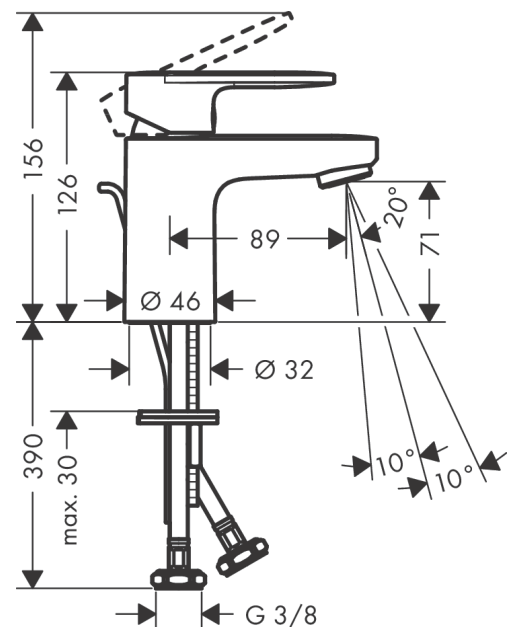

Scale drawing