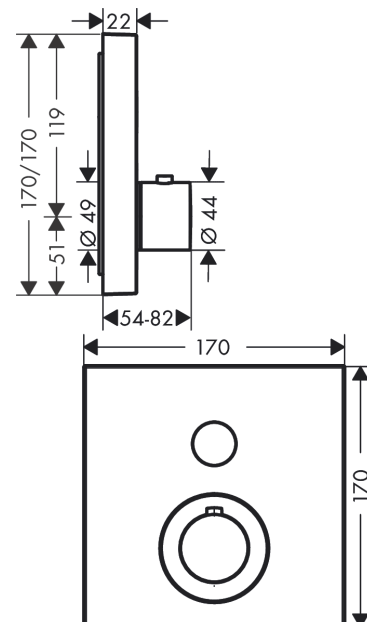

AXOR ShowerSelect
Thermostat for concealed installation square for 1 function
 Finish: **Brushed Black Chrome** Article Number: **36714340**

product features

- 1 function
- Select push-button on/off control for 1 outlet
- thermostat cartridge
- maximum flow rate at 3 bar: 26 l/min
- min. operating pressure: 1 bar
- max. operating pressure: 10 bar
- Safety stop at 40 °C
- temperature limitation adjustable
- connection type: basic set
- thermostat is delivered with button On/Off

Technology

Product image

Scale drawing

AXOR ShowerSelect
Thermostat for concealed installation square for 1 function
Finish: **Brushed Black Chrome** Article Number: **36714340**

Flowchart