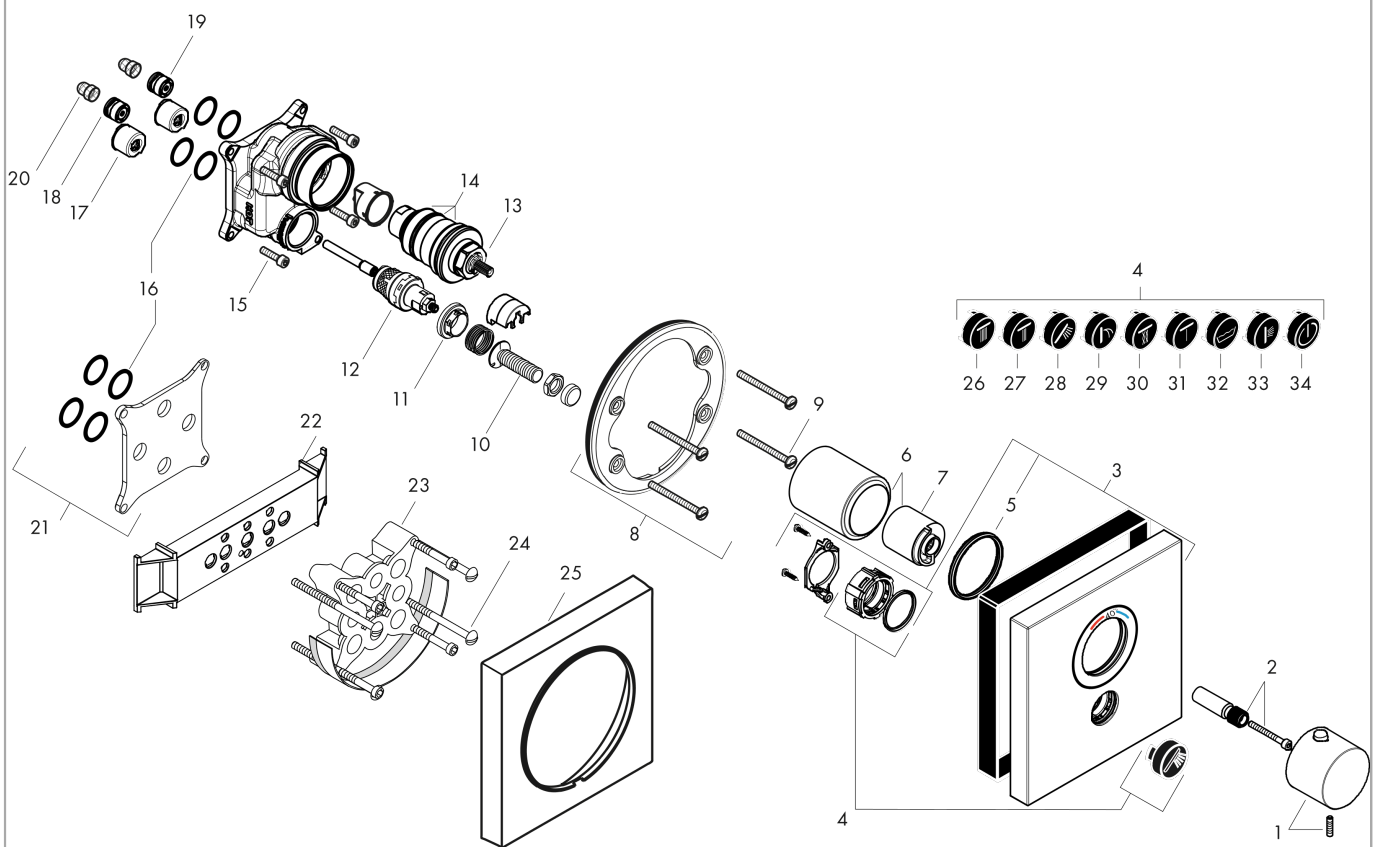

AXOR ShowerSelect

Thermostat HighFlow for concealed installation square for 1 function and additional outlet

Finish: **Brushed Black Chrome** Article Number: **36716340**

product features

- 1 function and 1 additional outlet
- Select push-button on/off control for 1 outlet
- thermostat cartridge
- maximum flow rate at 3 bar: 59 l/min
- flow rate upper outlet: 59 l/min
- min. operating pressure: 1 bar
- max. operating pressure: 10 bar
- Safety stop at 40 °C
- temperature limitation adjustable
- connection type: basic set
- thermostat is delivered with button hand shower

AXOR ShowerSelect

Thermostat HighFlow for concealed installation square for 1 function and additional outlet

Finish: **Brushed Black Chrome** Article Number: **36716340**

Spare part list

Year of production: >10/16

Pos.		Article Number	PC	PU
1	handle for thermostat	92534340	63	1
2	adapter for handle	98701000	3	1
3	escutcheon 170 / 170 mm	92661340	67	1
4	set of symbols	92544610	15	1
5	O-ring 48x4	98414000	3	1
6	sleeve	98679340	62	1
7	holder for escutcheon	98793000	9	1
8	set of fixing screws	96454000	3	1
9	Select-adapter	92219000	2	1
10	nut	98368000	4	1
11	shut off unit	95758000	14	1
12	thermostat cartridge	96633000	15	1
13	sealing set	96636000	10	1
14	set of screws	96525000	3	1
15	O-ring 16x2	98133000	1	1
16	noise reduction	94073000	7	1
17	non return valve (pressure-resistant up to 2 MPa)	92594000	5	1
18	non return valve	97980000	5	1
19	filter	98513000	1	1
20	compensation set 1°	95521000	16	1
21	fit-up aid	92540000	99	1
22	extension 25 mm	13595000	99	1
23	set of fixing screws	97747000	1	1
24	extension 22 mm	98860340	99	1
25	symbol head shower Rain large	93571610	4	1
26	symbol head shower Rain small	93572610	4	1
27	symbol handshower	93573610	4	1
28	symbol Flood jet	93574610	4	1
29	symbol Whirl	93575610	4	1
30	symbol Mono	93576610	4	1
31	symbol tub	93577610	4	1
32	symbol body shower	93578610	4	1
33	symbol ON/OFF	93579610	4	1
a	concealed item	01800180	99	1