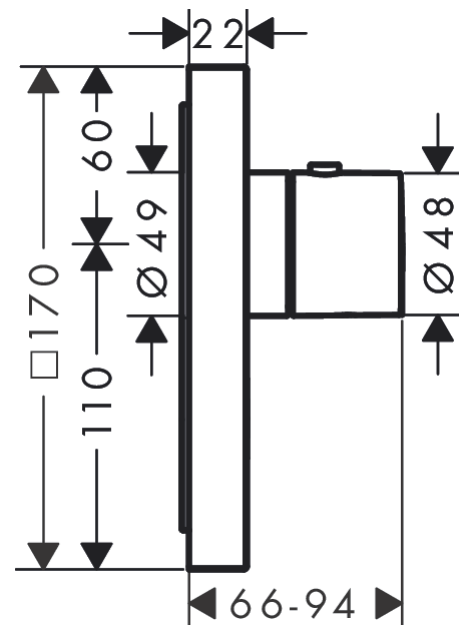

AXOR ShowerSelect

Thermostat HighFlow for concealed installation square for 1 function and additional outlet

Finish: **Brushed Black Chrome** Article Number: **36716340**

product features

- 1 function and 1 additional outlet
- Select push-button on/off control for 1 outlet
- thermostat cartridge
- maximum flow rate at 3 bar: 59 l/min
- flow rate upper outlet: 59 l/min
- min. operating pressure: 1 bar
- max. operating pressure: 10 bar
- Safety stop at 40 °C
- temperature limitation adjustable
- connection type: basic set
- thermostat is delivered with button hand shower

Technology

Product image

Scale drawing

AXOR ShowerSelect
Thermostat HighFlow for concealed installation square for 1 function and additional outlet
 Finish: **Brushed Black Chrome** Article Number: **36716340**

Pos.		Article Number	PC	PU
1	handle for thermostat	92534340	63	1
2	adapter for handle	98701000	3	1
3	escutcheon 170 / 170 mm	92661340	67	1
4	set of symbols	92544610	15	1
5	O-ring 48x4	98414000	3	1
6	sleeve	98679340	62	1
7	holder for escutcheon	98793000	9	1
8	set of fixing screws	96454000	3	1
9	Select-adapter	92219000	2	1
10	nut	98368000	4	1
11	shut off unit	95758000	14	1
12	thermostat cartridge	96633000	15	1
13	sealing set	96636000	10	1
14	set of screws	96525000	3	1
15	O-ring 16x2	98133000	1	1
16	noise reduction	94073000	7	1
17	non return valve (pressure-resistant up to 2 MPa)	92594000	5	1
18	non return valve	97980000	5	1
19	filter	98513000	1	1
20	compensation set 1°	95521000	16	1
21	fit-up aid	92540000	99	1
22	extension 25 mm	13595000	99	1
23	set of fixing screws	97747000	1	1
24	extension 22 mm	98860340	99	1
25	symbol head shower Rain large	93571610	4	1
26	symbol head shower Rain small	93572610	4	1
27	symbol handshower	93573610	4	1
28	symbol Flood jet	93574610	4	1
29	symbol Whirl	93575610	4	1
30	symbol Mono	93576610	4	1
31	symbol tub	93577610	4	1
32	symbol body shower	93578610	4	1
33	symbol ON/OFF	93579610	4	1
a	concealed item	01800180	99	1