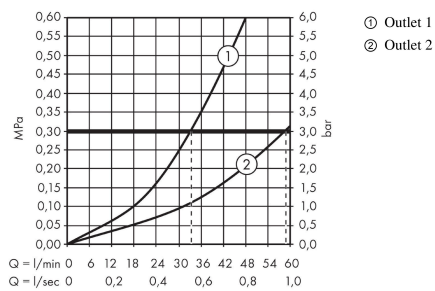

AXOR ShowerSelect
Thermostat HighFlow for concealed installation square for 1 function and additional outlet
Finish: **Brushed Black Chrome** Article Number: **36716340**

Flowchart