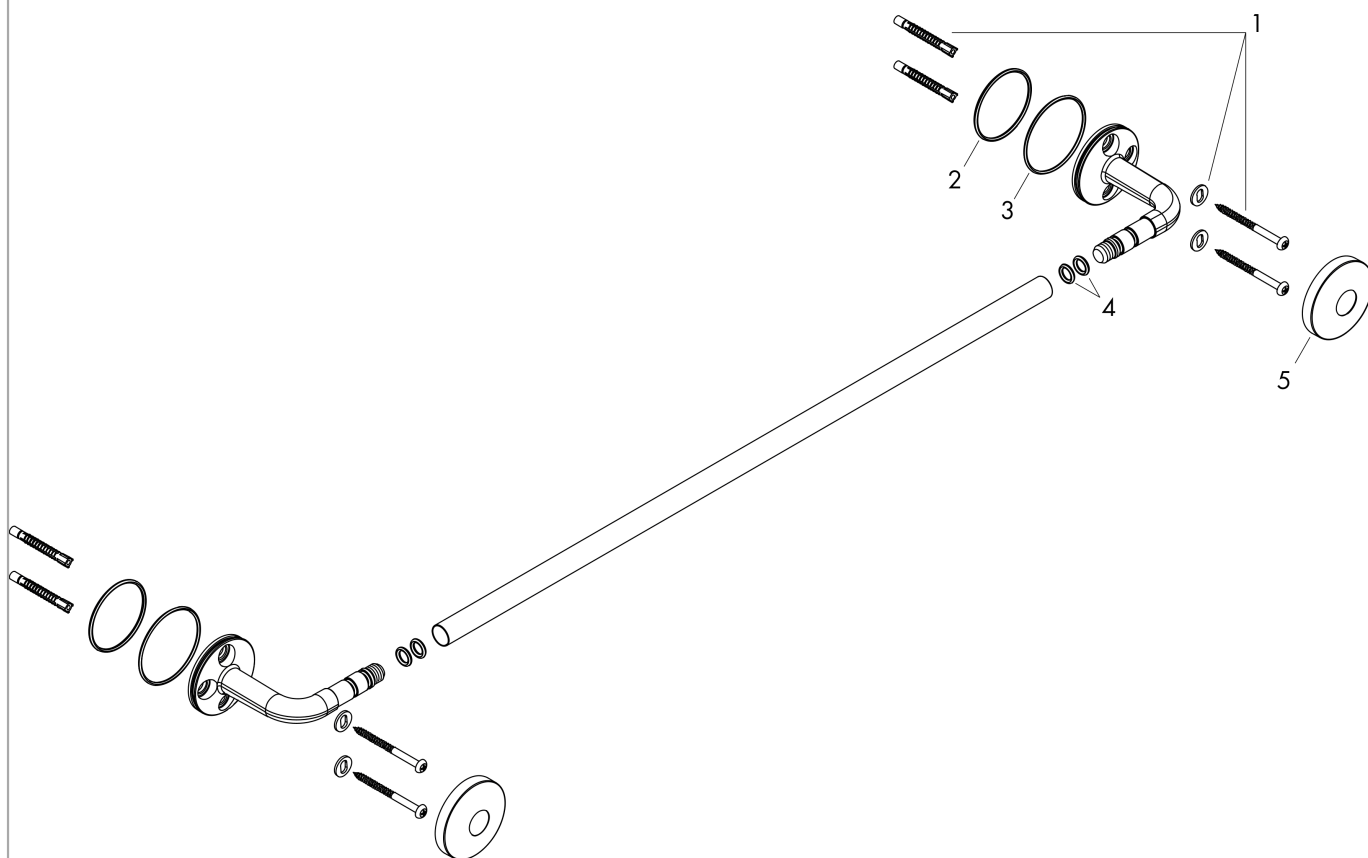

**AXOR Universal Circular
Bath towel rail 800 mm**

Finish: **Brushed Black Chrome** Article Number: **42880340**

product features

- wall-mounted
- material: metal
- holder material: metal
- fixed
- length: 855 mm
- with mounting material
- drilling distance: 800 mm
- diameter drill hole: 6 mm
- concealed fastening

Product image

Scale drawing

AXOR Universal Circular
Bath towel rail 800 mm
Finish: **Brushed Black Chrome** Article Number: **42880340**

Exploded Drawing

Year of production: >10/23

AXOR Universal Circular
Bath towel rail 800 mm
 Finish: **Brushed Black Chrome** Article Number: **42880340**

Spare part list

Year of production: >10/23

Pos.		Article Number	PC	PU
1	mounting set	96179000	4	1
2	O-Ring 46x2	98195000	1	1
3	O-ring 41x2	98212000	1	1
4	O-Ring 8x2,5	93236000	1	1
5	escutcheon	94429340	56	1