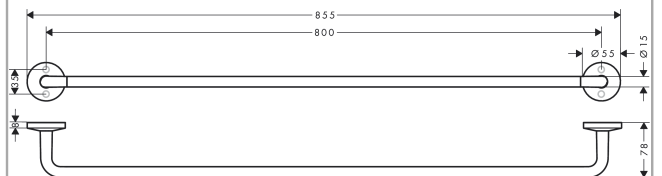

**AXOR Universal Circular
Bath towel rail 800 mm**

Finish: **Brushed Black Chrome** Article Number: **42880340**

product features

- wall-mounted
- material: metal
- holder material: metal
- fixed
- length: 855 mm
- with mounting material
- drilling distance: 800 mm
- diameter drill hole: 6 mm
- concealed fastening

Product image

Scale drawing

AXOR Universal Circular
Bath towel rail 800 mm
Finish: **Brushed Black Chrome** Article Number: **42880340**

Exploded Drawing

Year of production: >10/23

AXOR Universal Circular
Bath towel rail 800 mm
 Finish: **Brushed Black Chrome** Article Number: **42880340**