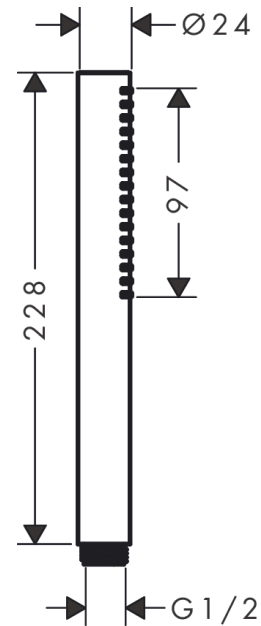

Pulsify S
Baton hand shower 100 1jet EcoSmart
 Finish: **Matt Black** Art. no. : **24125670**

Description

product features

- Shower head size: 98 x 24 mm
- Spray pattern: PowderRain
- Maximum flow rate (at 3 bar): 7.9 l/min
- minimum flow pressure: 0.5 bar
- with internal water conduction
- rinseable sieve insert
- Connection thread 1/2"
- WRAS 2307013

Article Details

Price excl. VAT £ 72.30

Technology

Design awards

Certificates / Sustainability

Product image

Scale drawing

Pulsify S
Baton hand shower 100 1jet EcoSmart
 Finish: **Matt Black** Art. no. : **24125670**

Flowchart

The consumption was measured in combination with the appropriate fittings (thermostat/mixer/in-wall valve) to reflect actual application in practice.

Pulsify S
Baton hand shower 100 1jet EcoSmart
 Finish: **Matt Black** Art. no. : **24125670**

Exploded Drawing

Year of production: >07/23

Pulsify S
Baton hand shower 100 1jet EcoSmart
 Finish: **Matt Black** Art. no. : **24125670**

Spare part list

Year of production: >07/23

Pos.	Description	Art. no.	Price	PU
1	filter insert	92421000	-	1