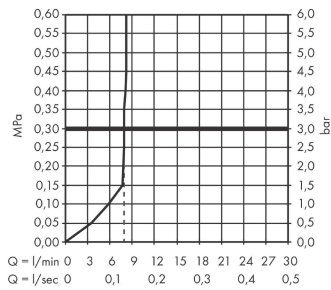

Pulsify S
Baton hand shower 100 1jet EcoSmart
 Finish: **Matt Black** Art. no. : **24125670**

Description

product features

- Shower head size: 98 x 24 mm
- Spray pattern: PowderRain
- Maximum flow rate (at 3 bar): 7.9 l/min
- minimum flow pressure: 0.5 bar
- with internal water conduction
- rinseable sieve insert
- Connection thread 1/2"
- WRAS 2307013

Article Details

Price excl. VAT £ 72.30

Technology

Design awards

Certificates / Sustainability

Product image

Scale drawing

Pulsify S
Baton hand shower 100 1jet EcoSmart
 Finish: **Matt Black** Art. no. : **24125670**

Flowchart

The consumption was measured in combination with the appropriate fittings (thermostat/mixer/in-wall valve) to reflect actual application in practice.

Pulsify S
Baton hand shower 100 1jet EcoSmart
 Finish: **Matt Black** Art. no. : **24125670**