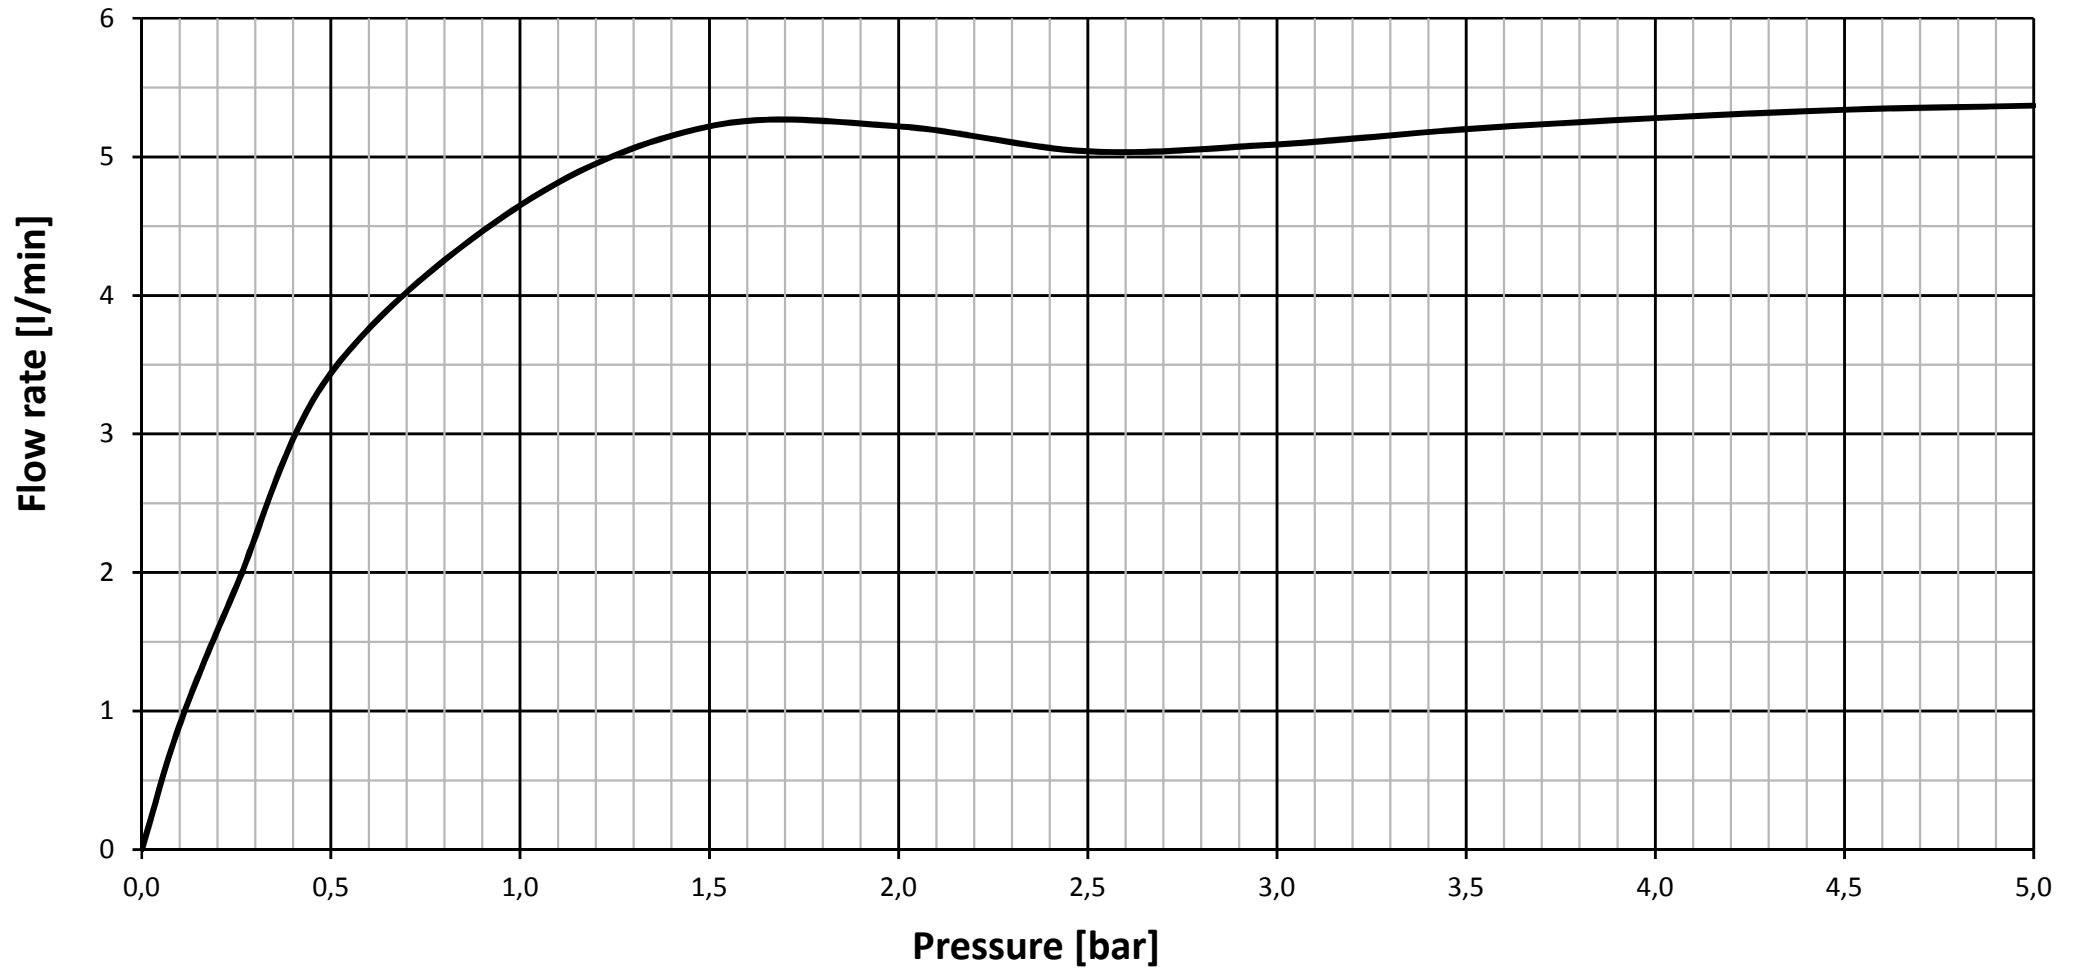

BC781XX - outlet series

— Flow rate in mixed water position