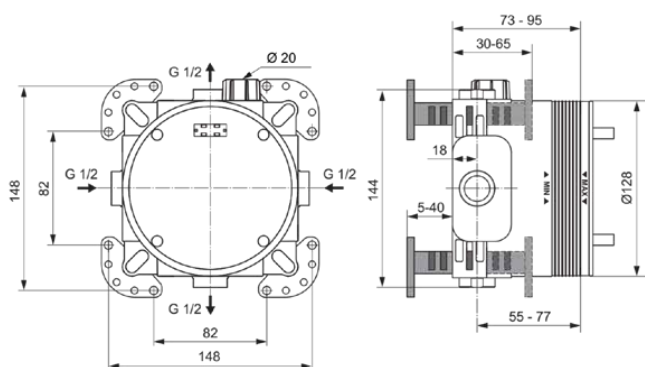

BUILT-IN

A1000NU

BUILT-IN | Bath & shower built-in kit 158x78x158 mm in neutral finish

Image & drawing

General information

Sub product type	Bath & shower built-in kit
Brand	Ideal Standard
Suite name	BUILT-IN
Colour code	NU
Colour description	Neutral
Surface finish effect	matt
Height (mm)	158
Width (mm)	158
Length / Projection (mm)	78
Fixing method	Fast-Fix
EAN code	4015413321013
Net weight (kg)	0.99

Downloads

- [BIM-UK](#)
- [Declaration of Conformity](#)
- [Installation Guide](#)
- [Maintenance Guide](#)
- [Spare Parts List](#)

Product standard & certifications

Additional standards	DIN EN 817
WRAS certificate name	1604001
ACS certificate name	19 ACC LY 281
ABPZ test report name	P-IX 19188/IDD
BMPB test report name	LGA 7312249-01
RO_TA certificate name	AT003-05-491-2015
FSC certificate name	19 ACC LY 281

Product specifications

Material	Metal / Plastic
min. operating pressure (kPa)	50
Amount of water inlet connections	2
Amount of water outlet connections	2
DZR dezincification resistant	Yes
Fast Fix technology	Yes
PVD technology	No
IdealPlus technology	No
Max. flow rate at 300 kPa (l) for all outlets	26/24
Max. flow rate at 300 kPa (l)	26