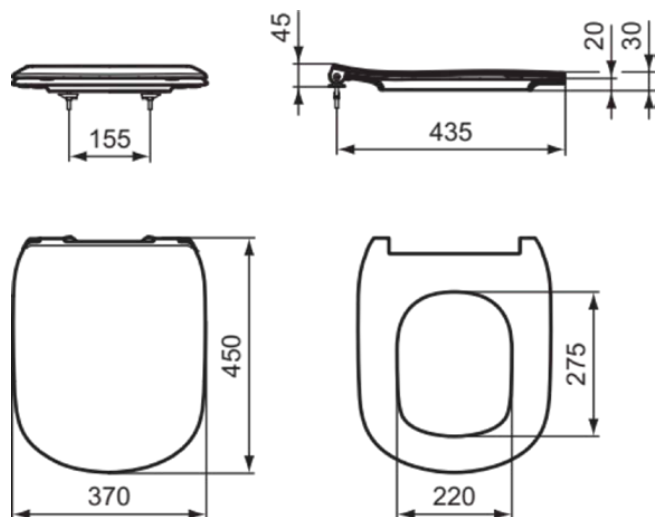

TESI

T352701

TESI | Sandwich seat 365x450x45 mm in white glossy finish | Soft close seat

Image & drawing

General information

Sub product type	Sandwich seat
Brand	Ideal Standard
Suite name	TESI
Colour code	01
Colour description	White Glossy
Surface finish effect	glossy
Height (mm)	45
Width (mm)	365
Length / Projection (mm)	450
EAN code	8014140430315
VVS	615323100
Net weight (kg)	2.20

Features

Soft close seat

Downloads

- [BIM-UK](#)
- [Installation Guide](#)

Product specifications

Hinged leg attachment to seat	Pins inserted in lid
Slim looking	Yes
Quick release option	Yes
Anti-theft protection	No
With motif / icon	No
For universal toilet bowl	No
Closing function	Soft close
Material quality	Duroplast
PVD technology	No
IdealPlus technology	No
Fixation location	Top
Hinge material	Stainless steel
With hygienic recess / fixed toilet seat	No