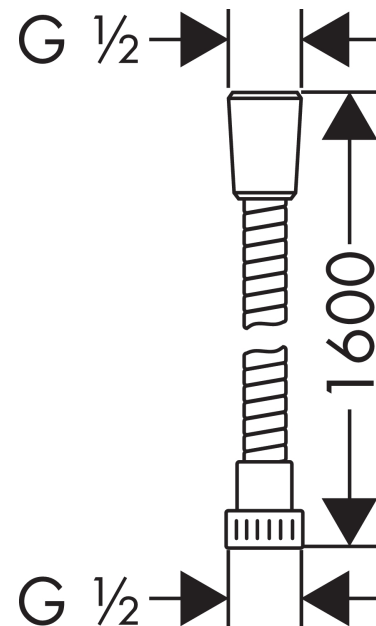

Metaflex

Shower hose 160 cm

Finish: **Chrome** Art. no. : **28266000**

Description

product features

- plastic shower hose with metal effect coil wrap
- with plastic coating, easy to clean
- Shower hose length: 1.60 m
- without pivot joints
- kink-protected
- nuts shower hose
- conical nuts at both ends
- Connection thread: 1/2"
- WRAS 2303074

Article Details

Price excl. VAT

£ 23.33

Certificates / Sustainability

Product image

Scale drawing

Metaflex
Shower hose 160 cm
 Finish: **Chrome** Art. no. : **28266000**

Exploded Drawing

Year of production: >05/01

Metaflex

Shower hose 160 cm

Finish: **Chrome** Art. no. : **28266000**

Spare part list

Year of production: >**05/01**

Pos.	Description	Art. no.	Price	PU
1	seal	98058000	-	1