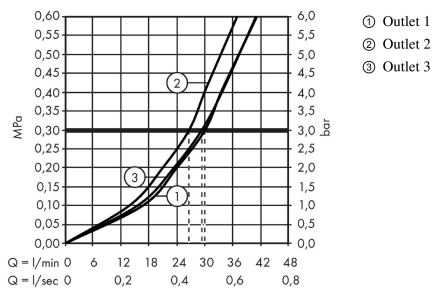

ShowerSelect
Valve for concealed installation for 3 outlets
Finish: **Chrome** Art. no. : **15764000**

Product image

Scale drawing

Flowchart