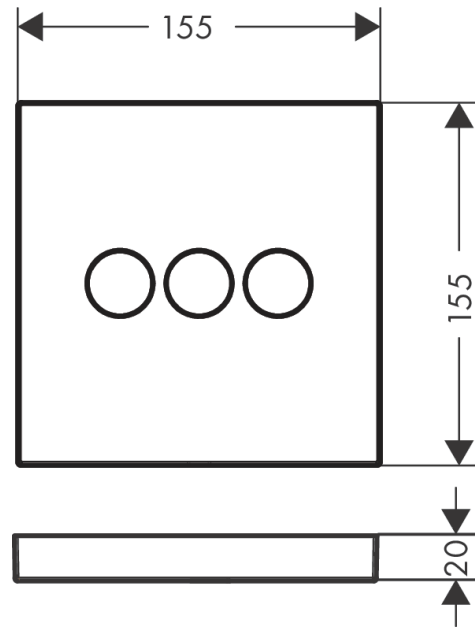

Scale drawing