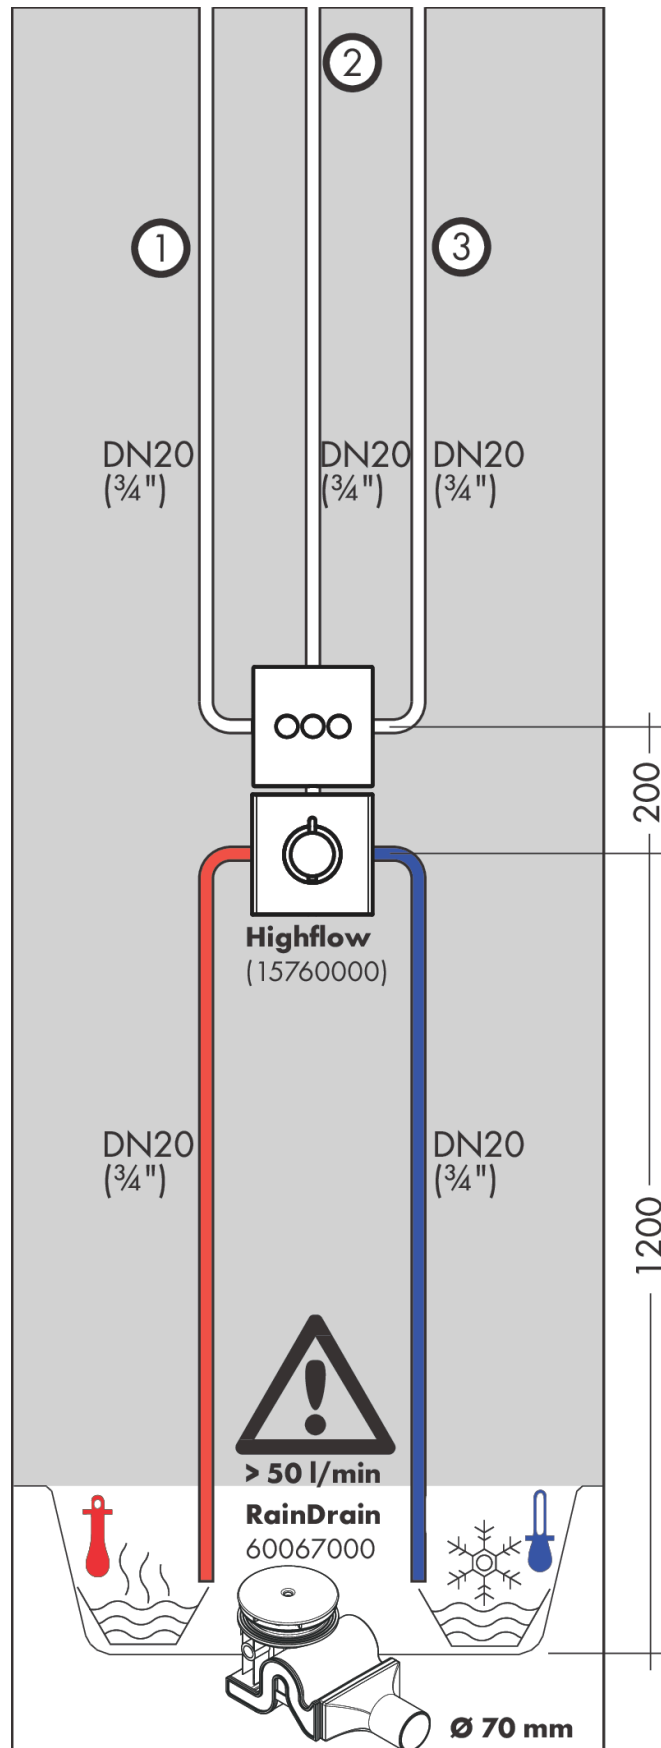

ShowerSelect
Valve for concealed installation for 3 outlets
Finish: **Chrome** Art. no. : **15764000**

Installation examples