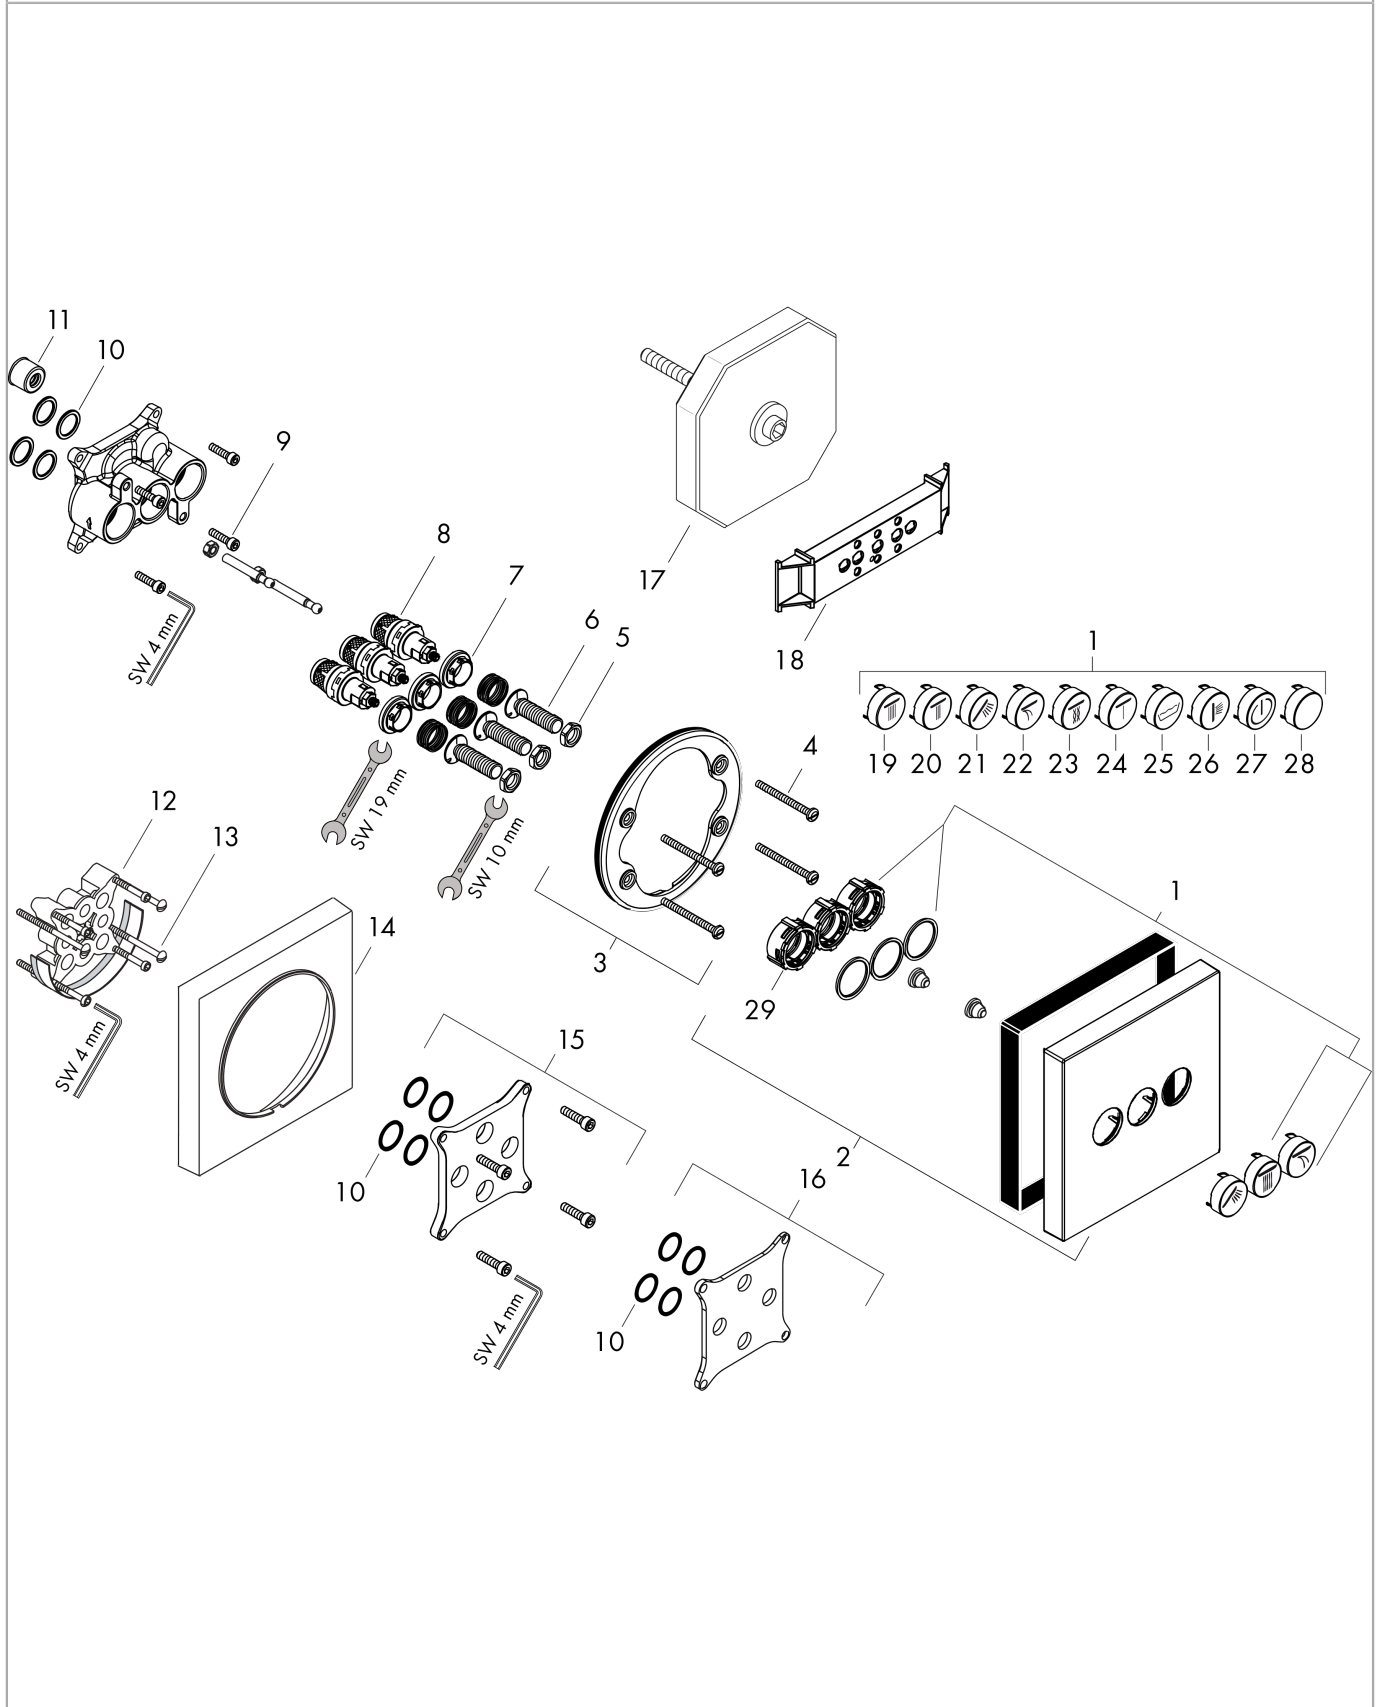

Exploded Drawing

Year of production: >05/18

ShowerSelect
Valve for concealed installation for 3 outlets
 Finish: **Chrome** Art. no. : **15764000**

Spare part list

Year of production: >05/18

Pos.	Description	Art. no.	Price	PU
1	set of symbols	92218000	-	1
2	escutcheon 155 / 155 mm	92227000	-	1
3	holder for escutcheon	98793000	-	1
4	set of fixing screws	96454000	-	1
5	nut and flange	92696000	-	1
6	Select-adapter	92219000	-	1
7	nut	98368000	-	1
8	shut off unit	95758000	-	1
9	set of screws	96525000	-	1
10	O-ring 16x2	98133000	-	1
11	noise reduction	94073000	-	1
12	extension 25 mm	13595000	-	1
13	set of fixing screws	97747000	-	1
14	extension 22 mm	13593000	-	1
15	extension 10 mm for iBox universal with shut-off unit	92332000	-	1
16	compensation set 1°	95521000	-	1
17	flushing unit complete	15956000	-	1
18	fit-up aid	92540000	-	1
19	symbol head shower Rain large	93571880	-	1
20	symbol head shower Rain small	93572880	-	1
21	symbol handshower	93573880	-	1
22	symbol Flood jet	93574880	-	1
23	symbol Whirl	93575880	-	1
24	symbol Mono	93576880	-	1
25	symbol tub	93577880	-	1
26	symbol body shower	93578880	-	1
27	symbol ON/OFF	93579880	-	1
28	pushbutton	93955880	-	1
29	Select-adapter	94806000	-	1
a	concealed item	01800180	-	1
b	shut off unit (special)	92361000	-	1
c	Grease	90920000	-	1