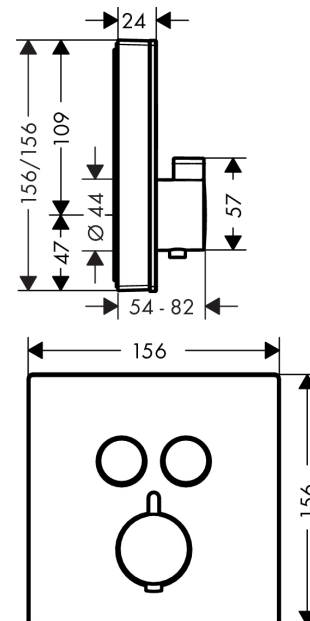

Scale drawing