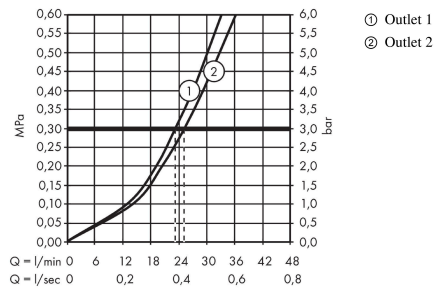

ShowerSelect Glass
Thermostatic mixer for concealed installation for 2 outlets
Finish: **White/ Chrome** Art. no. : **15738400**

Flowchart