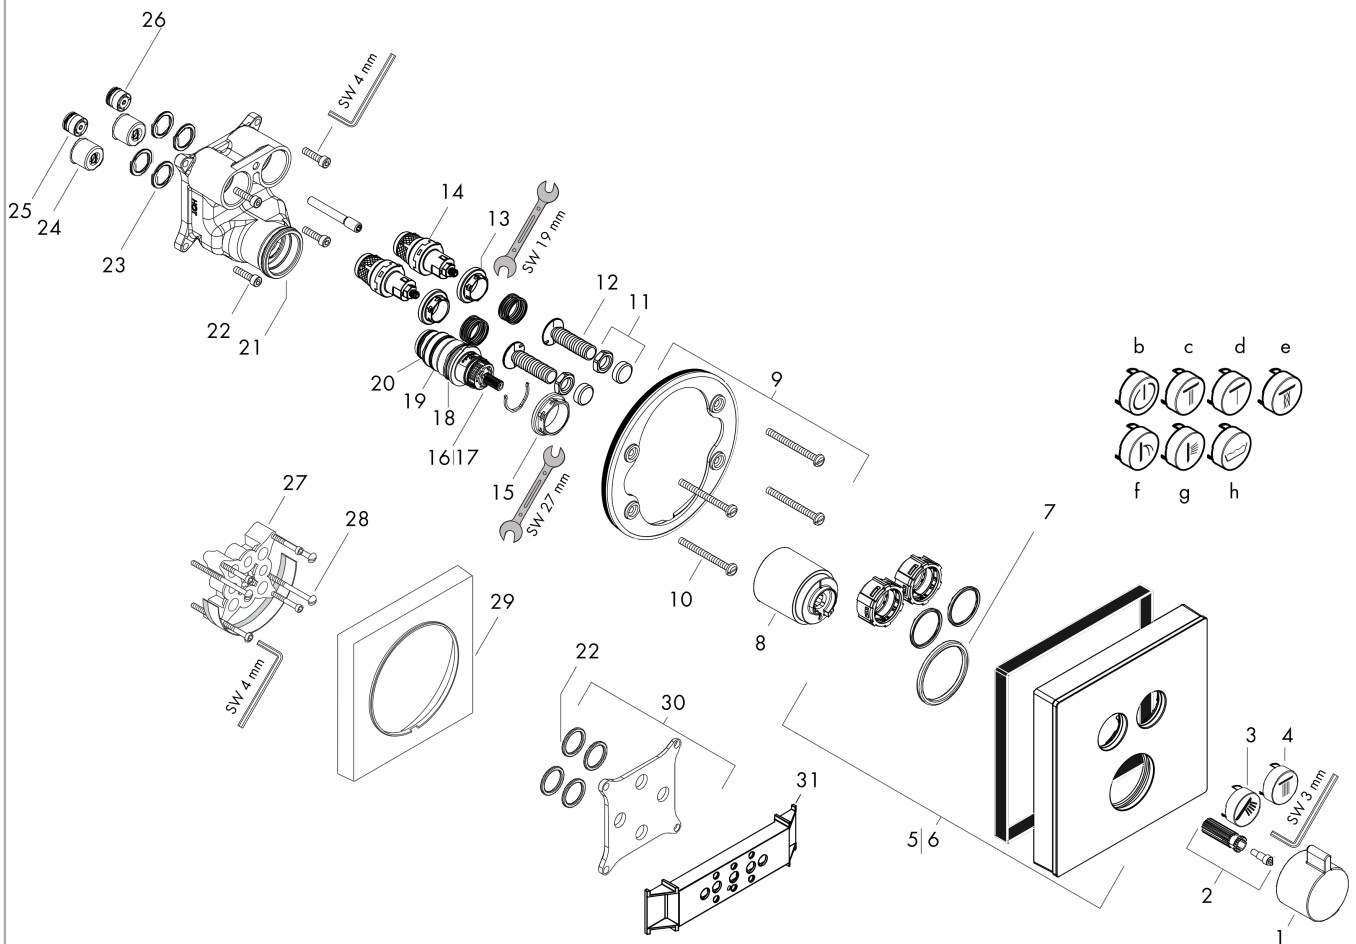

ShowerSelect Glass
Thermostatic mixer for concealed installation for 2 outlets
Finish: **White/ Chrome** Art. no. : **15738400**

Exploded Drawing

Year of production: >07/15

ShowerSelect Glass
Thermostatic mixer for concealed installation for 2 outlets
Finish: **White/ Chrome** Art. no. : **15738400**

Spare part list

Year of production: >07/15

Pos.	Description	Art. no.	Price	PU
1	handle for thermostat	92215000	-	1
2	handle fixing set	95843000	-	1
3	symbol handshower	92573450	-	1
4	symbol head shower Rain large	92571450	-	1
5	escutcheon 155 / 155 mm	92623400	-	1
6	escutcheon for exchanged connections	92843400	-	1
7	O-ring 44x4	98471000	-	1
8	sleeve	92216000	-	1
9	holder for escutcheon	98793000	-	1
10	set of fixing screws	96454000	-	1
11	nut and flange	92696000	-	1
12	Select-adapter	92219000	-	1
13	nut	98368000	-	1
14	shut off unit	95758000	-	1
15	nut	98913000	-	1
16	thermostat cartridge	98282000	-	1
17	cartridge for exchanged connections	92373000	-	1
18	O-ring 25x2,5	92146000	-	1
19	O-ring 25x1,5	98146000	-	1
20	O-ring 20x1,5	98197000	-	1
21	O-ring 36x2	98156000	-	1
22	set of screws	96525000	-	1
23	O-ring 16x2	98133000	-	1
24	noise reduction	94073000	-	1
25	non return valve (pressure-resistant up to 2 MPa)	92594000	-	1
26	non return valve	97980000	-	1
27	extension 25 mm	13595000	-	1
28	set of fixing screws	97747000	-	1
29	extension 22 mm	13604000	-	1
30	compensation set 1°	95521000	-	1
31	fit-up aid	92540000	-	1
a	concealed item	01800180	-	1
b	symbol ON/OFF	92579450	-	1
c	symbol head shower Rain small	92572450	-	1
d	symbol Mono	92576450	-	1
e	symbol Whirl	92575450	-	1
f	symbol Flood jet	92574450	-	1
g	symbol body shower	92578450	-	1
h	symbol tub	92577450	-	1
i	Grease	90920000	-	1
j	shut off unit (special)	92361000	-	1