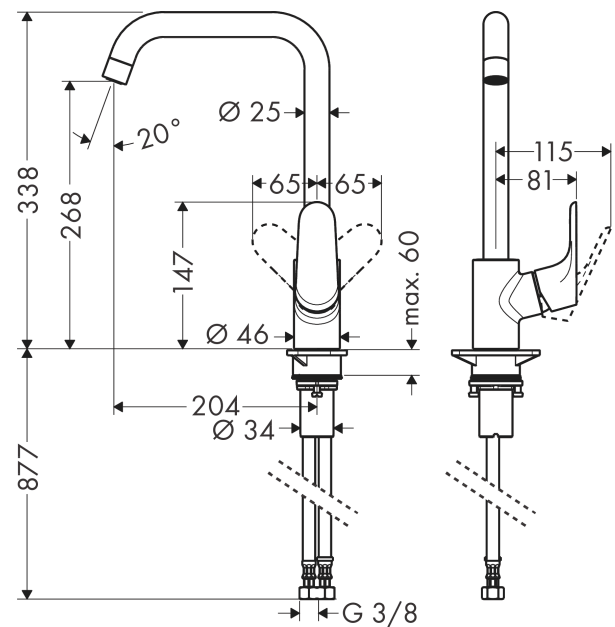

Focus M41

Single lever kitchen mixer 260, single spray mode

Finish: **Stainless Steel Finish** Art. no. : **31820800**

Description

product features

- ComfortZone 260 provides space for greater freedom of movement
- Swivel spout can be adjusted in 3 steps 110°, 150° or 360°
- normal spray
- Maximum flow rate (at 3 bar): 12 l/min
- Operating pressure: min. 1 bar/max. 10 bar
- ceramic cartridge
- 3/8" hose connections
- WRAS 2307027
- WRAS 2307027 - Approval letter 2307027

Article Details

Price excl. VAT

£ 373.80

Technology

Design awards

Certificates / Sustainability

Product image

Scale drawing

Focus M41

Single lever kitchen mixer 260, single spray mode

Finish: **Stainless Steel Finish** Art. no. : **31820800**

Flowchart

Focus M41
Single lever kitchen mixer 260, single spray mode
 Finish: **Stainless Steel Finish** Art. no. : **31820800**

Exploded Drawing

Year of production: >05/11

Focus M41

Single lever kitchen mixer 260, single spray mode

Finish: **Stainless Steel Finish** Art. no. : **31820800**

Spare part list

Year of production: >05/11

Pos.	Description	Art. no.	Price	PU
1	spout cpl.	95822800	-	1
2	sealing set	92646000	-	1
3	set of locating rings (110° / 150°)	98486000	-	1
4	O-Ring 14x2,5	98189000	-	1
5	screw	97662000	-	1
6	axialring	97558000	-	1
7	aerator M22x1 (15 l/min)	95824800	-	1
8	handle	98356800	-	1
9	screw cover	96338000	-	1
10	flange	95498800	-	1
11	nut	97209000	-	1
12	O-Ring 32x2	98193000	-	1
13	cartridge, assy	92730000	-	1
14	locking screw for handle	95140000	-	1
15	seal	95008000	-	1
16	support	97523000	-	1
17	fixing set (Ø 34)	95049000	-	1
18	lever collar	97548000	-	1
19	connection hose 900 mm M8x0,75 G3/8	98758000	-	1
20	sealing set	95581000	-	1
21	O-ring 7x1,5	98422000	-	1
a	set of locating rings (60° / 80°)	92259000	-	1