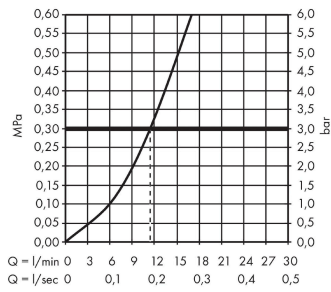

Focus M41

Single lever kitchen mixer 260, single spray mode

Finish: **Stainless Steel Finish** Art. no. : **31820800**

Flowchart