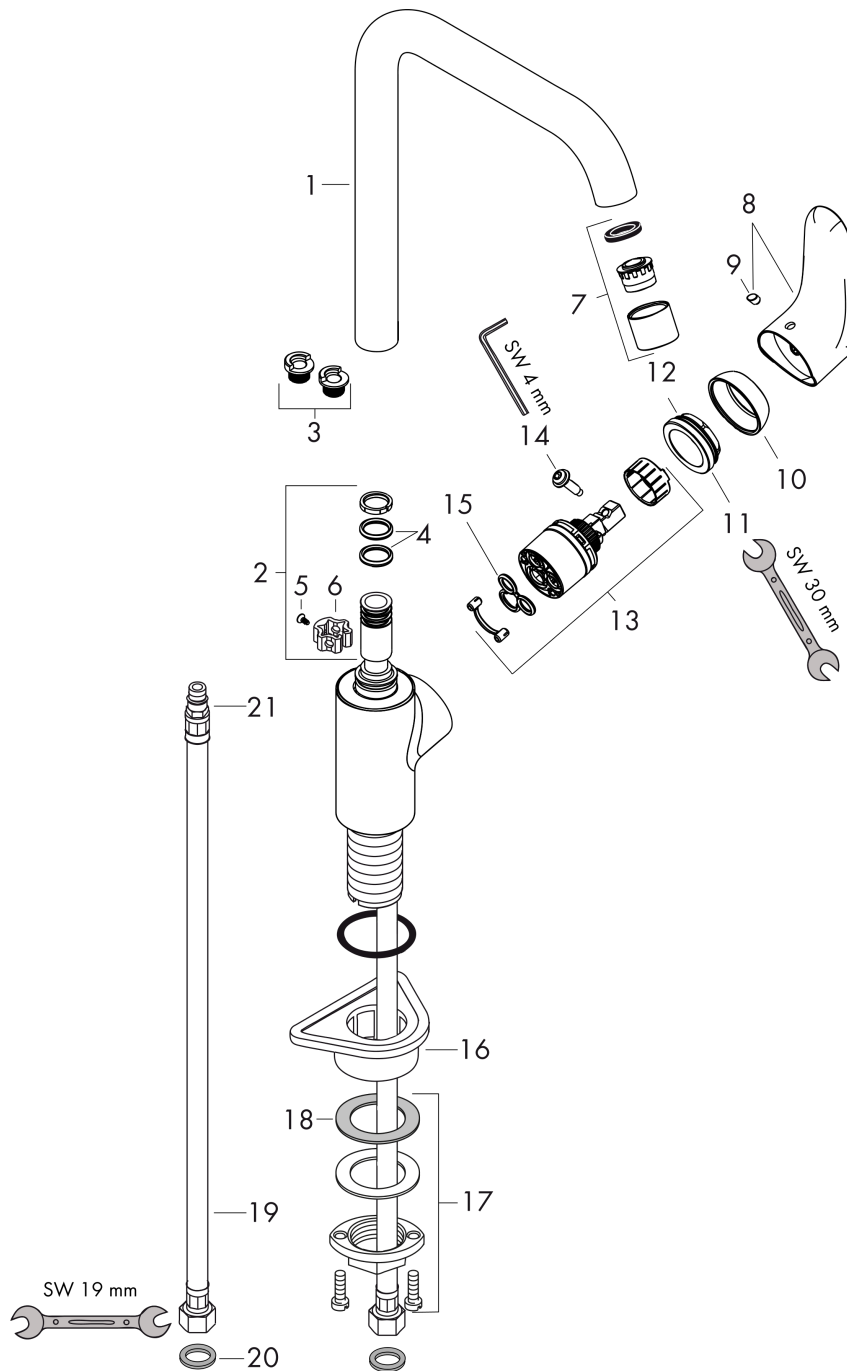

Focus M41

Single lever kitchen mixer 260, single spray mode

Finish: **Stainless Steel Finish** Art. no. : **31820800**

Description

product features

- ComfortZone 260 provides space for greater freedom of movement
- Swivel spout can be adjusted in 3 steps 110°, 150° or 360°
- normal spray
- Maximum flow rate (at 3 bar): 12 l/min
- Operating pressure: min. 1 bar/max. 10 bar
- ceramic cartridge
- 3/8" hose connections
- WRAS 2307027
- WRAS 2307027 - Approval letter 2307027

Focus M41

Single lever kitchen mixer 260, single spray mode

Finish: **Stainless Steel Finish** Art. no. : **31820800**

Flowchart

Focus M41
Single lever kitchen mixer 260, single spray mode
 Finish: **Stainless Steel Finish** Art. no. : **31820800**

Exploded Drawing

Year of production: >05/11

Focus M41

Single lever kitchen mixer 260, single spray mode

Finish: **Stainless Steel Finish** Art. no. : **31820800**

Spare part list

Year of production: >05/11

Pos.	Description	Art. no.	Price	PU
1	spout cpl.	95822800	-	1
2	sealing set	92646000	-	1
3	set of locating rings (110° / 150°)	98486000	-	1
4	O-Ring 14x2,5	98189000	-	1
5	screw	97662000	-	1
6	axialring	97558000	-	1
7	aerator M22x1 (15 l/min)	95824800	-	1
8	handle	98356800	-	1
9	screw cover	96338000	-	1
10	flange	95498800	-	1
11	nut	97209000	-	1
12	O-Ring 32x2	98193000	-	1
13	cartridge, assy	92730000	-	1
14	locking screw for handle	95140000	-	1
15	seal	95008000	-	1
16	support	97523000	-	1
17	fixing set (Ø 34)	95049000	-	1
18	lever collar	97548000	-	1
19	connection hose 900 mm M8x0,75 G3/8	98758000	-	1
20	sealing set	95581000	-	1
21	O-ring 7x1,5	98422000	-	1
a	set of locating rings (60° / 80°)	92259000	-	1