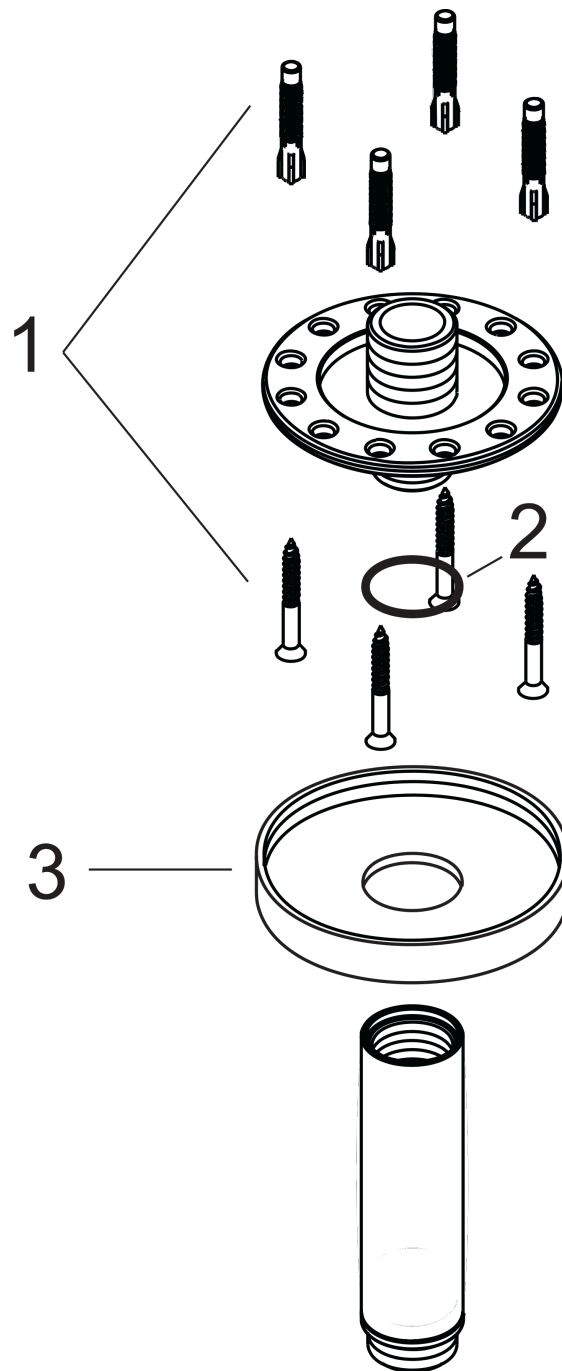

**Ceiling connector 100 mm**Finish: **Chrome** Art. no. : **27418000****Description****product features**

- Length: 100 mm
- Purpose of use: can also be used as an extension
- Material: brass
- Connection type: 3/4"

**Article Details**

Price excl. VAT

£ 325.00

**Product image****Scale drawing**

**Ceiling connector 100 mm**  
 Finish: **Chrome** Art. no. : **27418000**

**Exploded Drawing**

Year of production: **09/04 - 06/22**

**Ceiling connector 100 mm**  
 Finish: **Chrome** Art. no. : **27418000**

**Spare part list**

Year of production: **09/04 - 06/22**

<b>Pos.</b>	<b>Description</b>	<b>Art. no.</b>	<b>Price</b>	<b>PU</b>
1	mounting set	40916000	-	1
2	O-Ring 23x2,5	98183000	-	1
3	escutcheon	98589000	-	1