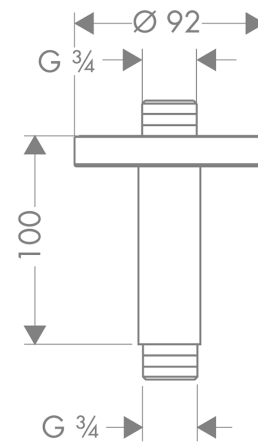

**Ceiling connector 100 mm**Finish: **Chrome** Art. no. : **27418000****Description****product features**

- Length: 100 mm
- Purpose of use: can also be used as an extension
- Material: brass
- Connection type: 3/4"

**Article Details**

Price excl. VAT

£ 325.00

**Product image****Scale drawing**

**Ceiling connector 100 mm**  
 Finish: **Chrome** Art. no. : **27418000**

**Exploded Drawing**

Year of production: **09/04 - 06/22**

**Ceiling connector 100 mm**  
 Finish: **Chrome** Art. no. : **27418000**

**Spare part list**

Year of production: **09/04 - 06/22**

<b>Pos.</b>	<b>Description</b>	<b>Art. no.</b>	<b>Price</b>	<b>PU</b>
1	mounting set	40916000	-	1
2	O-Ring 23x2,5	98183000	-	1
3	escutcheon	98589000	-	1