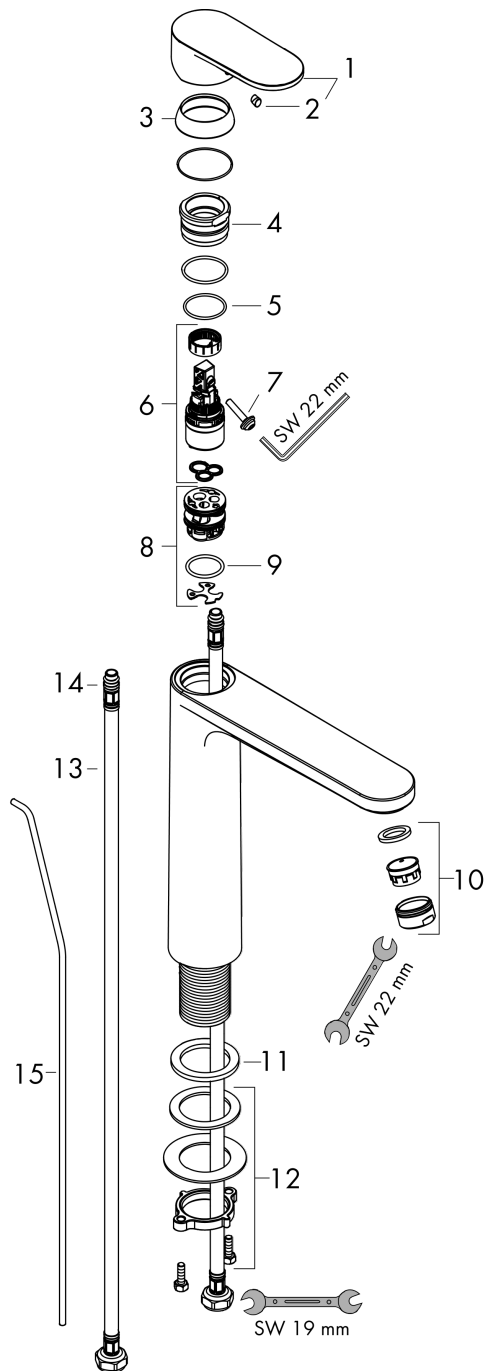

Vernis Blend

Single lever basin mixer 190 with pop-up waste set

Finish: **Matt Black** Art. no. : **71552670**

Description

product features

- Consists of: single lever basin mixer, waste set
- ComfortZone 190 provides space for greater freedom of movement
- spout 169 mm long
- spout height: 190 mm
- Handle variant: Lever
- free-standing installation
- Spray pattern: normal spray
- spray direction can be adjusted to minimise splash back
- Maximum flow rate (at 3 bar): 5 l/min
- Min. operating pressure: 1 bar
- Max. operating pressure: 10 bar
- ceramic cartridge
- pop-up waste set 1¼"
- Material waste set: synthetic
- LEED: 35% reduction - max. 5,4 l/min
- BREEAM: level 5 - max. 5,4 l/min

Article Details

Price excl. VAT

£ 186.70

Technology

Product image

Scale drawing

Vernis Blend
Single lever basin mixer 190 with pop-up waste set
 Finish: **Matt Black** Art. no. : **71552670**

Flowchart

Vernis Blend
Single lever basin mixer 190 with pop-up waste set
 Finish: **Matt Black** Art. no. : **71552670**

Exploded Drawing

Year of production: >07/21

Vernis Blend

Single lever basin mixer 190 with pop-up waste set

Finish: **Matt Black** Art. no. : **71552670**

Spare part list

Year of production: >07/21

Pos.	Description	Art. no.	Price	PU
1	handle	93678670	-	1
2	screw cover	96338000	-	1
3	flange	93680670	-	1
4	nut	93681000	-	1
5	O-ring 24x1,5	98434000	-	1
6	cartridge, assy	97685000	-	1
7	locking screw for handle	95140000	-	1
8	adapter for cartridge	98866000	-	1
9	O-ring 23x2	98398000	-	1
10	aerator swivelling M24x1 (5 l/min)	93834670	-	1
11	seal Ø 42	98722000	-	1
12	fixing set (Ø 32)	13961000	-	1
13	connection hose 600 mm M8x0,75 G3/8	96556000	-	1
14	O-ring 7x1,5	98422000	-	1
15	pull rod	93683000	-	1
a	pop up waste	92168670	-	1