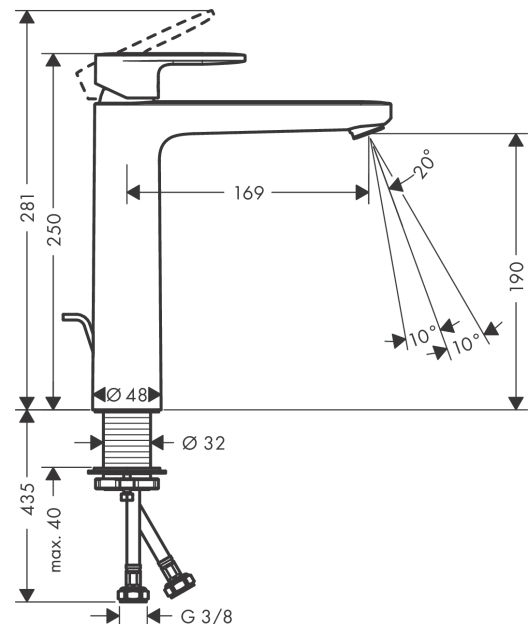

Vernis Blend

Single lever basin mixer 190 with pop-up waste set

Finish: **Matt Black** Art. no. : **71552670**

Description

product features

- Consists of: single lever basin mixer, waste set
- ComfortZone 190 provides space for greater freedom of movement
- spout 169 mm long
- spout height: 190 mm
- Handle variant: Lever
- free-standing installation
- Spray pattern: normal spray
- spray direction can be adjusted to minimise splash back
- Maximum flow rate (at 3 bar): 5 l/min
- Min. operating pressure: 1 bar
- Max. operating pressure: 10 bar
- ceramic cartridge
- pop-up waste set 1¼"
- Material waste set: synthetic
- LEED: 35% reduction - max. 5,4 l/min
- BREEAM: level 5 - max. 5,4 l/min

Article Details

Price excl. VAT

£ 186.70

Technology

Product image

Scale drawing

Vernis Blend
Single lever basin mixer 190 with pop-up waste set
 Finish: **Matt Black** Art. no. : **71552670**

Flowchart

Vernis Blend
Single lever basin mixer 190 with pop-up waste set
 Finish: **Matt Black** Art. no. : **71552670**

Exploded Drawing

Year of production: >07/21

Vernis Blend

Single lever basin mixer 190 with pop-up waste set

Finish: **Matt Black** Art. no. : **71552670**

Spare part list

Year of production: >07/21

Pos.	Description	Art. no.	Price	PU
1	handle	93678670	-	1
2	screw cover	96338000	-	1
3	flange	93680670	-	1
4	nut	93681000	-	1
5	O-ring 24x1,5	98434000	-	1
6	cartridge, assy	97685000	-	1
7	locking screw for handle	95140000	-	1
8	adapter for cartridge	98866000	-	1
9	O-ring 23x2	98398000	-	1
10	aerator swivelling M24x1 (5 l/min)	93834670	-	1
11	seal Ø 42	98722000	-	1
12	fixing set (Ø 32)	13961000	-	1
13	connection hose 600 mm M8x0,75 G3/8	96556000	-	1
14	O-ring 7x1,5	98422000	-	1
15	pull rod	93683000	-	1
a	pop up waste	92168670	-	1