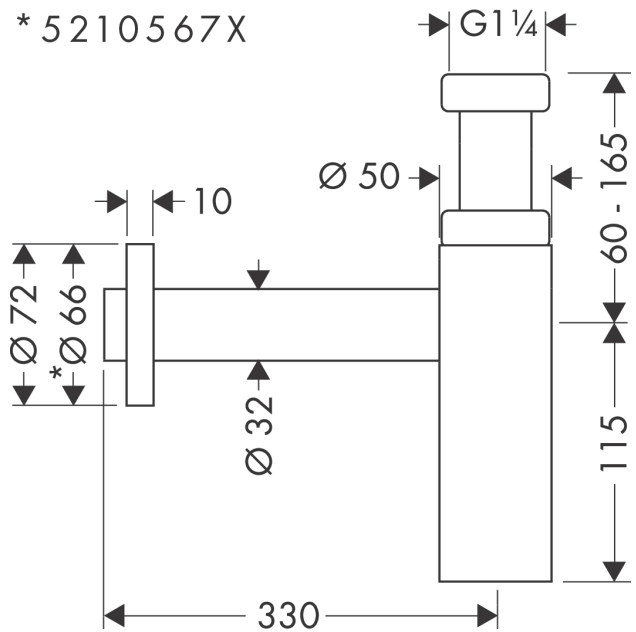

Bottle trap Flowstar S

Finish: **Matt Black** Art. no. : **52105670**

Description

product features

- adjustment distance 60 - 165 mm
- Distance to wall 330 mm
- water seal: 75 mm
- connection dimension entry: 1 1/4"
- Connection dimension: outlet: DN32

Article Details

Price excl. VAT

£ 107.30

Design awards

Product image

Scale drawing

Bottle trap Flowstar S
 Finish: **Matt Black** Art. no. : **52105670**

Exploded Drawing

Year of production: >11/19

Bottle trap Flowstar S
 Finish: **Matt Black** Art. no. : **52105670**

Spare part list

Year of production: >11/19

Pos.	Description	Art. no.	Price	PU
1	seal 1¼"	53971000	-	1
2	sleeve pipe 1¼" 150 mm	96420670	-	1
3	wall pipe 1¼" 500 mm	53493670	-	1
4	escutcheon	96490670	-	1
5	sealed box	96487000	-	1
6	sleeve	96554670	-	1
7	sleeve nut	97702670	-	1
8	plug	97258000	-	1
9	wedge-shaped seal 1¼"	97701000	-	1
10	O-ring 38x2,5	98198000	-	1