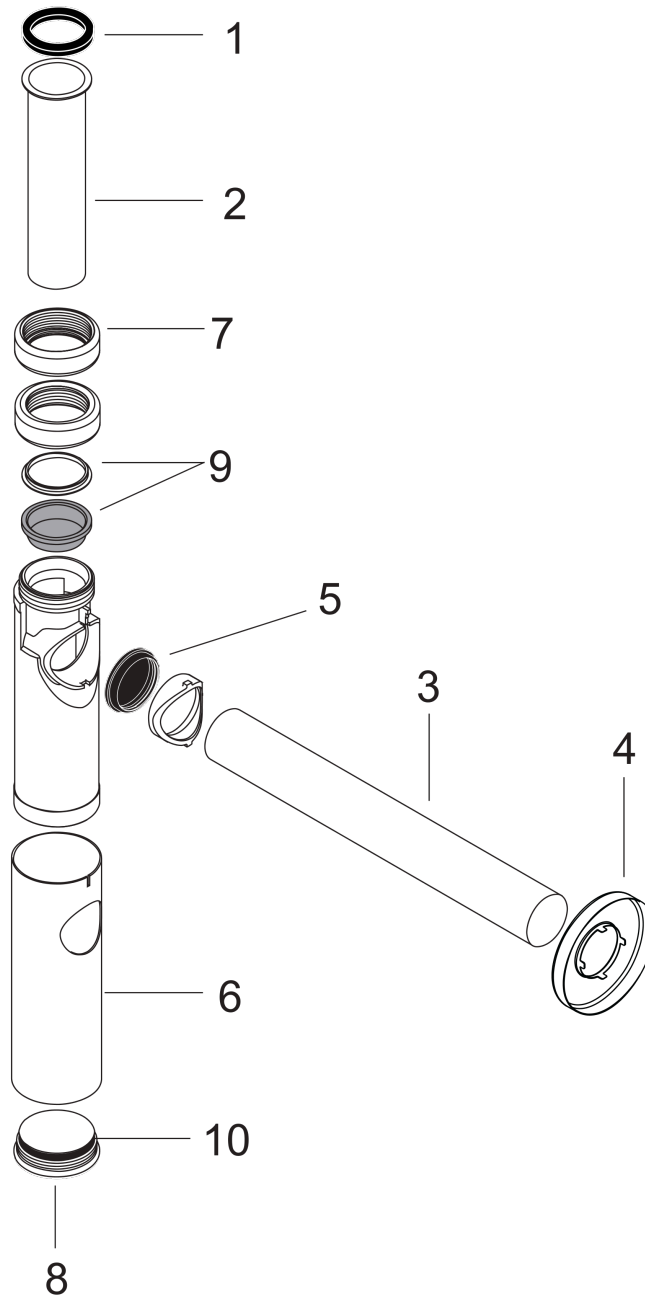

Bottle trap Flowstar S

Finish: **Matt Black** Art. no. : **52105670**

Description

product features

- adjustment distance 60 - 165 mm
- Distance to wall 330 mm
- water seal: 75 mm
- connection dimension entry: 1 1/4"
- Connection dimension: outlet: DN32

Article Details

Price excl. VAT

£ 107.30

Design awards

Product image

Scale drawing

Bottle trap Flowstar S
 Finish: **Matt Black** Art. no. : **52105670**

Exploded Drawing

Year of production: >11/19

Bottle trap Flowstar S
 Finish: **Matt Black** Art. no. : **52105670**

Spare part list

Year of production: >11/19

Pos.	Description	Art. no.	Price	PU
1	seal 1¼"	53971000	-	1
2	sleeve pipe 1¼" 150 mm	96420670	-	1
3	wall pipe 1¼" 500 mm	53493670	-	1
4	escutcheon	96490670	-	1
5	sealed box	96487000	-	1
6	sleeve	96554670	-	1
7	sleeve nut	97702670	-	1
8	plug	97258000	-	1
9	wedge-shaped seal 1¼"	97701000	-	1
10	O-ring 38x2,5	98198000	-	1