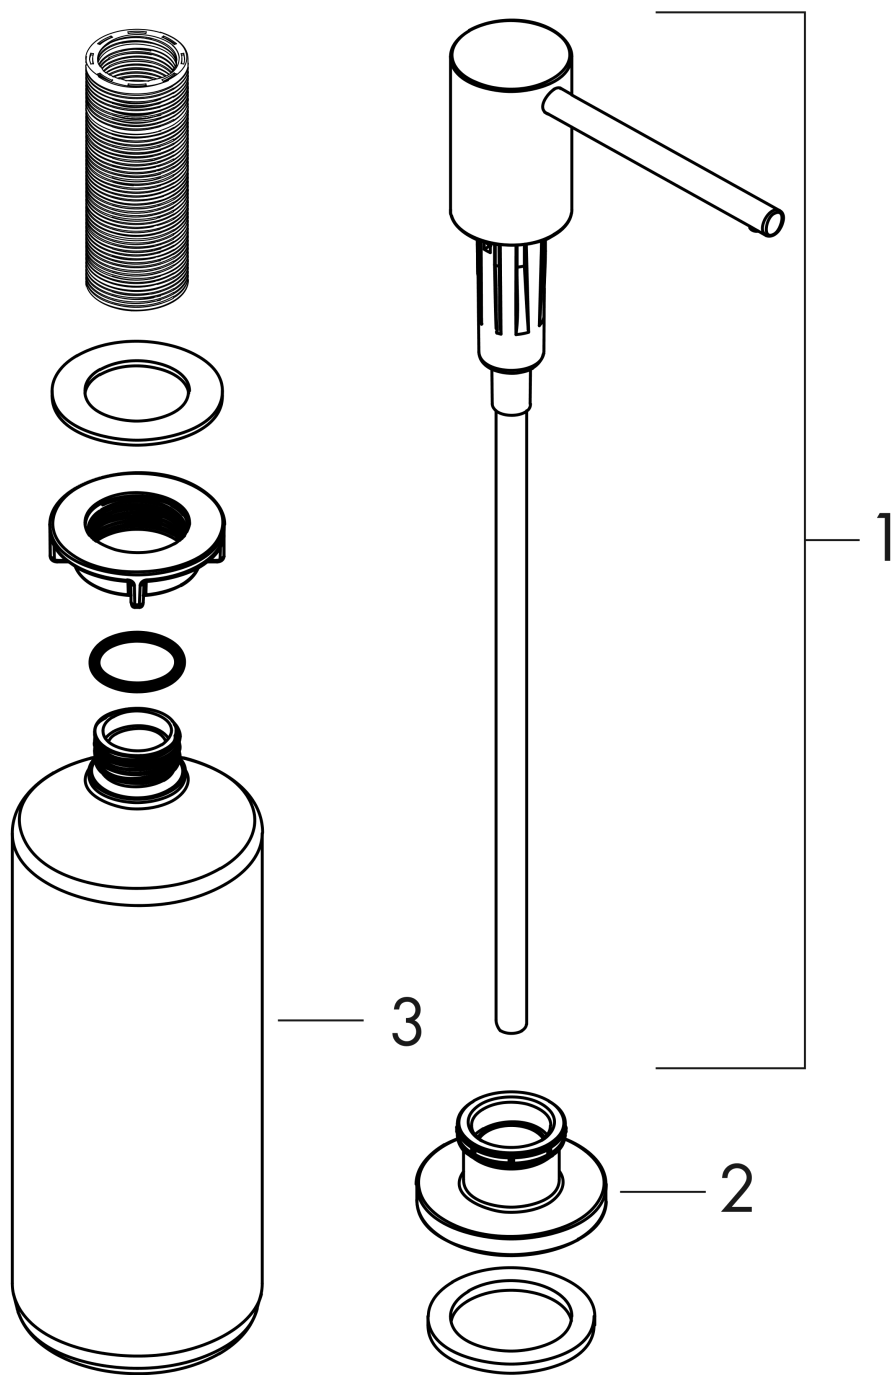

A41 Soap dispenser

Finish: **Chrome** Art. no. : **40438000**

Description

product features

- Suitable for matched design to selected kitchen mixers
- Projection 91 mm
- Material: durable metal construction
- non-corroding outlet pipe
- Filling capacity 500 ml
- Dosage 2 ml
- easy to fill up from the top
- for installation in worktops up to 55 mm
- easy and save installation without tools needed
- mounting hole with 28 - 35 mm diameter needed

Article Details

Price excl. VAT

£ 77.50

Product image

Scale drawing

A41 Soap dispenser

Finish: **Chrome** Art. no. : **40438000**

Exploded Drawing

Year of production: >10/18

A41 Soap dispenser

Finish: **Chrome** Art. no. : **40438000**

Spare part list

Year of production: >**10/18**

Pos.	Description	Art. no.	Price	PU
1	pump	93281000	-	1
2	escutcheon	93282000	-	1
3	bottle for lotion dispenser	93278000	-	1