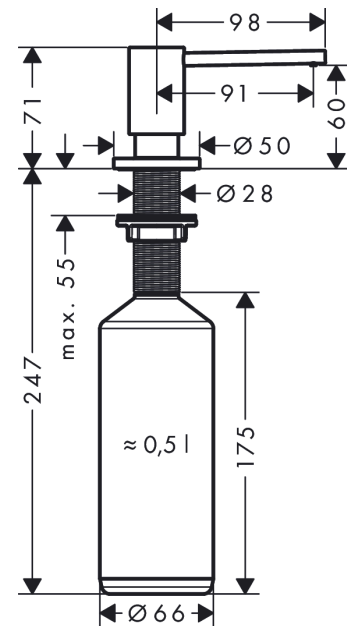

A41 Soap dispenser

Finish: **Chrome** Art. no. : **40438000**

Description

product features

- Suitable for matched design to selected kitchen mixers
- Projection 91 mm
- Material: durable metal construction
- non-corroding outlet pipe
- Filling capacity 500 ml
- Dosage 2 ml
- easy to fill up from the top
- for installation in worktops up to 55 mm
- easy and save installation without tools needed
- mounting hole with 28 - 35 mm diameter needed

Article Details

Price excl. VAT

£ 77.50

Product image

Scale drawing

A41 Soap dispenser

Finish: **Chrome** Art. no. : **40438000**

Exploded Drawing

Year of production: >10/18

A41 Soap dispenser

Finish: **Chrome** Art. no. : **40438000**

Spare part list

Year of production: >**10/18**

Pos.	Description	Art. no.	Price	PU
1	pump	93281000	-	1
2	escutcheon	93282000	-	1
3	bottle for lotion dispenser	93278000	-	1