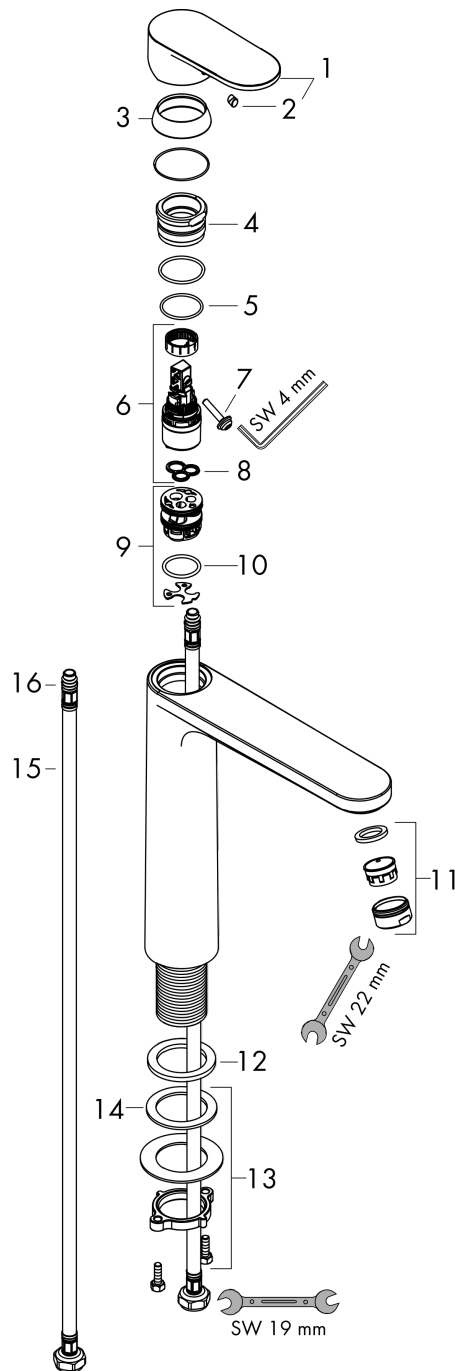

Vernis Blend
Single lever basin mixer 190 without waste set
 Finish: **Chrome** Art. no. : **71582000**

Description

product features

- ComfortZone 190 provides space for greater freedom of movement
- spout 169 mm long
- spout height: 190 mm
- Handle variant: Lever
- free-standing installation
- Spray pattern: normal spray
- spray direction can be adjusted to minimise splash back
- Maximum flow rate (at 3 bar): 5 l/min
- Min. operating pressure: 1 bar
- Max. operating pressure: 10 bar
- ceramic cartridge
- LEED: 35% reduction - max. 5,4 l/min
- BREEAM: level 5 - max. 5,4 l/min

Article Details

Price excl. VAT

£ 125.00

Technology

Product image

Scale drawing

Vernis Blend
Single lever basin mixer 190 without waste set
 Finish: **Chrome** Art. no. : **71582000**

Flowchart

Vernis Blend
Single lever basin mixer 190 without waste set
 Finish: **Chrome** Art. no. : **71582000**

Exploded Drawing

Year of production: >07/21

Vernis Blend
Single lever basin mixer 190 without waste set
 Finish: **Chrome** Art. no. : **71582000**

Spare part list

Year of production: >07/21

Pos.	Description	Art. no.	Price	PU
1	handle	93678000	-	1
2	screw cover	96338000	-	1
3	flange	93680000	-	1
4	nut	93681000	-	1
5	O-ring 24x1,5	98434000	-	1
6	cartridge, assy	97685000	-	1
7	locking screw for handle	95140000	-	1
8	seal	98865000	-	1
9	adapter for cartridge	98866000	-	1
10	O-ring 23x2	98398000	-	1
11	aerator swivelling M24x1 (5 l/min)	93834000	-	1
12	seal	93687000	-	1
13	fixing set (Ø 32)	13961000	-	1
14	lever collar	97548000	-	1
15	connection hose 600 mm M8x0,75 G3/8	96556000	-	1
16	O-ring 7x1,5	98422000	-	1
a	fixation extension 35 mm	13898000	-	1