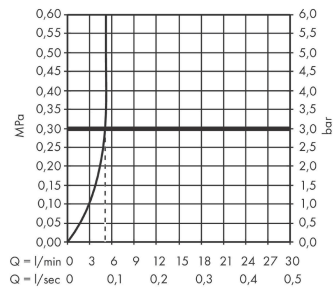

Vernis Blend
Single lever basin mixer 190 without waste set
 Finish: **Chrome** Art. no. : **71582000**

Description

product features

- ComfortZone 190 provides space for greater freedom of movement
- spout 169 mm long
- spout height: 190 mm
- Handle variant: Lever
- free-standing installation
- Spray pattern: normal spray
- spray direction can be adjusted to minimise splash back
- Maximum flow rate (at 3 bar): 5 l/min
- Min. operating pressure: 1 bar
- Max. operating pressure: 10 bar
- ceramic cartridge
- LEED: 35% reduction - max. 5,4 l/min
- BREEAM: level 5 - max. 5,4 l/min

Article Details

Price excl. VAT

£ 125.00

Technology

Product image

Scale drawing

Vernis Blend
Single lever basin mixer 190 without waste set
 Finish: **Chrome** Art. no. : **71582000**

Flowchart