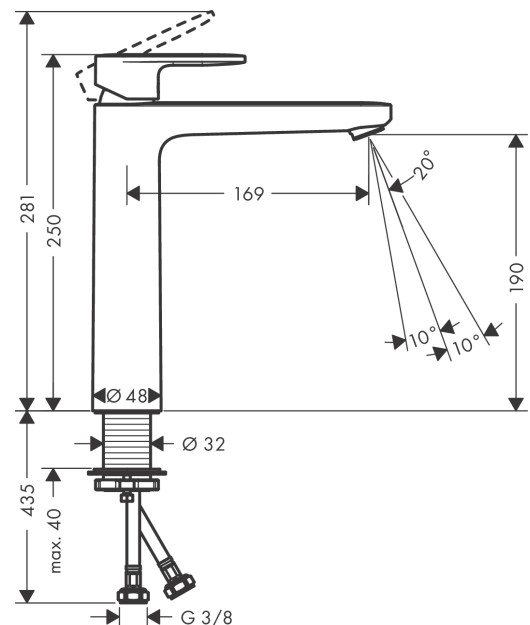

Vernis Blend
Single lever basin mixer 190 without waste set
 Finish: **Chrome** Art. no. : **71582000**

Description

product features

- ComfortZone 190 provides space for greater freedom of movement
- spout 169 mm long
- spout height: 190 mm
- Handle variant: Lever
- free-standing installation
- Spray pattern: normal spray
- spray direction can be adjusted to minimise splash back
- Maximum flow rate (at 3 bar): 5 l/min
- Min. operating pressure: 1 bar
- Max. operating pressure: 10 bar
- ceramic cartridge
- LEED: 35% reduction - max. 5,4 l/min
- BREEAM: level 5 - max. 5,4 l/min

Article Details

Price excl. VAT

£ 125.00

Technology

Product image

Scale drawing

Vernis Blend
Single lever basin mixer 190 without waste set
 Finish: **Chrome** Art. no. : **71582000**

Flowchart

Vernis Blend
Single lever basin mixer 190 without waste set
 Finish: **Chrome** Art. no. : **71582000**

Exploded Drawing

Year of production: >07/21

Vernis Blend
Single lever basin mixer 190 without waste set
 Finish: **Chrome** Art. no. : **71582000**

Spare part list

Year of production: >07/21

Pos.	Description	Art. no.	Price	PU
1	handle	93678000	-	1
2	screw cover	96338000	-	1
3	flange	93680000	-	1
4	nut	93681000	-	1
5	O-ring 24x1,5	98434000	-	1
6	cartridge, assy	97685000	-	1
7	locking screw for handle	95140000	-	1
8	seal	98865000	-	1
9	adapter for cartridge	98866000	-	1
10	O-ring 23x2	98398000	-	1
11	aerator swivelling M24x1 (5 l/min)	93834000	-	1
12	seal	93687000	-	1
13	fixing set (Ø 32)	13961000	-	1
14	lever collar	97548000	-	1
15	connection hose 600 mm M8x0,75 G3/8	96556000	-	1
16	O-ring 7x1,5	98422000	-	1
a	fixation extension 35 mm	13898000	-	1