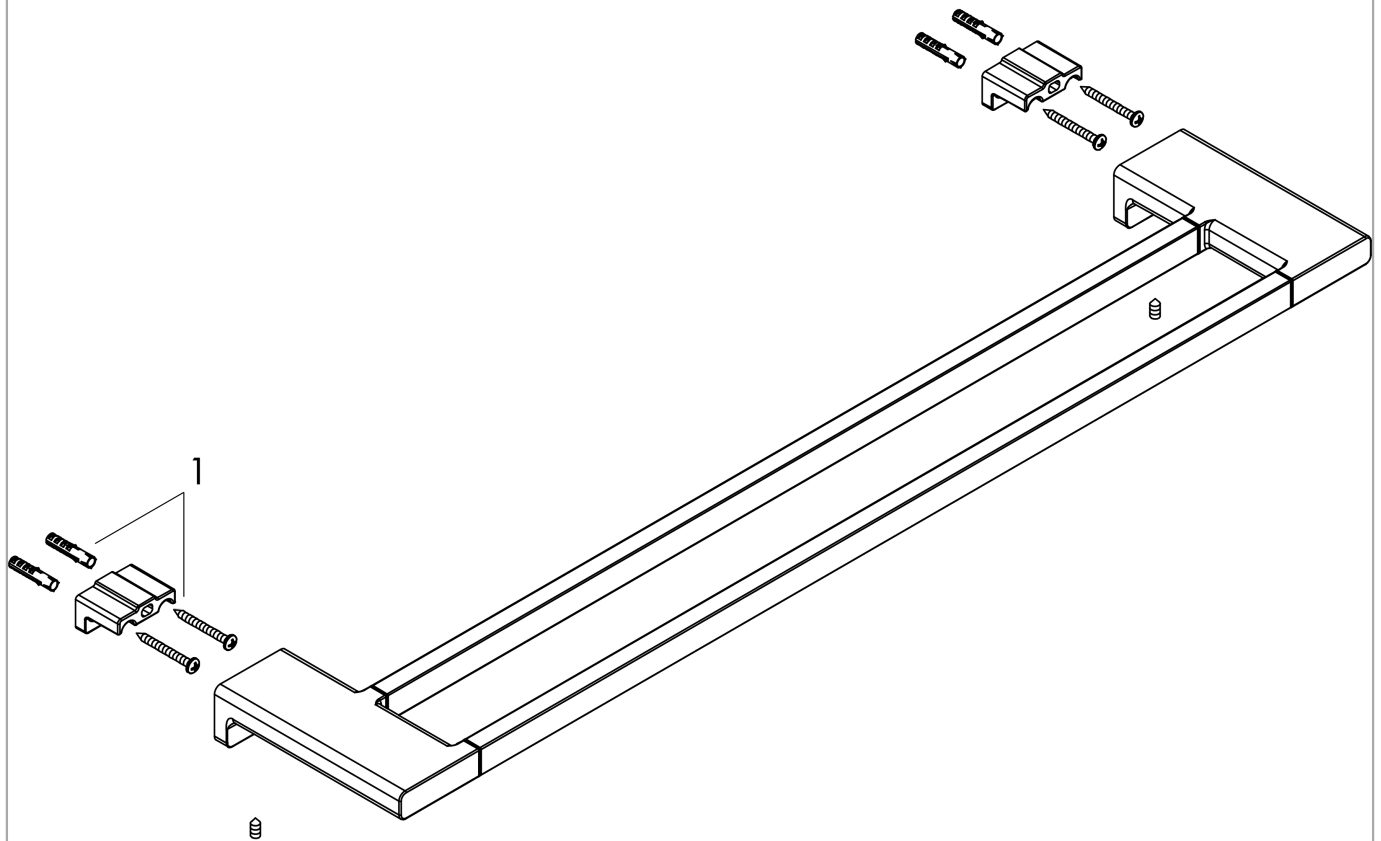

### product features

- wall-mounted
- Material: metal
- holder material: metal
- Length: 648 mm
- with mounting material
- Drilling distance: 626 mm
- Diameter drill hole: 6 mm
- concealed fastening

## Scale drawing

**AddStoris**  
**Double bath towel rail**  
Finish: **Matt Black** Art. no. : **41743670**

**Exploded Drawing**

Year of production: >04/21

**AddStoris**  
**Double bath towel rail**  
 Finish: **Matt Black** Art. no. : **41743670**