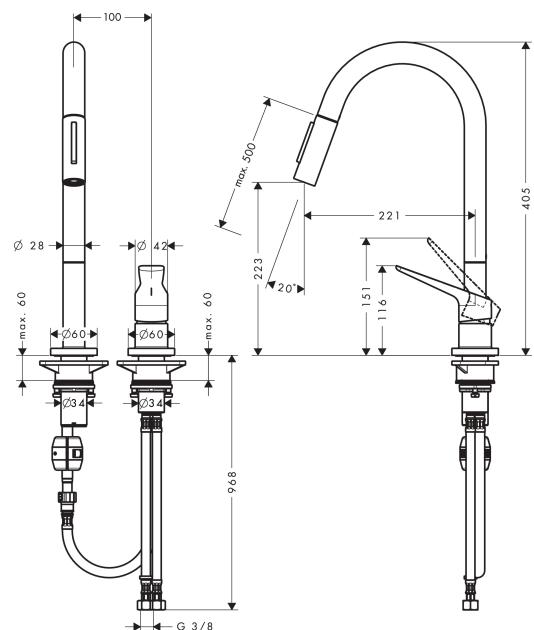

AXOR Citterio M
2-hole single lever kitchen mixer 220 with pull-out spray
 Finish: **Chrome** Article Number: **34822000**

product features

- ComfortZone 220
- swivel range adjustable in 2 steps to 110° or 150°
- shower spray, laminar spray
- lockable shower spray, spray returns through pressing spray diverter
- MagFit magnetic shower support
- quick connect hose
- connection dimension: DN15
- maximum flow rate at 3 bar: 9 l/min
- ceramic cartridge
- connection type: G 3/8 connections
- temperature limitation adjustable
- integrated non-return valve
- suitable for continuous flow water heaters
- extension length up to 50 cm

Technology

Product image

Scale drawing

AXOR Citterio M
2-hole single lever kitchen mixer 220 with pull-out spray
 Finish: **Chrome** Article Number: **34822000**

Flowchart

AXOR Citterio M
2-hole single lever kitchen mixer 220 with pull-out spray
 Finish: **Chrome** Article Number: **34822000**

Exploded Drawing

Year of production: >10/17

AXOR Citterio M
2-hole single lever kitchen mixer 220 with pull-out spray
 Finish: **Chrome** Article Number: **34822000**

Spare part list

Year of production: >10/17