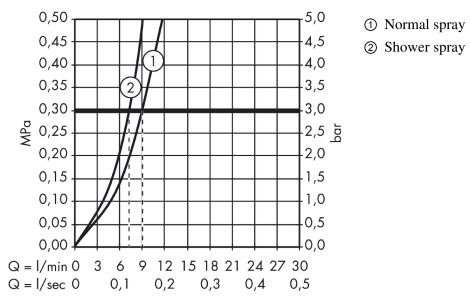

AXOR Citterio M
2-hole single lever kitchen mixer 220 with pull-out spray
 Finish: **Chrome** Article Number: **34822000**

product features

- ComfortZone 220
- swivel range adjustable in 2 steps to 110° or 150°
- shower spray, laminar spray
- lockable shower spray, spray returns through pressing spray diverter
- MagFit magnetic shower support
- quick connect hose
- connection dimension: DN15
- maximum flow rate at 3 bar: 9 l/min
- ceramic cartridge
- connection type: G 3/8 connections
- temperature limitation adjustable
- integrated non-return valve
- suitable for continuous flow water heaters
- extension length up to 50 cm

Technology

Product image

Scale drawing

AXOR Citterio M
2-hole single lever kitchen mixer 220 with pull-out spray
 Finish: **Chrome** Article Number: **34822000**

Flowchart

AXOR Citterio M
2-hole single lever kitchen mixer 220 with pull-out spray
 Finish: **Chrome** Article Number: **34822000**