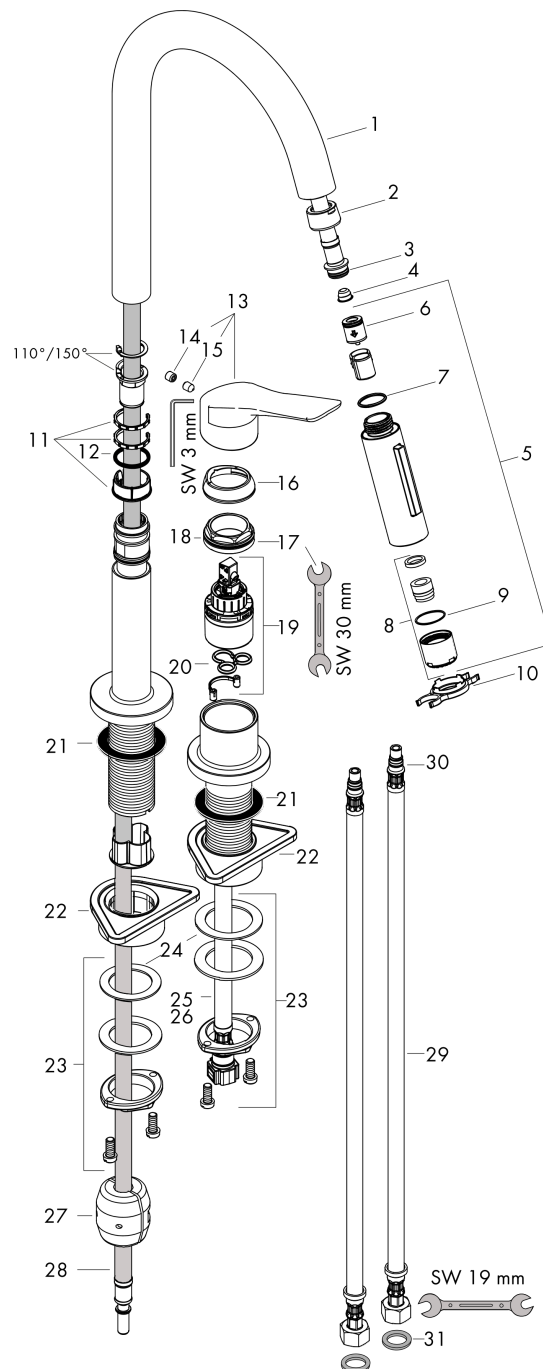

AXOR Citterio M
2-hole single lever kitchen mixer 220 with pull-out spray
 Finish: **Chrome** Article Number: **34822000**

product features

- ComfortZone 220
- swivel range adjustable in 2 steps to 110° or 150°
- shower spray, laminar spray
- lockable shower spray, spray returns through pressing spray diverter
- MagFit magnetic shower support
- quick connect hose
- connection dimension: DN15
- maximum flow rate at 3 bar: 9 l/min
- ceramic cartridge
- connection type: G 3/8 connections
- temperature limitation adjustable
- integrated non-return valve
- suitable for continuous flow water heaters
- extension length up to 50 cm

Technology

Product image

Scale drawing

AXOR Citterio M
2-hole single lever kitchen mixer 220 with pull-out spray
 Finish: **Chrome** Article Number: **34822000**

Flowchart

AXOR Citterio M
2-hole single lever kitchen mixer 220 with pull-out spray
 Finish: **Chrome** Article Number: **34822000**

Exploded Drawing

Year of production: >10/17

AXOR Citterio M
2-hole single lever kitchen mixer 220 with pull-out spray
 Finish: **Chrome** Article Number: **34822000**

Spare part list

Year of production: >10/17