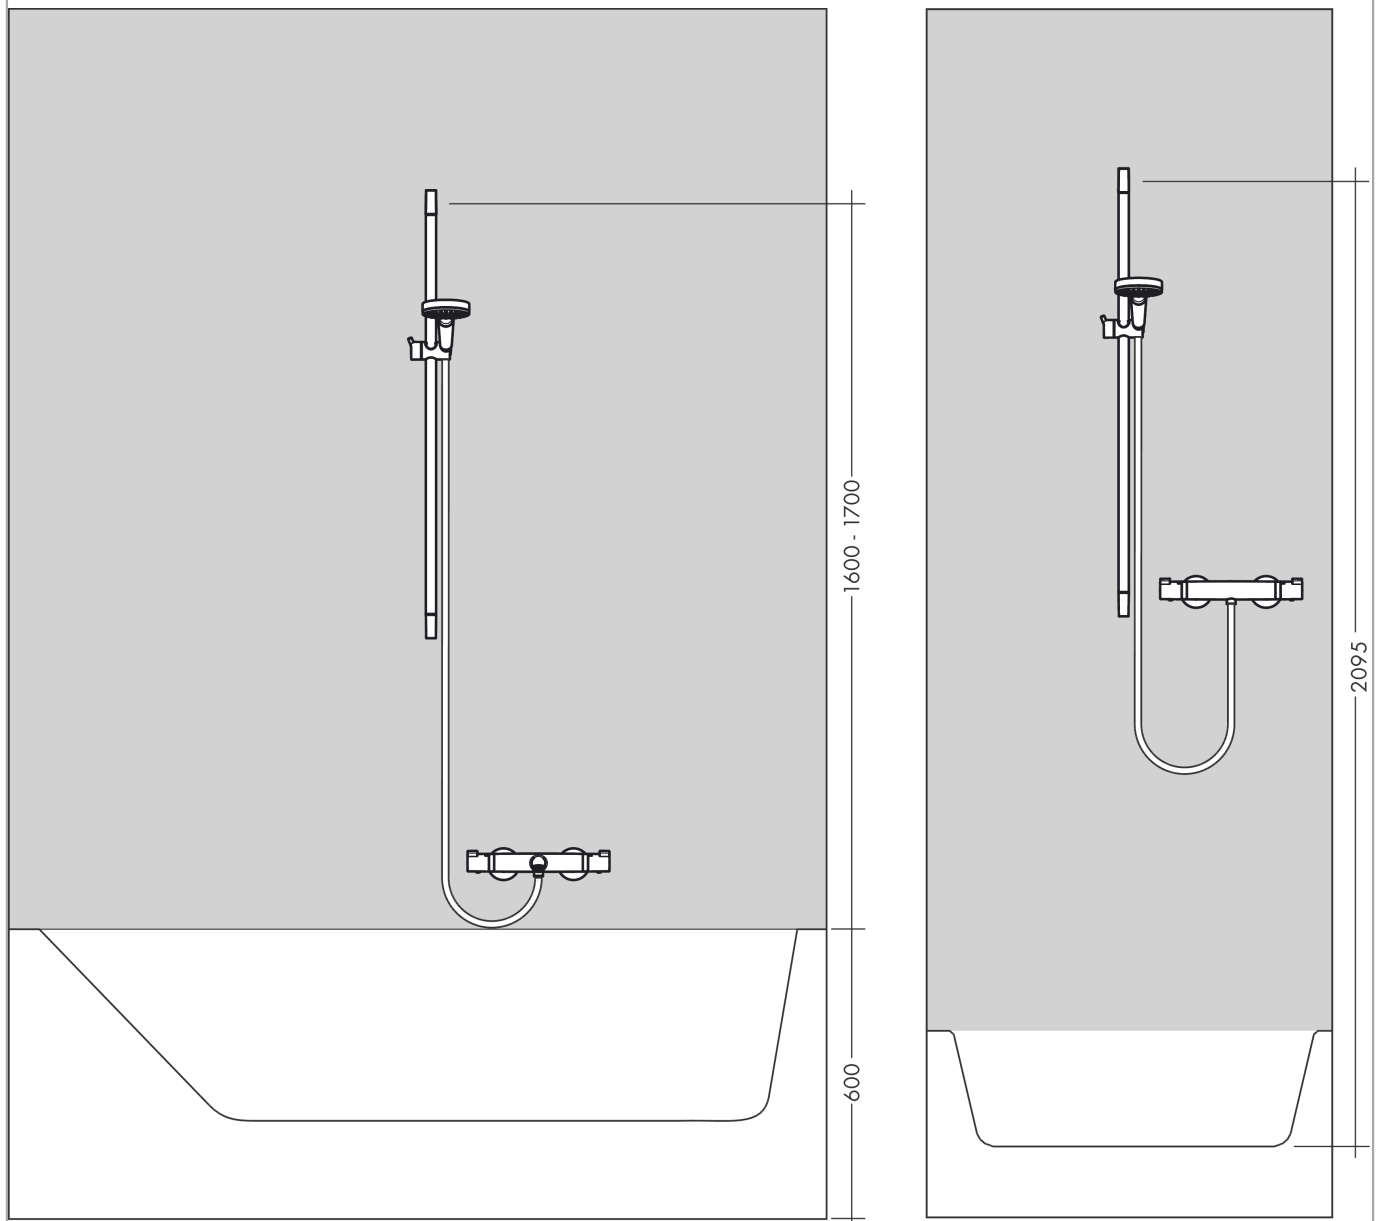

#### product features

- Consists of: hand shower, shower bar, shower hose, slider
- Shower head size: 100 mm
- Spray pattern: Rain
- hand shower holder inclination angle can be adjusted by 45°
- maximum flow rate 14 l/min at 3 bar
- Operating pressure: min. 1 bar/max. 6 bar
- Wall-mounted: screw fixing
- Wall supports: plastic
- Profile pipe: round
- Shower bar diameter: 22 mm
- drilling distance 625 mm
- pivot connector prevents hose from tangling
- Noise class: I
- WRAS 2301046
- WRAS 2301046 - Approval letter 2301046

### Scale drawing

**Crometta**  
**Shower set 100 1jet with shower rail 65 cm**  
 Finish: **White/ Chrome** Art. no. : **26533400**

**Flowchart**

The consumption was measured in combination with the appropriate fittings (thermostat/mixer/ in-wall valve) to reflect actual application in practice.

**Crometta**  
**Shower set 100 1jet with shower rail 65 cm**  
 Finish: **White/ Chrome** Art. no. : **26533400**

Installation examples

**Crometta**  
**Shower set 100 1jet with shower rail 65 cm**  
 Finish: **White/ Chrome** Art. no. : **26533400**

**Exploded Drawing**

Year of production: >11/21

**Crometta**  
**Shower set 100 1jet with shower rail 65 cm**  
 Finish: **White/ Chrome** Art. no. : **26533400**

**Spare part list**

Year of production: >11/21