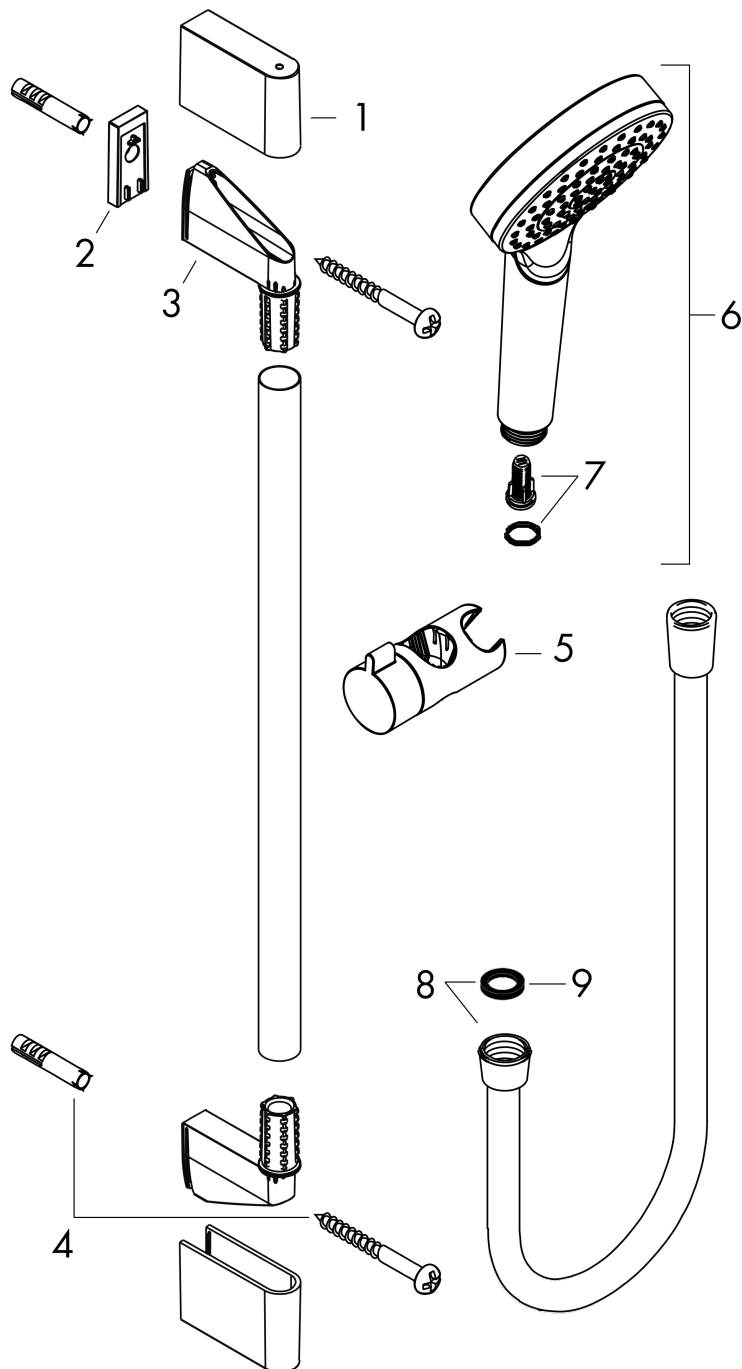

#### product features

- Consists of: hand shower, shower bar, shower hose, slider
- Shower head size: 100 mm
- Spray pattern: Rain
- hand shower holder inclination angle can be adjusted by 45°
- maximum flow rate 14 l/min at 3 bar
- Operating pressure: min. 1 bar/max. 6 bar
- Wall-mounted: screw fixing
- Wall supports: plastic
- Profile pipe: round
- Shower bar diameter: 22 mm
- drilling distance 625 mm
- pivot connector prevents hose from tangling
- Noise class: I
- WRAS 2301046
- WRAS 2301046 - Approval letter 2301046

### Scale drawing

**Crometta**  
**Shower set 100 1jet with shower rail 65 cm**  
 Finish: **White/ Chrome** Art. no. : **26533400**

**Flowchart**

The consumption was measured in combination with the appropriate fittings (thermostat/mixer/ in-wall valve) to reflect actual application in practice.

**Crometta**  
**Shower set 100 1jet with shower rail 65 cm**  
 Finish: **White/ Chrome** Art. no. : **26533400**

Installation examples

**Crometta**  
**Shower set 100 1jet with shower rail 65 cm**  
 Finish: **White/ Chrome** Art. no. : **26533400**

**Exploded Drawing**

Year of production: >11/21

**Crometta**  
**Shower set 100 1jet with shower rail 65 cm**  
 Finish: **White/ Chrome** Art. no. : **26533400**

**Spare part list**

Year of production: >11/21