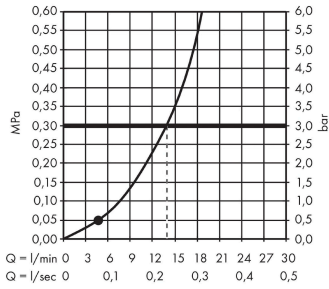

### Scale drawing

**Crometta**  
**Shower set 100 1jet with shower rail 65 cm**  
 Finish: **White/ Chrome** Art. no. : **26533400**

**Flowchart**

The consumption was measured in combination with the appropriate fittings (thermostat/mixer/ in-wall valve) to reflect actual application in practice.