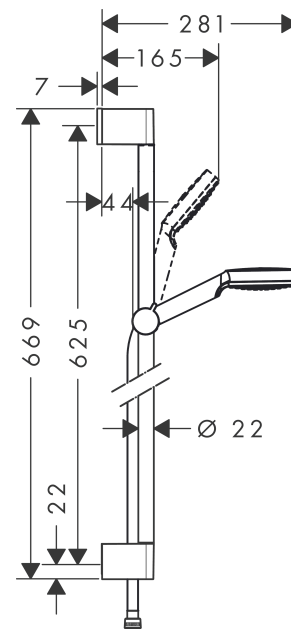

#### product features

- Consists of: hand shower, shower bar, shower hose, slider
- Shower head size: 100 mm
- Spray pattern: Rain
- hand shower holder inclination angle can be adjusted by 45°
- maximum flow rate 14 l/min at 3 bar
- Operating pressure: min. 1 bar/max. 6 bar
- Wall-mounted: screw fixing
- Wall supports: plastic
- Profile pipe: round
- Shower bar diameter: 22 mm
- drilling distance 625 mm
- pivot connector prevents hose from tangling
- Noise class: I
- WRAS 2301046
- WRAS 2301046 - Approval letter 2301046

### Scale drawing

**Crometta**  
**Shower set 100 1jet with shower rail 65 cm**  
 Finish: **White/ Chrome** Art. no. : **26533400**

**Flowchart**

The consumption was measured in combination with the appropriate fittings (thermostat/mixer/ in-wall valve) to reflect actual application in practice.

**Crometta**  
**Shower set 100 1jet with shower rail 65 cm**  
 Finish: **White/ Chrome** Art. no. : **26533400**

Installation examples

**Crometta**  
**Shower set 100 1jet with shower rail 65 cm**  
 Finish: **White/ Chrome** Art. no. : **26533400**

**Exploded Drawing**

Year of production: >11/21

**Crometta**  
**Shower set 100 1jet with shower rail 65 cm**  
 Finish: **White/ Chrome** Art. no. : **26533400**

**Spare part list**

Year of production: >11/21