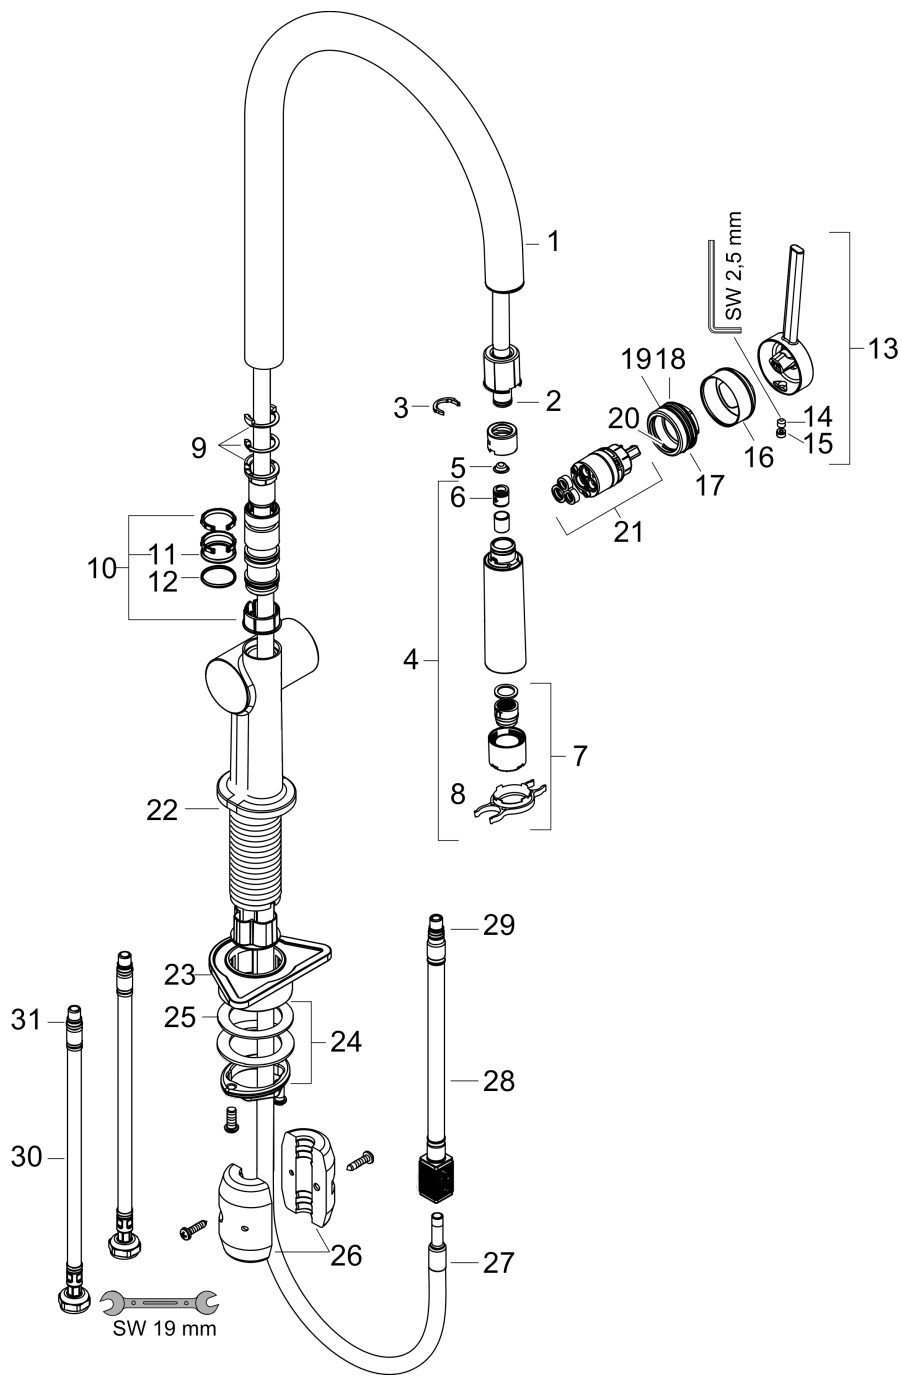

Talis M54

Single lever kitchen mixer 210 with pull-out spray, 2 spray modes

Finish: **Stainless Steel Finish** Art. no. : **72800800**

Description

product features

- ComfortZone 210 provides space for greater freedom of movement
- Swivel spout adjustable in 4 steps 60°, 110°, 150° or 360°
- laminar spray, shower spray
- lockable shower spray, spray returns through pressing spray diverter and spray returns automatically through handle closing
- quick connect hose
- Maximum flow rate (at 3 bar): 8 l/min
- Operating pressure: min. 1 bar/max. 10 bar
- ceramic cartridge
- 3/8" hose connections
- integrated non-return valve
- extension length up to 50 cm
- tap hole with Ø 35 mm required

Talis M54

Single lever kitchen mixer 210 with pull-out spray, 2 spray modes

Finish: **Stainless Steel Finish** Art. no. : **72800800**

Flowchart

Talis M54

Single lever kitchen mixer 210 with pull-out spray, 2 spray modes

Finish: **Stainless Steel Finish** Art. no. : **72800800**

Exploded Drawing

Year of production: >04/20

Talis M54

Single lever kitchen mixer 210 with pull-out spray, 2 spray modes

Finish: **Stainless Steel Finish** Art. no. : **72800800**