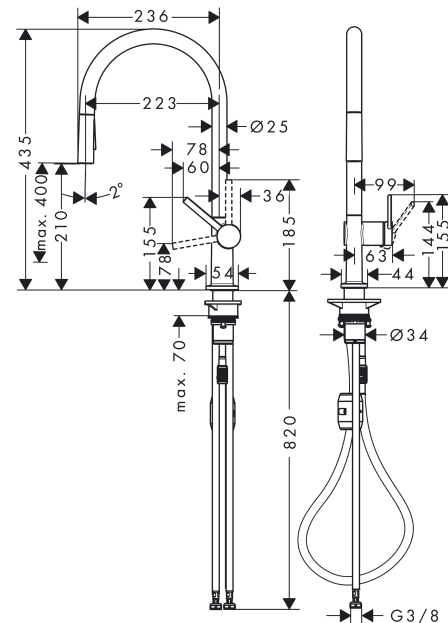

Talis M54

Single lever kitchen mixer 210 with pull-out spray, 2 spray modes

Finish: **Stainless Steel Finish** Art. no. : **72800800**

Description

product features

- ComfortZone 210 provides space for greater freedom of movement
- Swivel spout adjustable in 4 steps 60°, 110°, 150° or 360°
- laminar spray, shower spray
- lockable shower spray, spray returns through pressing spray diverter and spray returns automatically through handle closing
- quick connect hose
- Maximum flow rate (at 3 bar): 8 l/min
- Operating pressure: min. 1 bar/max. 10 bar
- ceramic cartridge
- 3/8" hose connections
- integrated non-return valve
- extension length up to 50 cm
- tap hole with Ø 35 mm required

Talis M54

Single lever kitchen mixer 210 with pull-out spray, 2 spray modes

Finish: **Stainless Steel Finish** Art. no. : **72800800**

Flowchart

Talis M54

Single lever kitchen mixer 210 with pull-out spray, 2 spray modes

Finish: **Stainless Steel Finish** Art. no. : **72800800**

Exploded Drawing

Year of production: >04/20

Talis M54

Single lever kitchen mixer 210 with pull-out spray, 2 spray modes

Finish: **Stainless Steel Finish** Art. no. : **72800800**