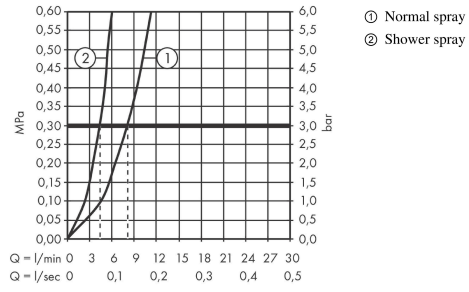

Talis M54

Single lever kitchen mixer 210 with pull-out spray, 2 spray modes

Finish: **Stainless Steel Finish** Art. no. : **72800800**

Flowchart