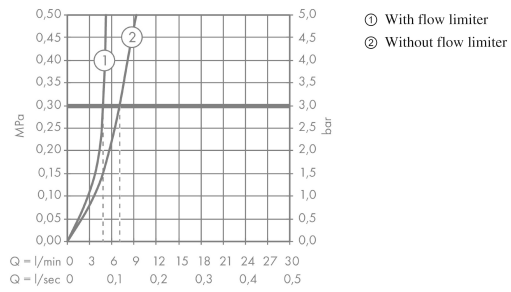

Talis E

Single lever basin mixer 240 without waste

Finish: **Brushed Black Chrome** Art. no. : **71717340**

Flowchart