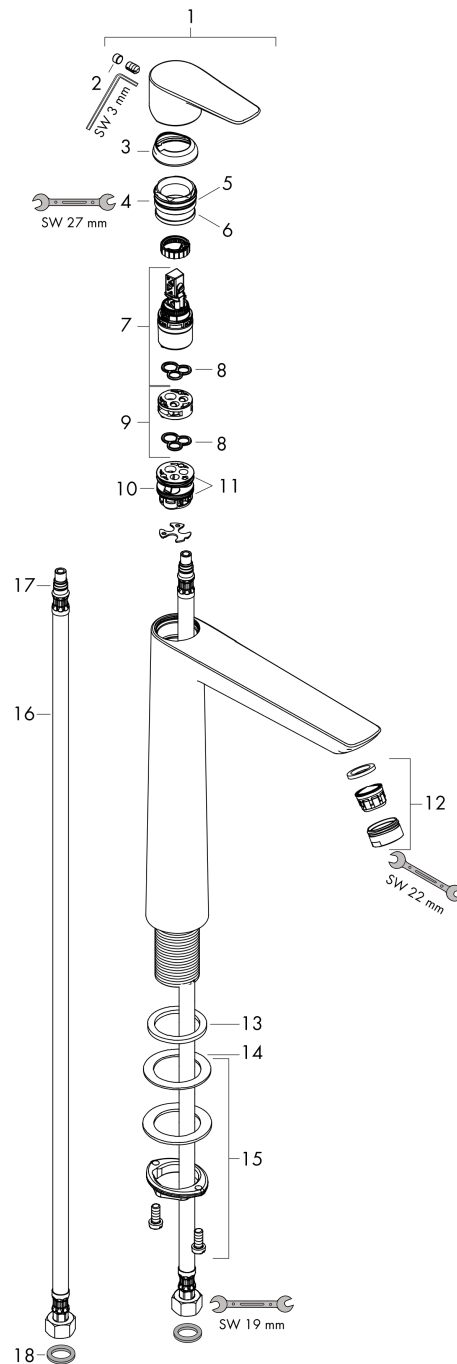

Talis E

Single lever basin mixer 240 without waste

Finish: **Brushed Black Chrome** Art. no. : **71717340**

Description

product features

- ComfortZone 240 provides space for greater freedom of movement
- spout 183 mm long
- spout height: 234 mm
- Handle variant: Lever
- free-standing installation
- Spray pattern: normal spray
- Maximum flow rate (at 3 bar): 5 l/min
- ceramic cartridge
- QuickClean technology for easy limescale removal
- winner of the iF product design award 2016
- WRAS 2201041
- WRAS 2201041 - Approval letter

Talis E

Single lever basin mixer 240 without waste

Finish: **Brushed Black Chrome** Art. no. : **71717340**

Flowchart

Talis E
Single lever basin mixer 240 without waste
 Finish: **Brushed Black Chrome** Art. no. : **71717340**

Exploded Drawing

Year of production: >06/20

Talis E

Single lever basin mixer 240 without waste

Finish: **Brushed Black Chrome** Art. no. : **71717340**

Spare part list

Year of production: >06/20

Pos.	Description	Art. no.	Price	PU
1	handle	92687340	-	1
2	screw cover	95704000	-	1
3	flange	92625340	-	1
4	nut	92689000	-	1
5	O-ring 25x1,5	98146000	-	1
6	O-ring 27x1,5	92527000	-	1
7	cartridge, assy	97685000	-	1
8	seal	98865000	-	1
9	adapter for cartridge	92628000	-	1
10	adapter for cartridge	98866000	-	1
11	O-ring 23x2	98398000	-	1
12	aerator M24x1 (5 l/min)	13185340	-	1
13	flat seal	98749000	-	1
14	lever collar	97548000	-	1
15	fixing set (Ø 32)	13961000	-	1
16	connection hose 600 mm M8x0,75 G3/8	96556000	-	1
17	O-ring 7x1,5	98422000	-	1
18	sealing set	95581000	-	1
a	fixation extension 35 mm	13898000	-	1