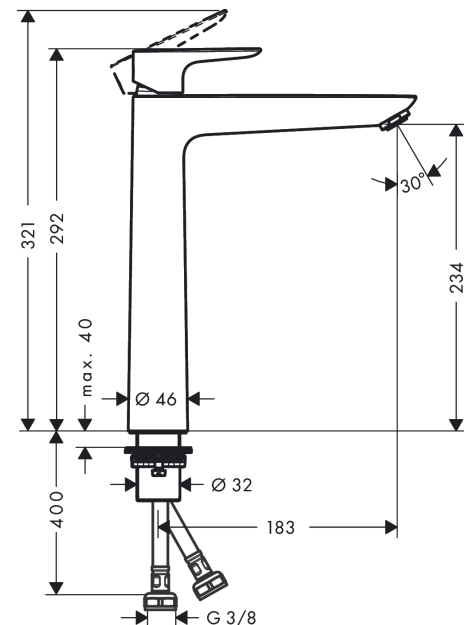

Talis E

Single lever basin mixer 240 without waste

Finish: **Brushed Black Chrome** Art. no. : **71717340**

Description

product features

- ComfortZone 240 provides space for greater freedom of movement
- spout 183 mm long
- spout height: 234 mm
- Handle variant: Lever
- free-standing installation
- Spray pattern: normal spray
- Maximum flow rate (at 3 bar): 5 l/min
- ceramic cartridge
- QuickClean technology for easy limescale removal
- winner of the iF product design award 2016
- WRAS 2201041
- WRAS 2201041 - Approval letter

Article Details

Price excl. VAT

£ 406.20

Technology

Design awards

Certificates / Sustainability

Product image

Scale drawing

Talis E

Single lever basin mixer 240 without waste

Finish: **Brushed Black Chrome** Art. no. : **71717340**

Flowchart

Talis E
Single lever basin mixer 240 without waste
 Finish: **Brushed Black Chrome** Art. no. : **71717340**

Exploded Drawing

Year of production: >06/20

Talis E

Single lever basin mixer 240 without waste

Finish: **Brushed Black Chrome** Art. no. : **71717340**

Spare part list

Year of production: >06/20

Pos.	Description	Art. no.	Price	PU
1	handle	92687340	-	1
2	screw cover	95704000	-	1
3	flange	92625340	-	1
4	nut	92689000	-	1
5	O-ring 25x1,5	98146000	-	1
6	O-ring 27x1,5	92527000	-	1
7	cartridge, assy	97685000	-	1
8	seal	98865000	-	1
9	adapter for cartridge	92628000	-	1
10	adapter for cartridge	98866000	-	1
11	O-ring 23x2	98398000	-	1
12	aerator M24x1 (5 l/min)	13185340	-	1
13	flat seal	98749000	-	1
14	lever collar	97548000	-	1
15	fixing set (Ø 32)	13961000	-	1
16	connection hose 600 mm M8x0,75 G3/8	96556000	-	1
17	O-ring 7x1,5	98422000	-	1
18	sealing set	95581000	-	1
a	fixation extension 35 mm	13898000	-	1