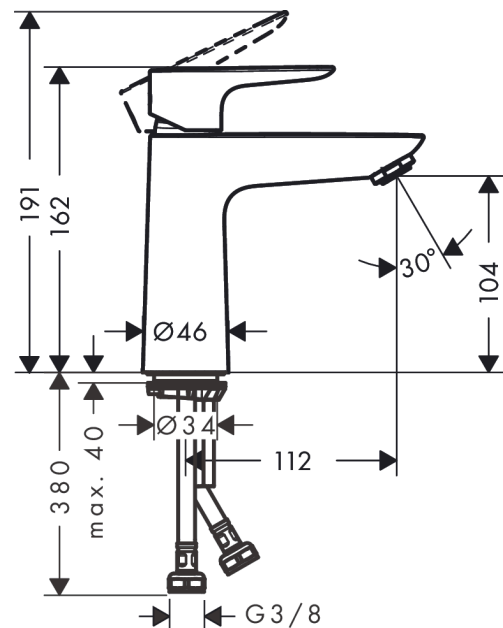

Talis E
Single lever basin mixer 110 with push-open waste
 Finish: **Chrome** Art. no. : **71711000**

Description

product features

- Consists of: single lever basin mixer, waste set
- ComfortZone 110 provides space for greater freedom of movement
- spout 112 mm long
- spout height: 104 mm
- Handle variant: Lever
- free-standing installation
- Spray pattern: normal spray
- Maximum flow rate (at 3 bar): 5 l/min
- ceramic cartridge
- push-open waste set G 1¼
- Material waste set: metal
- QuickClean technology for easy limescale removal
- winner of the iF product design award 2016
- WRAS 2201041
- WRAS 2201041 - Approval letter
- EPD_20220300_Basin_faucets

Article Details

Price excl. VAT £ 162.50

Technology

Certificates / Sustainability

Product image

Scale drawing

Talis E
Single lever basin mixer 110 with push-open waste
 Finish: **Chrome** Art. no. : **71711000**

Flowchart

Talis E
Single lever basin mixer 110 with push-open waste
 Finish: **Chrome** Art. no. : **71711000**

Exploded Drawing

Year of production: >05/17

Talis E
Single lever basin mixer 110 with push-open waste
 Finish: **Chrome** Art. no. : **71711000**

Spare part list

Year of production: >05/17

Pos.	Description	Art. no.	Price	PU
1	handle	92687000	-	1
2	screw cover	95704000	-	1
3	hollow set screw M6x10 DIN 916	96029000	-	1
4	flange	92625000	-	1
5	nut	92689000	-	1
6	O-ring 25x1,5	98146000	-	1
7	O-ring 27x1,5	92527000	-	1
8	cartridge, assy	97685000	-	1
9	seal	98865000	-	1
10	adapter for cartridge	92628000	-	1
11	adapter for cartridge	98866000	-	1
12	O-ring 23x2	98398000	-	1
13	aerator M24x1 (5 l/min)	13185000	-	1
14	screw M8 x 68	97736000	-	1
15	seal	97608000	-	1
16	fixing set	96016000	-	1
17	connection hose 450 mm M8x0,75 G3/8	97206000	-	1
18	O-ring 6,6x1,6	93019000	-	1
a	push-open waste set	50100000	-	1