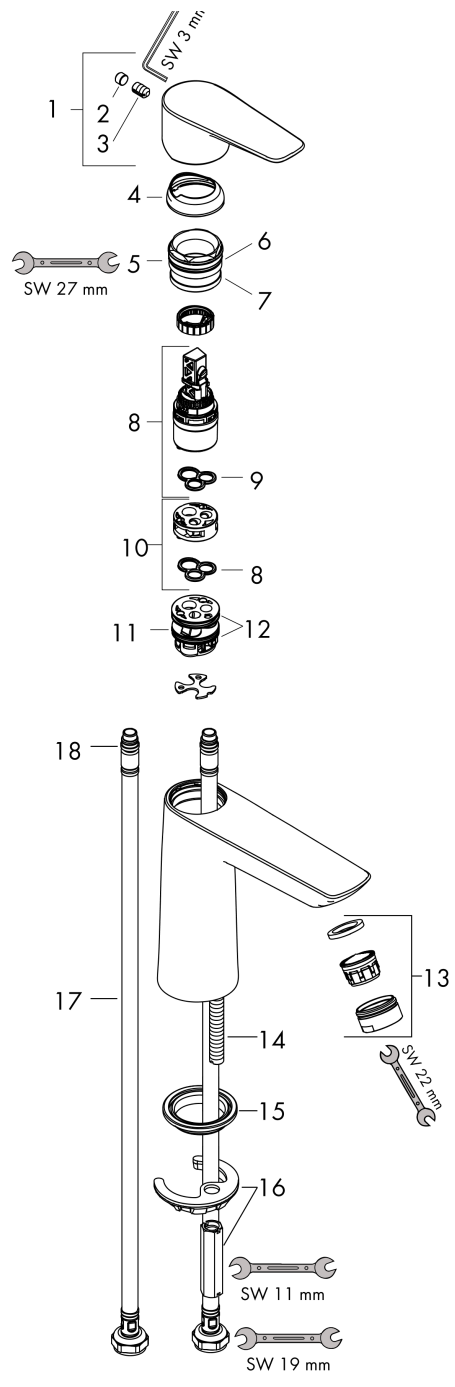

Talis E
Single lever basin mixer 110 with push-open waste
 Finish: **Chrome** Art. no. : **71711000**

Description

product features

- Consists of: single lever basin mixer, waste set
- ComfortZone 110 provides space for greater freedom of movement
- spout 112 mm long
- spout height: 104 mm
- Handle variant: Lever
- free-standing installation
- Spray pattern: normal spray
- Maximum flow rate (at 3 bar): 5 l/min
- ceramic cartridge
- push-open waste set G 1¼
- Material waste set: metal
- QuickClean technology for easy limescale removal
- winner of the iF product design award 2016
- WRAS 2201041
- WRAS 2201041 - Approval letter
- EPD_20220300_Basin_faucets

Article Details

Price excl. VAT £ 162.50

Technology

Certificates / Sustainability

Product image

Scale drawing

Talis E
Single lever basin mixer 110 with push-open waste
 Finish: **Chrome** Art. no. : **71711000**

Flowchart

Talis E
Single lever basin mixer 110 with push-open waste
 Finish: **Chrome** Art. no. : **71711000**

Exploded Drawing

Year of production: >05/17

Talis E
Single lever basin mixer 110 with push-open waste
 Finish: **Chrome** Art. no. : **71711000**

Spare part list

Year of production: >05/17

Pos.	Description	Art. no.	Price	PU
1	handle	92687000	-	1
2	screw cover	95704000	-	1
3	hollow set screw M6x10 DIN 916	96029000	-	1
4	flange	92625000	-	1
5	nut	92689000	-	1
6	O-ring 25x1,5	98146000	-	1
7	O-ring 27x1,5	92527000	-	1
8	cartridge, assy	97685000	-	1
9	seal	98865000	-	1
10	adapter for cartridge	92628000	-	1
11	adapter for cartridge	98866000	-	1
12	O-ring 23x2	98398000	-	1
13	aerator M24x1 (5 l/min)	13185000	-	1
14	screw M8 x 68	97736000	-	1
15	seal	97608000	-	1
16	fixing set	96016000	-	1
17	connection hose 450 mm M8x0,75 G3/8	97206000	-	1
18	O-ring 6,6x1,6	93019000	-	1
a	push-open waste set	50100000	-	1