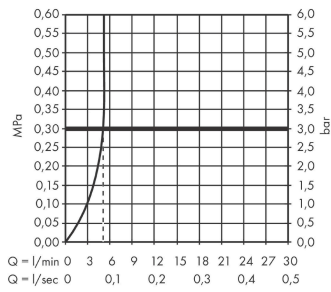

Talis E
Single lever basin mixer 110 with push-open waste
 Finish: **Chrome** Art. no. : **71711000**

Description

product features

- Consists of: single lever basin mixer, waste set
- ComfortZone 110 provides space for greater freedom of movement
- spout 112 mm long
- spout height: 104 mm
- Handle variant: Lever
- free-standing installation
- Spray pattern: normal spray
- Maximum flow rate (at 3 bar): 5 l/min
- ceramic cartridge
- push-open waste set G 1¼
- Material waste set: metal
- QuickClean technology for easy limescale removal
- winner of the iF product design award 2016
- WRAS 2201041
- WRAS 2201041 - Approval letter
- EPD_20220300_Basin_faucets

Article Details

Price excl. VAT £ 162.50

Technology

Certificates / Sustainability

Product image

Scale drawing

Talis E
Single lever basin mixer 110 with push-open waste
 Finish: **Chrome** Art. no. : **71711000**

Flowchart

Talis E
Single lever basin mixer 110 with push-open waste
 Finish: **Chrome** Art. no. : **71711000**

Exploded Drawing

Year of production: >05/17

Talis E
Single lever basin mixer 110 with push-open waste
 Finish: **Chrome** Art. no. : **71711000**