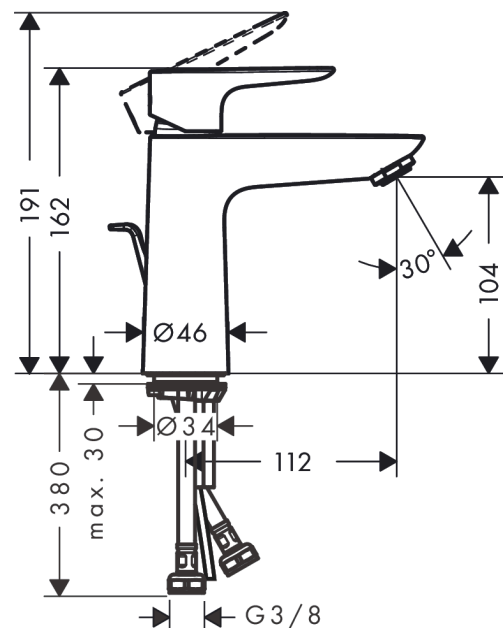

Talis E

Single lever basin mixer 110 with pop-up waste

Finish: **Brushed Black Chrome** Art. no. : **71710340**

Description

product features

- Consists of: single lever basin mixer, waste set
- ComfortZone 110 provides space for greater freedom of movement
- spout 112 mm long
- spout height: 104 mm
- Handle variant: Lever
- free-standing installation
- Spray pattern: normal spray
- Maximum flow rate (at 3 bar): 5 l/min
- ceramic cartridge
- pop-up waste set 1¼"
- Material waste set: metal
- QuickClean technology for easy limescale removal
- operating pressure: min 1 bar / max 10 bar
- winner of the iF product design award 2016

Article Details

Price excl. VAT

£ 243.80

Technology

Design awards

Product image

Scale drawing

Talis E
Single lever basin mixer 110 with pop-up waste
 Finish: **Brushed Black Chrome** Art. no. : **71710340**

Flowchart

Talis E
Single lever basin mixer 110 with pop-up waste
 Finish: **Brushed Black Chrome** Art. no. : **71710340**

Exploded Drawing

Year of production: >07/19

Talis E

Single lever basin mixer 110 with pop-up waste

Finish: **Brushed Black Chrome** Art. no. : **71710340**

Spare part list

Year of production: >07/19

Pos.	Description	Art. no.	Price	PU
1	handle	92687340	-	1
2	screw cover	95704000	-	1
3	flange	92625340	-	1
4	nut	92689000	-	1
5	O-ring 25x1,5	98146000	-	1
6	O-ring 27x1,5	92527000	-	1
7	cartridge, assy	97685000	-	1
8	seal	98865000	-	1
9	adapter for cartridge	92628000	-	1
10	adapter for cartridge	98866000	-	1
11	O-ring 23x2	98398000	-	1
12	aerator M24x1 (5 l/min)	13185340	-	1
13	screw M8 x 68	97736000	-	1
14	seal	97608000	-	1
15	fixing set	96016000	-	1
16	pull rod	96657340	-	1
17	connection hose 450 mm M8x0,75 G3/8	97206000	-	1
18	O-ring 7x1,5	98422000	-	1
a	pop up waste	94139340	-	1