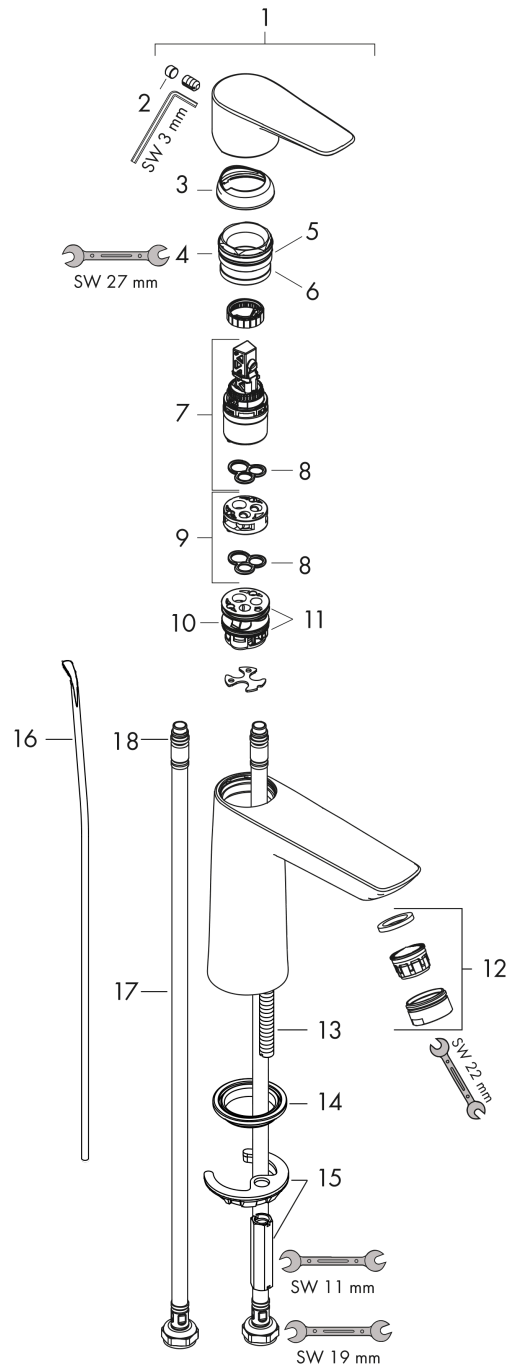

Talis E

Single lever basin mixer 110 with pop-up waste

Finish: **Brushed Black Chrome** Art. no. : **71710340**

Description

product features

- Consists of: single lever basin mixer, waste set
- ComfortZone 110 provides space for greater freedom of movement
- spout 112 mm long
- spout height: 104 mm
- Handle variant: Lever
- free-standing installation
- Spray pattern: normal spray
- Maximum flow rate (at 3 bar): 5 l/min
- ceramic cartridge
- pop-up waste set 1¼"
- Material waste set: metal
- QuickClean technology for easy limescale removal
- operating pressure: min 1 bar / max 10 bar
- winner of the iF product design award 2016

Article Details

Price excl. VAT

£ 243.80

Technology

Design awards

Product image

Scale drawing

Talis E
Single lever basin mixer 110 with pop-up waste
 Finish: **Brushed Black Chrome** Art. no. : **71710340**

Flowchart

Talis E
Single lever basin mixer 110 with pop-up waste
 Finish: **Brushed Black Chrome** Art. no. : **71710340**

Exploded Drawing

Year of production: >07/19

Talis E

Single lever basin mixer 110 with pop-up waste

Finish: **Brushed Black Chrome** Art. no. : **71710340**

Spare part list

Year of production: >07/19

Pos.	Description	Art. no.	Price	PU
1	handle	92687340	-	1
2	screw cover	95704000	-	1
3	flange	92625340	-	1
4	nut	92689000	-	1
5	O-ring 25x1,5	98146000	-	1
6	O-ring 27x1,5	92527000	-	1
7	cartridge, assy	97685000	-	1
8	seal	98865000	-	1
9	adapter for cartridge	92628000	-	1
10	adapter for cartridge	98866000	-	1
11	O-ring 23x2	98398000	-	1
12	aerator M24x1 (5 l/min)	13185340	-	1
13	screw M8 x 68	97736000	-	1
14	seal	97608000	-	1
15	fixing set	96016000	-	1
16	pull rod	96657340	-	1
17	connection hose 450 mm M8x0,75 G3/8	97206000	-	1
18	O-ring 7x1,5	98422000	-	1
a	pop up waste	94139340	-	1