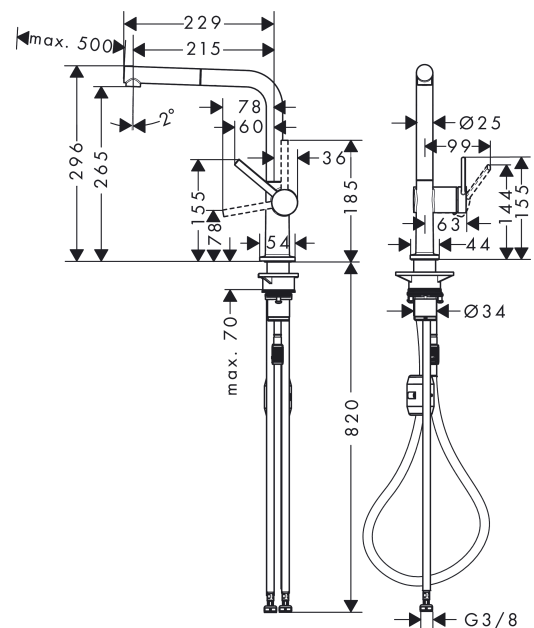

Talis M54

Single lever kitchen mixer 270 with pull-out spout, single spray mode

Finish: **Brushed Black Chrome** Art. no. : **72808340**

Description

product features

- ComfortZone 270 provides space for greater freedom of movement
- L-spout
- Swivel spout adjustable in 4 steps 60°, 110°, 150° or 360°
- laminar spray
- quick connect hose
- Maximum flow rate (at 3 bar): 8 l/min
- Operating pressure: min. 1 bar/max. 10 bar
- ceramic cartridge
- 3/8" hose connections
- integrated non-return valve
- extension length up to 50 cm

Article Details

Price excl. VAT

£ 362.50

Technology

Design awards

reddot winner 2020

Product image

Scale drawing

Flowchart