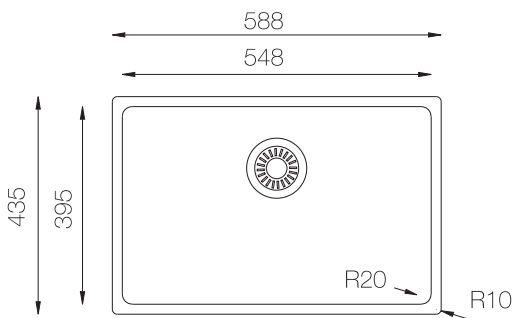

► Micro Series / R20

► **ME 550**

UKINOX

| | | | |
|--------------------------|---|--|--|
| Serie | Micro | | |
| Model | ME 550 | | |
| Finish | Stainless Steel AISI 304 BA or BA Linen 18/8 Cr-Ni. | | |
| Installation Type |  Flush mount |  Inset Slim-Top |  Undermount |
| Overall Size | 588 mm x 435 mm | 540 mm x 440 mm | 540 mm x 440 mm |
| Bowl Size | 548 mm x 395 mm | 548 mm x 395 mm | 548 mm x 395 mm |
| Thickness | 0.80 mm | 1 mm | 1.2 mm |
| Sink Depth | 190 mm | 215 mm | 228 mm |
| Finishing | Polished | Polished | Polished |
| Min. Cabinet Size | 650 mm | | |