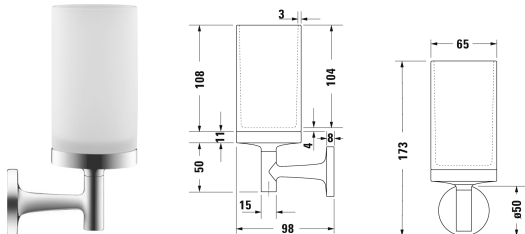

Starck T Glass holder # 009931..00 / 009931..00 / 009931..00 /
009931..00 / 009931..00

|< 65 mm >|

Glass holder	Dimension	Weight	Order number
wall mounted, frosted glass, 173 mm			
Colors			
04 Brushed Bronze 10 Chrome 34 Polished Gold 46 Black Matt 70 Brushed Stainless Steel			
Variant			
	65 x 98 mm	0.600 kilogram	009931..00
	65 x 98 mm	0.600 kilogram	009931..00
	65 x 98 mm	0.600 kilogram	009931..00
	65 x 98 mm	0.600 kilogram	009931..00
	65 x 98 mm	0.600 kilogram	009931..00

All drawings contain the necessary measurements which are subject to standard tolerances. They are stated in mm and are non-binding. Exact measurements, in particular for customised installation scenarios, can only be taken from the finished piece.