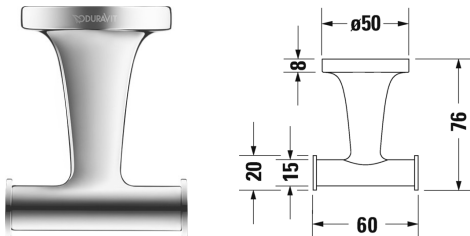

Starck T Towel hook double # 009930..00 / 009930..00 /
009930..00 / 009930..00 / 009930..00

|< 60 mm >|

Towel hook double	Dimension	Weight	Order number
50 mm			
Colors			
04 Brushed Bronze 10 Chrome 34 Polished Gold 46 Black Matt 70 Brushed Stainless Steel			
Variant			
	60 x 76 mm	0.210 kilogram	009930..00
	60 x 76 mm	0.210 kilogram	009930..00
	60 x 76 mm	0.210 kilogram	009930..00
	60 x 76 mm	0.210 kilogram	009930..00
	60 x 76 mm	0.210 kilogram	009930..00

All drawings contain the necessary measurements which are subject to standard tolerances. They are stated in mm and are non-binding. Exact measurements, in particular for customised installation scenarios, can only be taken from the finished piece.