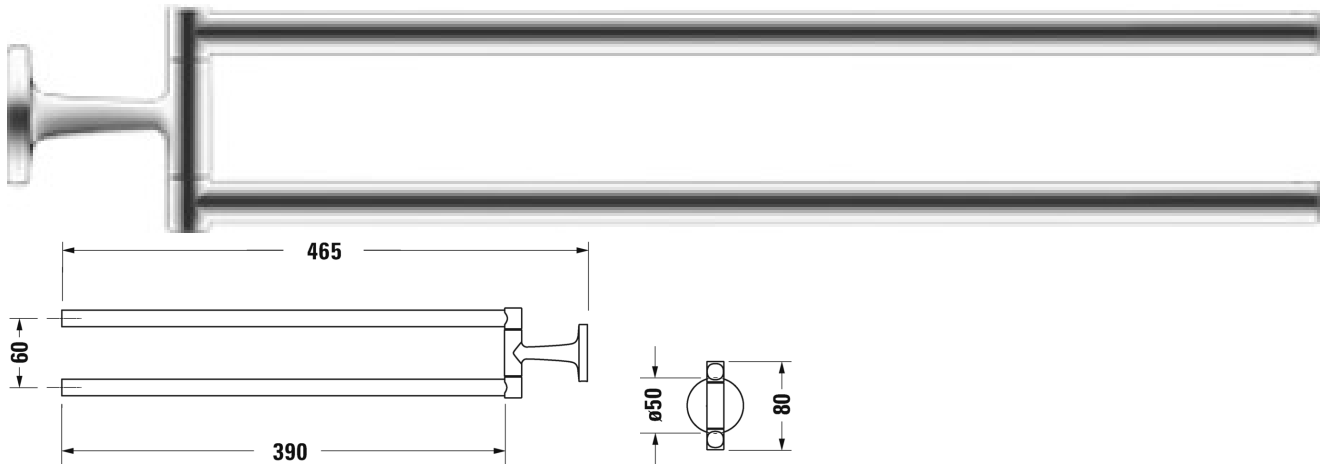

Starck T Towel rail # 009941..00 / 009941..00 / 009941..00 /
009941..00 / 009941..00

|< 50 mm >|

Towel rail	Dimension	Weight	Order number
two swivelling arms, 79 mm			
Colors			
04 Brushed Bronze 10 Chrome 34 Polished Gold 46 Black Matt 70 Brushed Stainless Steel			
Variant			
	50 x 465 mm	0.410 kilogram	009941..00
	50 x 465 mm	0.410 kilogram	009941..00
	50 x 465 mm	0.410 kilogram	009941..00
	50 x 465 mm	0.410 kilogram	009941..00
	50 x 465 mm	0.410 kilogram	009941..00

All drawings contain the necessary measurements which are subject to standard tolerances. They are stated in mm and are non-binding. Exact measurements, in particular for customised installation scenarios, can only be taken from the finished piece.