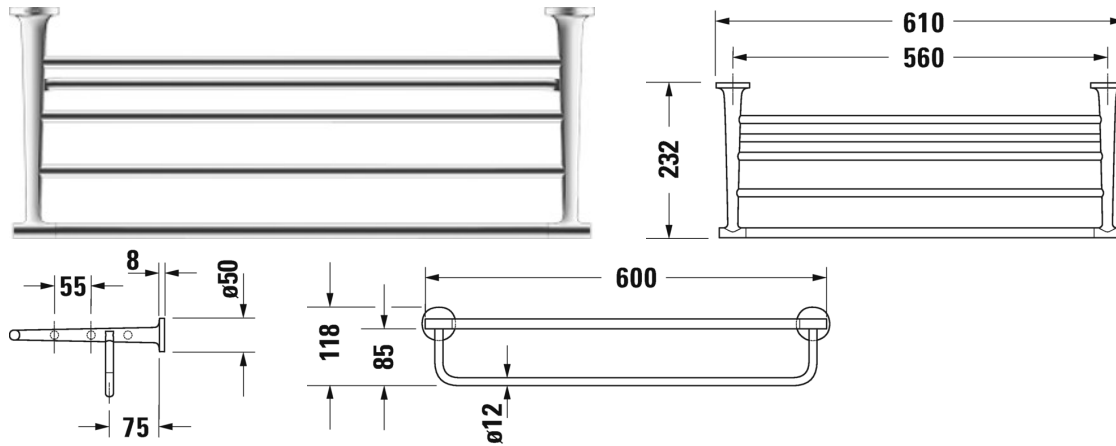

Starck T Towel shelf # 009944..00 / 009944..00 / 009944..00 /
009944..00 / 009944..00

|< 610 mm >|

Towel shelf	Dimension	Weight	Order number
118 mm			
Colors			
04 Brushed Bronze 10 Chrome 34 Polished Gold 46 Black Matt 70 Brushed Stainless Steel			
Variant			
	610 x 232 mm	1.340 kilogram	009944..00
	610 x 232 mm	1.340 kilogram	009944..00
	610 x 232 mm	1.340 kilogram	009944..00
	610 x 232 mm	1.340 kilogram	009944..00
	610 x 232 mm	1.340 kilogram	009944..00

All drawings contain the necessary measurements which are subject to standard tolerances. They are stated in mm and are non-binding. Exact measurements, in particular for customised installation scenarios, can only be taken from the finished piece.